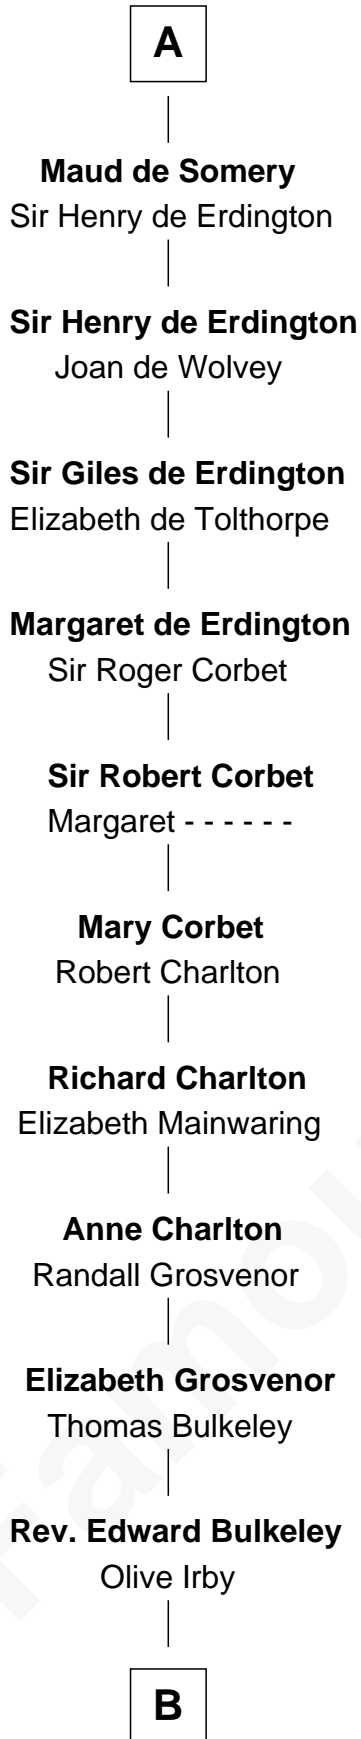

FamousKin.com

Relationship Chart of

Rev. John Whittingham

(c1616 - 1639) Great Migration Immigrant 1637

7th cousin 11 times removed of

Hugh le Bigod

Magna Carta Surety

B

Elizabeth Bulkeley
Richard Whittingham

Rev. John Whittingham
Great Migration Immigrant 1637

FamousKin.com