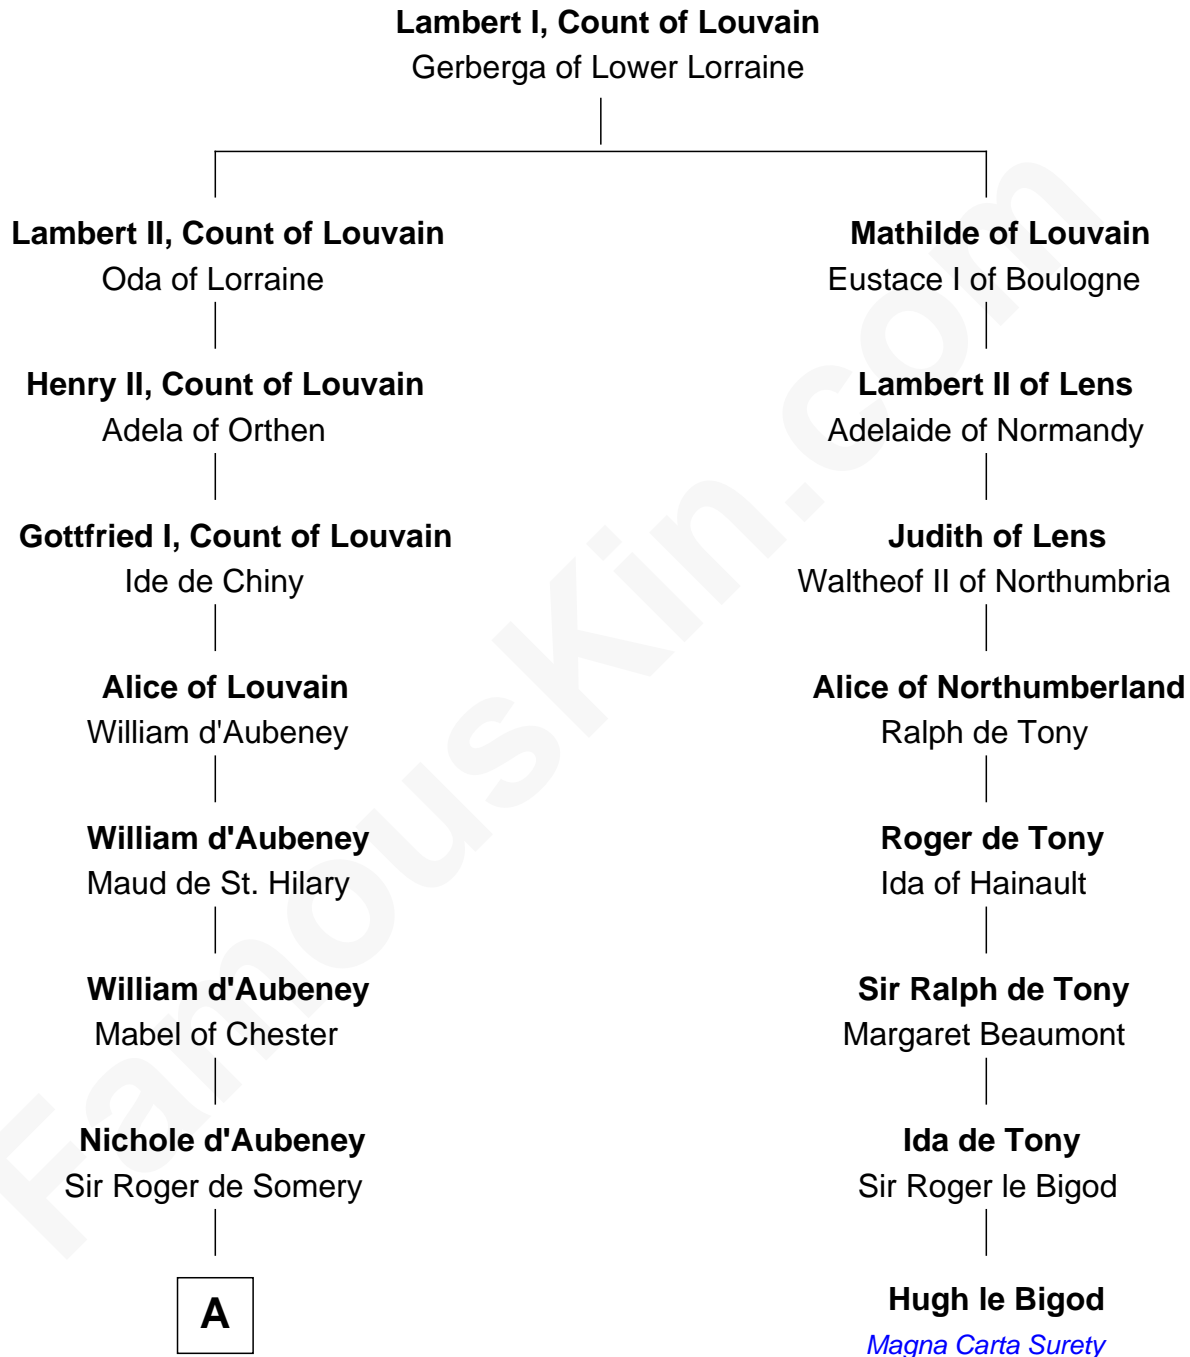

FamousKin.com

Relationship Chart of

Rev. John Whittingham

(c1616 - 1639) Great Migration Immigrant 1637

7th cousin 11 times removed of

Hugh le Bigod

Magna Carta Surety

B

Elizabeth Bulkeley
Richard Whittingham

Rev. John Whittingham
Great Migration Immigrant 1637

FamousKin.com