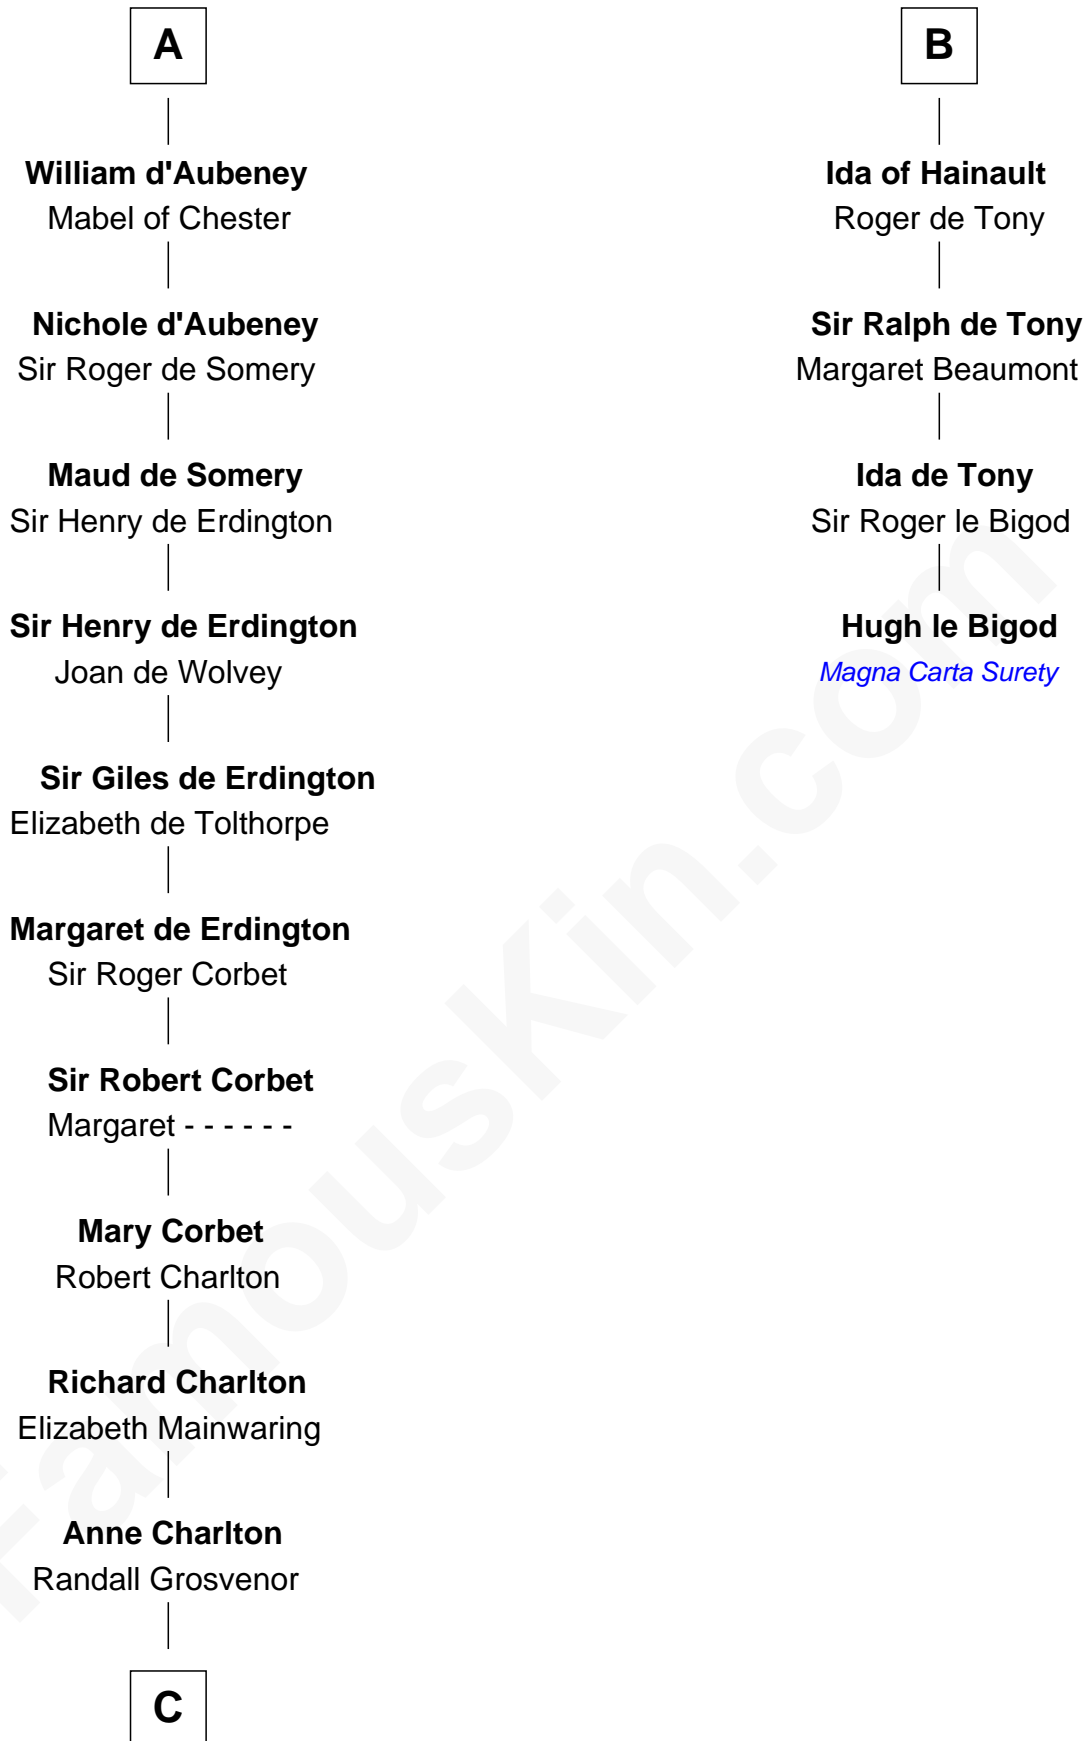

# FamousKin.com Relationship Chart of Rev. John Whittingham

(c1616 - 1639) Great Migration Immigrant 1637

10th cousin 10 times removed of

**Hugh le Bigod**

*Magna Carta Surety*

**Herman Billung**

**C**

—  
**Elizabeth Grosvenor**

Thomas Bulkeley

—  
**Rev. Edward Bulkeley**

Olive Irby

—  
**Elizabeth Bulkeley**

Richard Whittingham

—  
**Rev. John Whittingham**

*Great Migration Immigrant 1637*

FamousKin.com