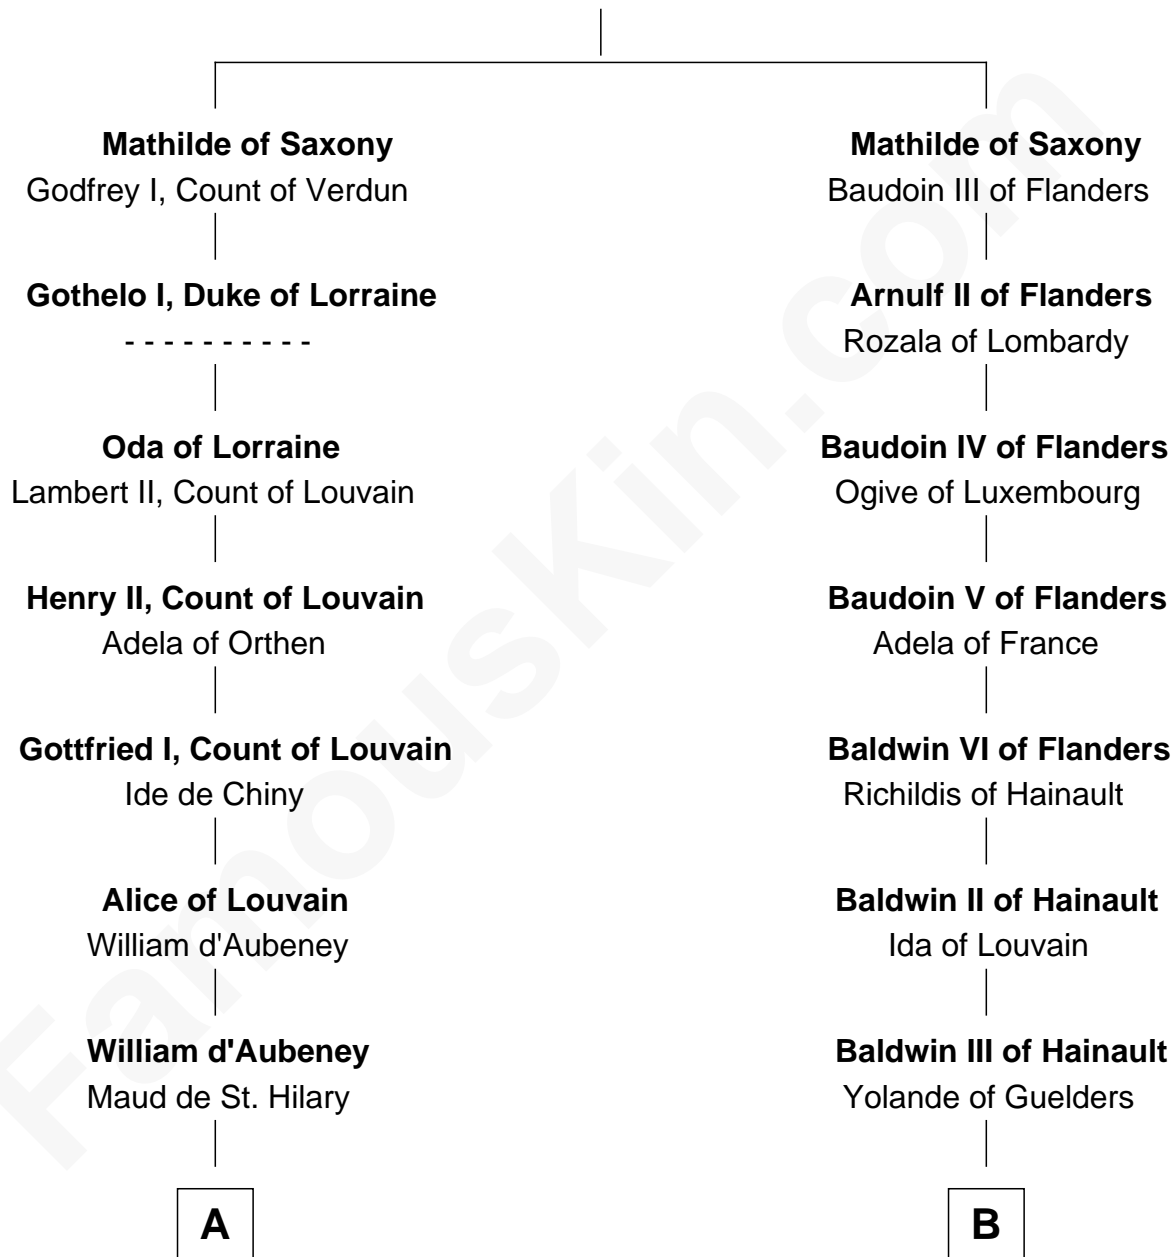

# FamousKin.com Relationship Chart of Rev. John Whittingham

(c1616 - 1639) Great Migration Immigrant 1637

10th cousin 10 times removed of

**Hugh le Bigod**

*Magna Carta Surety*

**Herman Billung**

**C**

—  
**Elizabeth Grosvenor**

Thomas Bulkeley

—  
**Rev. Edward Bulkeley**

Olive Irby

—  
**Elizabeth Bulkeley**

Richard Whittingham

—  
**Rev. John Whittingham**

*Great Migration Immigrant 1637*

FamousKin.com