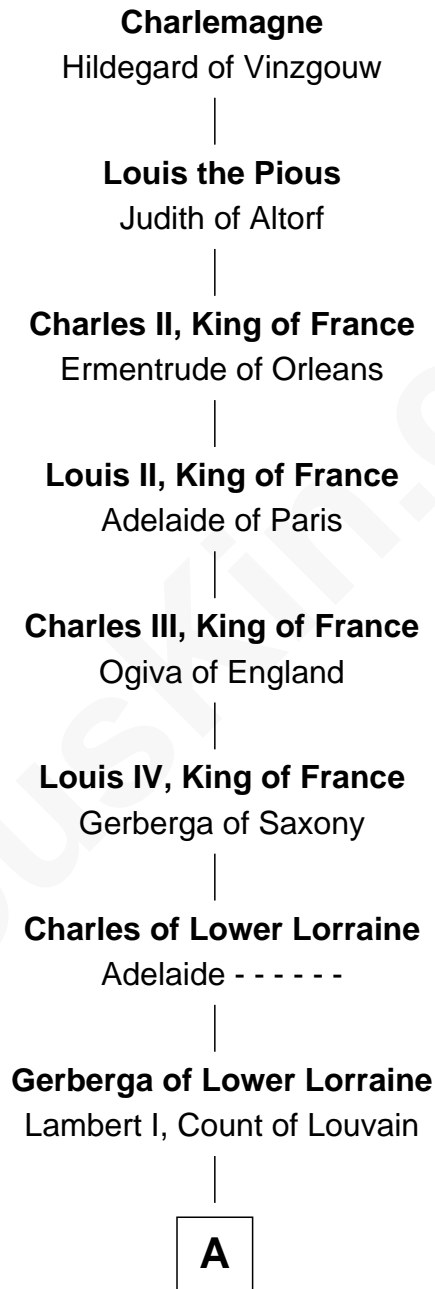

# FamousKin.com Relationship Chart of

**Rev. John Whittingham**

(c1616 - 1639) *Great Migration Immigrant 1637*

24th Great-grandson of

**Charlemagne**

*King of the Franks*

**A**

**Lambert II, Count of Louvain**

Oda of Lorraine

**Henry II, Count of Louvain**

Adela of Orthen

**Gottfried I, Count of Louvain**

Ide de Chiny

**Alice of Louvain**

William d'Aubenev

**William d'Aubenev**

Maud de St. Hilary

**William d'Aubenev**

Mabel of Chester

**Nichole d'Aubenev**

Sir Roger de Somery

**Maud de Somery**

Sir Henry de Erdington

**Sir Henry de Erdington**