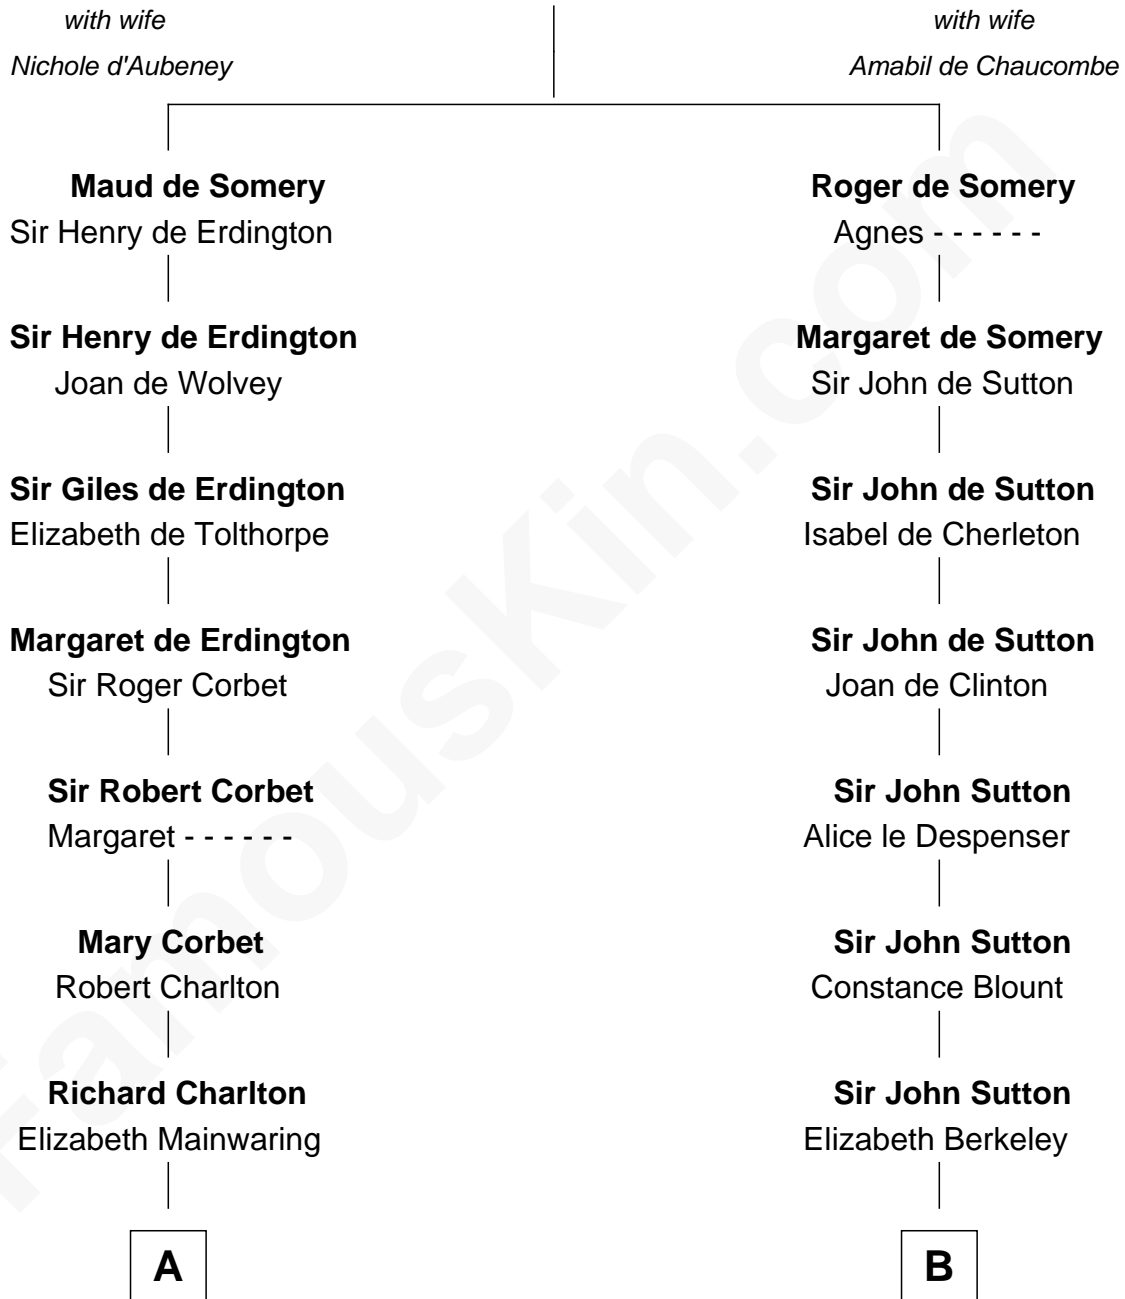

## Relationship Chart of

### Rev. John Whittingham

(c1616 - 1639) Great Migration Immigrant 1637

11th cousin 9 times removed of

**John Brown**

American Abolitionist

### Sir Roger de Somery

**C**

**Oliver Humphrey**  
Sarah Garrett

**Ruth Humphrey**  
Gideon Mills

**Ruth Mills**  
Owen Brown

**John Brown**  
*American Abolitionist*

FamousKin.com