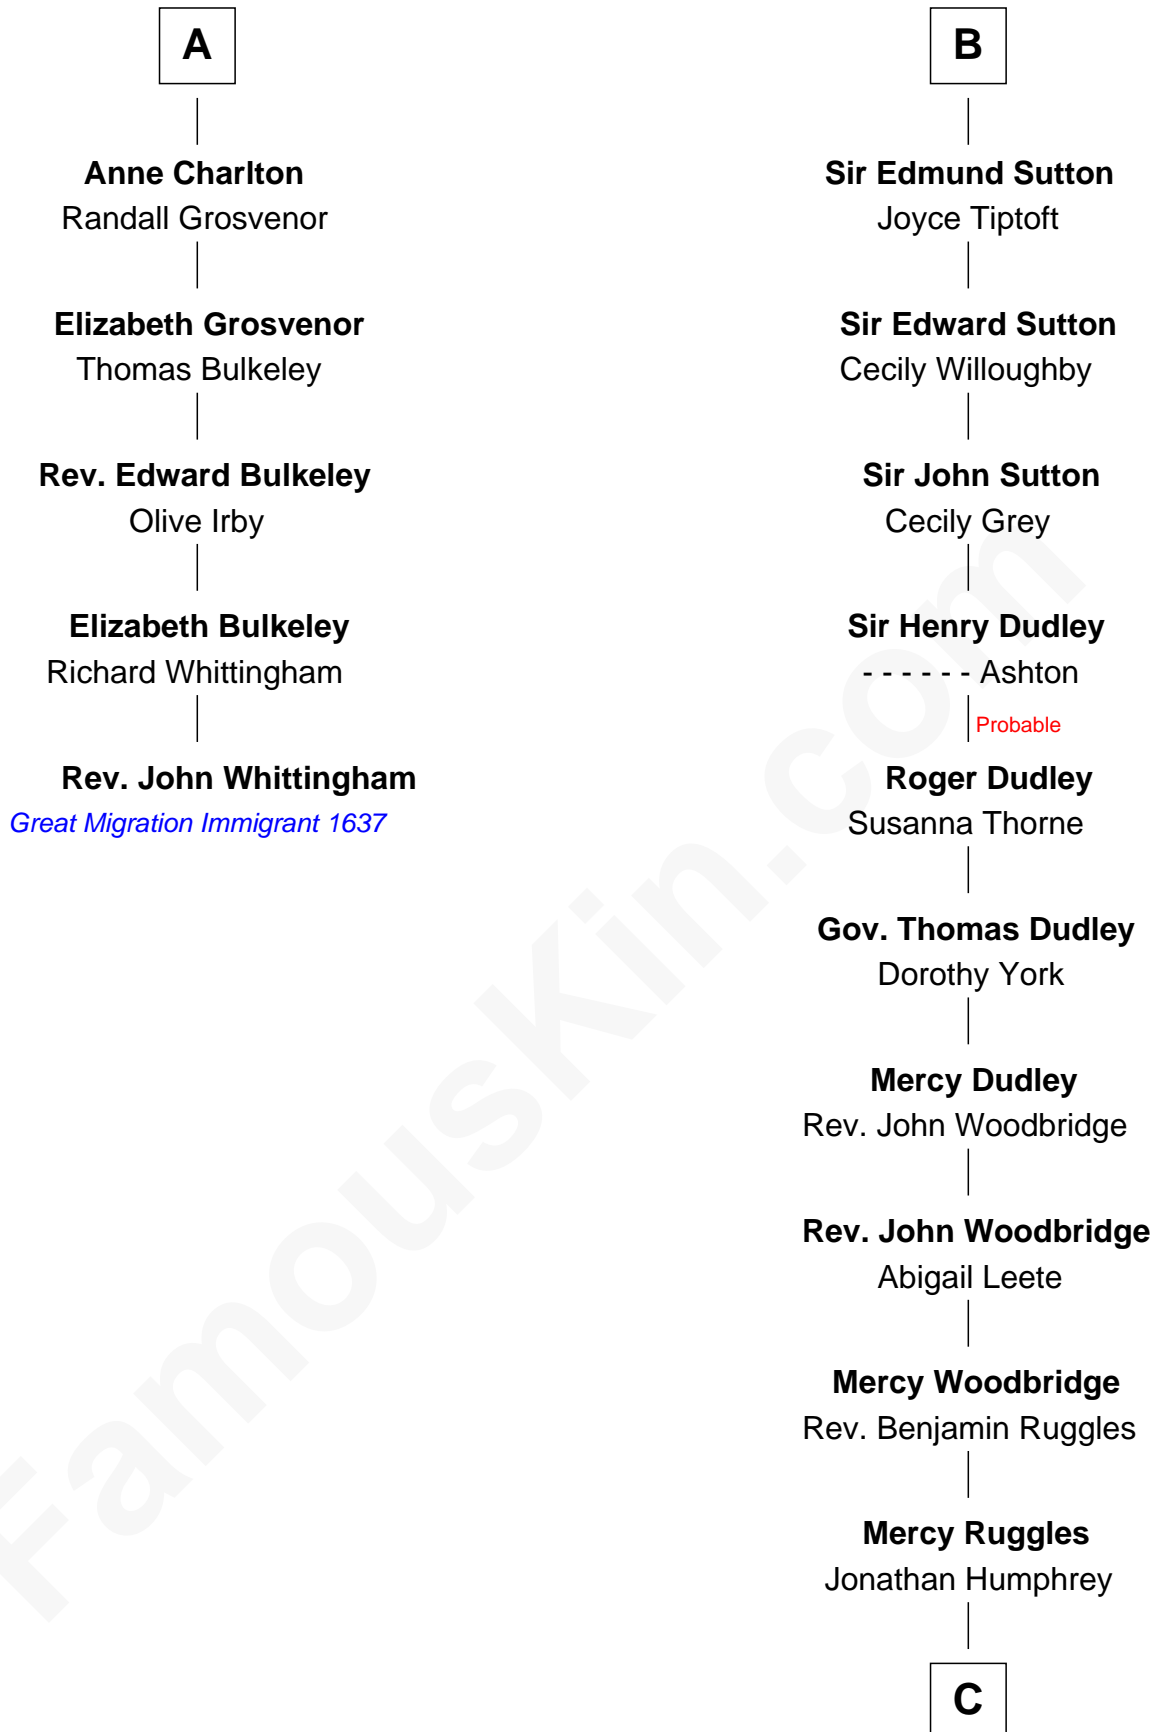

## Relationship Chart of

### Rev. John Whittingham

(c1616 - 1639) Great Migration Immigrant 1637

11th cousin 9 times removed of

**John Brown**

American Abolitionist

### Sir Roger de Somery

**C**

**Oliver Humphrey**  
Sarah Garrett

**Ruth Humphrey**  
Gideon Mills

**Ruth Mills**  
Owen Brown

**John Brown**  
*American Abolitionist*

FamousKin.com