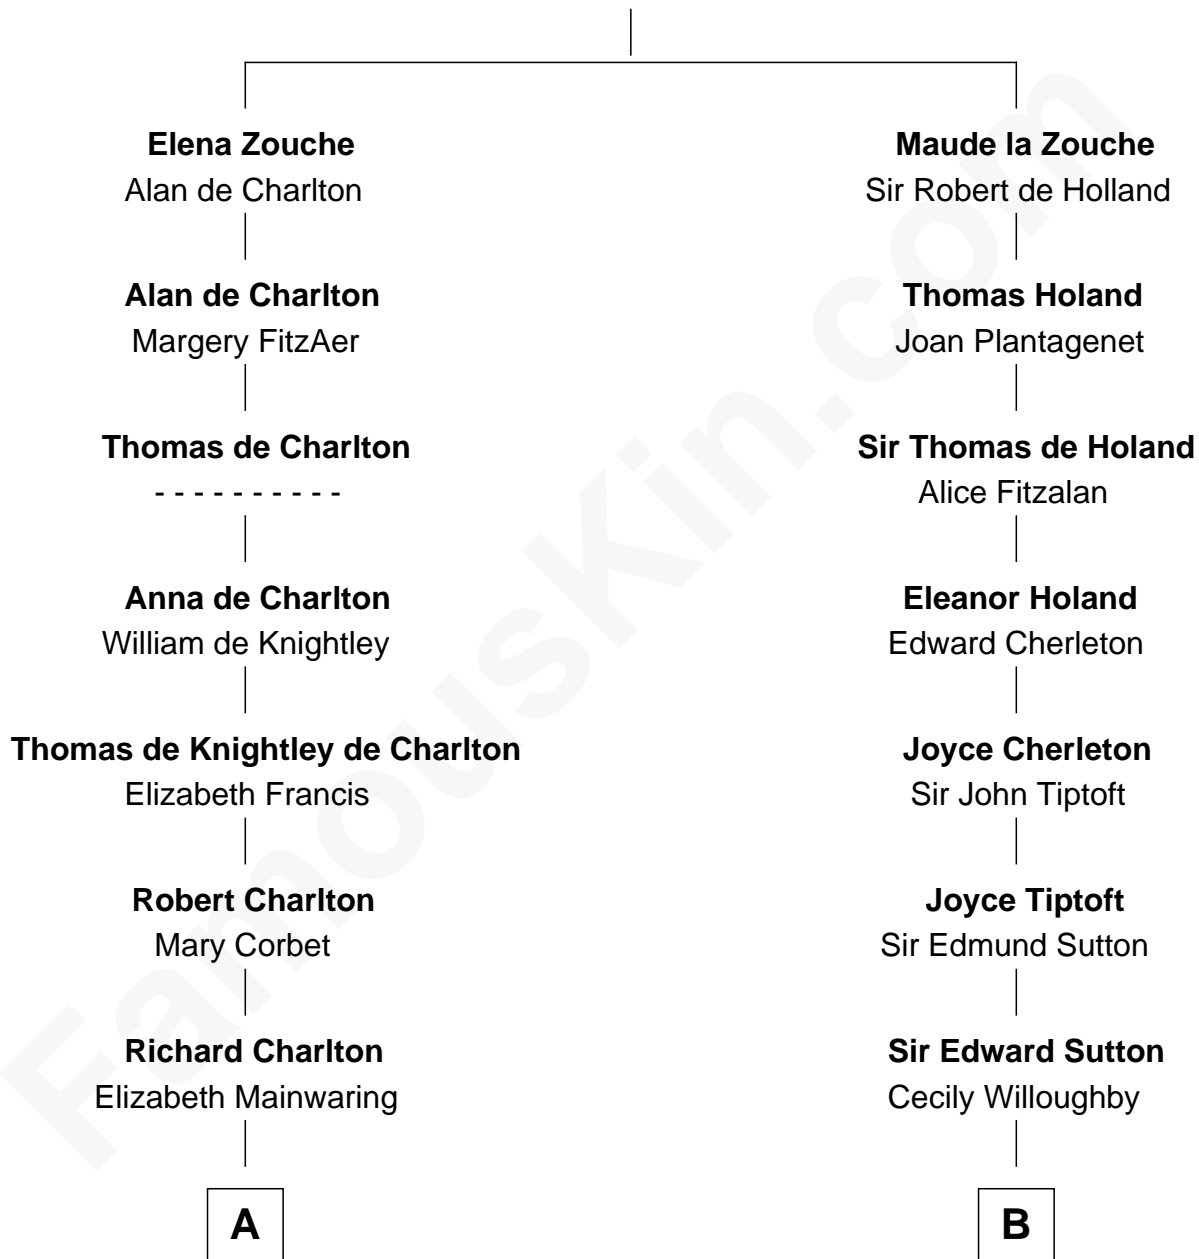

FamousKin.com

Relationship Chart of

Rev. John Whittingham

(c1616 - 1639) Great Migration Immigrant 1637

11th cousin 7 times removed of

John Brown

American Abolitionist

Sir Alan la Zouche
Eleanor de Segrave

C

Ruth Mills
Owen Brown

John Brown
American Abolitionist

FamousKin.com