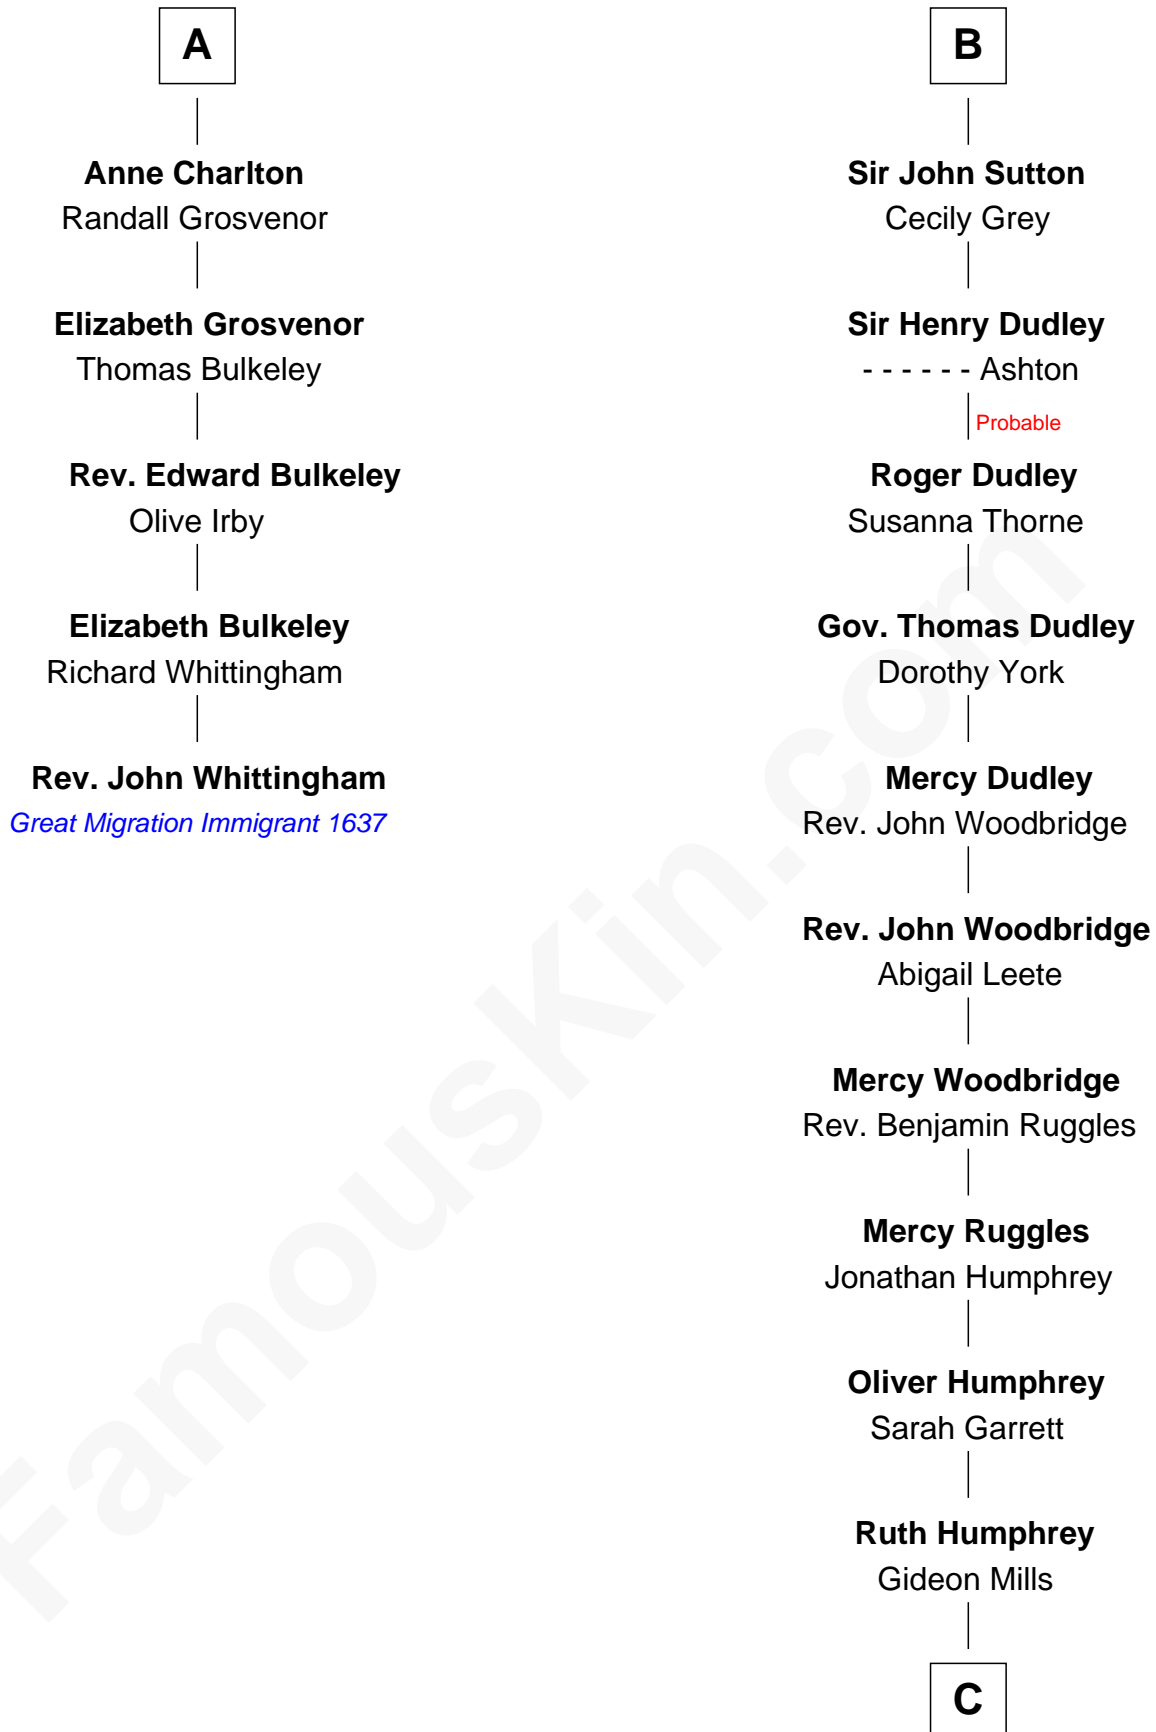

FamousKin.com

Relationship Chart of

Rev. John Whittingham

(c1616 - 1639) Great Migration Immigrant 1637

11th cousin 7 times removed of

John Brown

American Abolitionist

Sir Alan la Zouche
Eleanor de Segrave

C

Ruth Mills
Owen Brown

John Brown
American Abolitionist

FamousKin.com