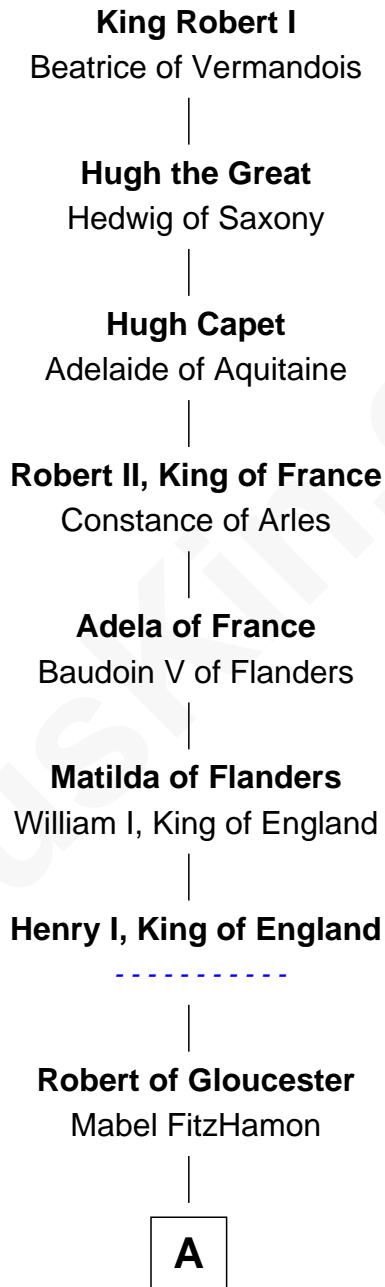

FamousKin.com Relationship Chart of

Rev. John Whittingham

(c1616 - 1639) *Great Migration Immigrant 1637*

21st Great-grandson of

King Robert I

King of France

A

Maud of Gloucester
Sir Ranulf de Gernons