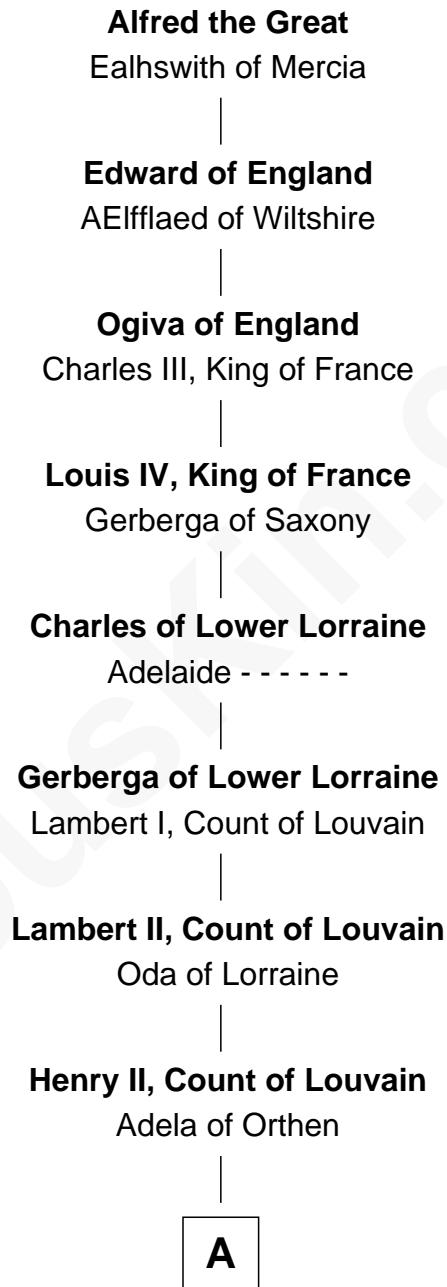

FamousKin.com

Relationship Chart of

Rev. John Whittingham

(c1616 - 1639) Great Migration Immigrant 1637

22nd Great-grandson of

Alfred the Great
King of the Anglo-Saxons

A

Gottfried I, Count of Louvain

Ide de Chiny

Alice of Louvain

William d'Aubenev

William d'Aubenev

Maud de St. Hilary

William d'Aubenev

Mabel of Chester

Nichole d'Aubenev