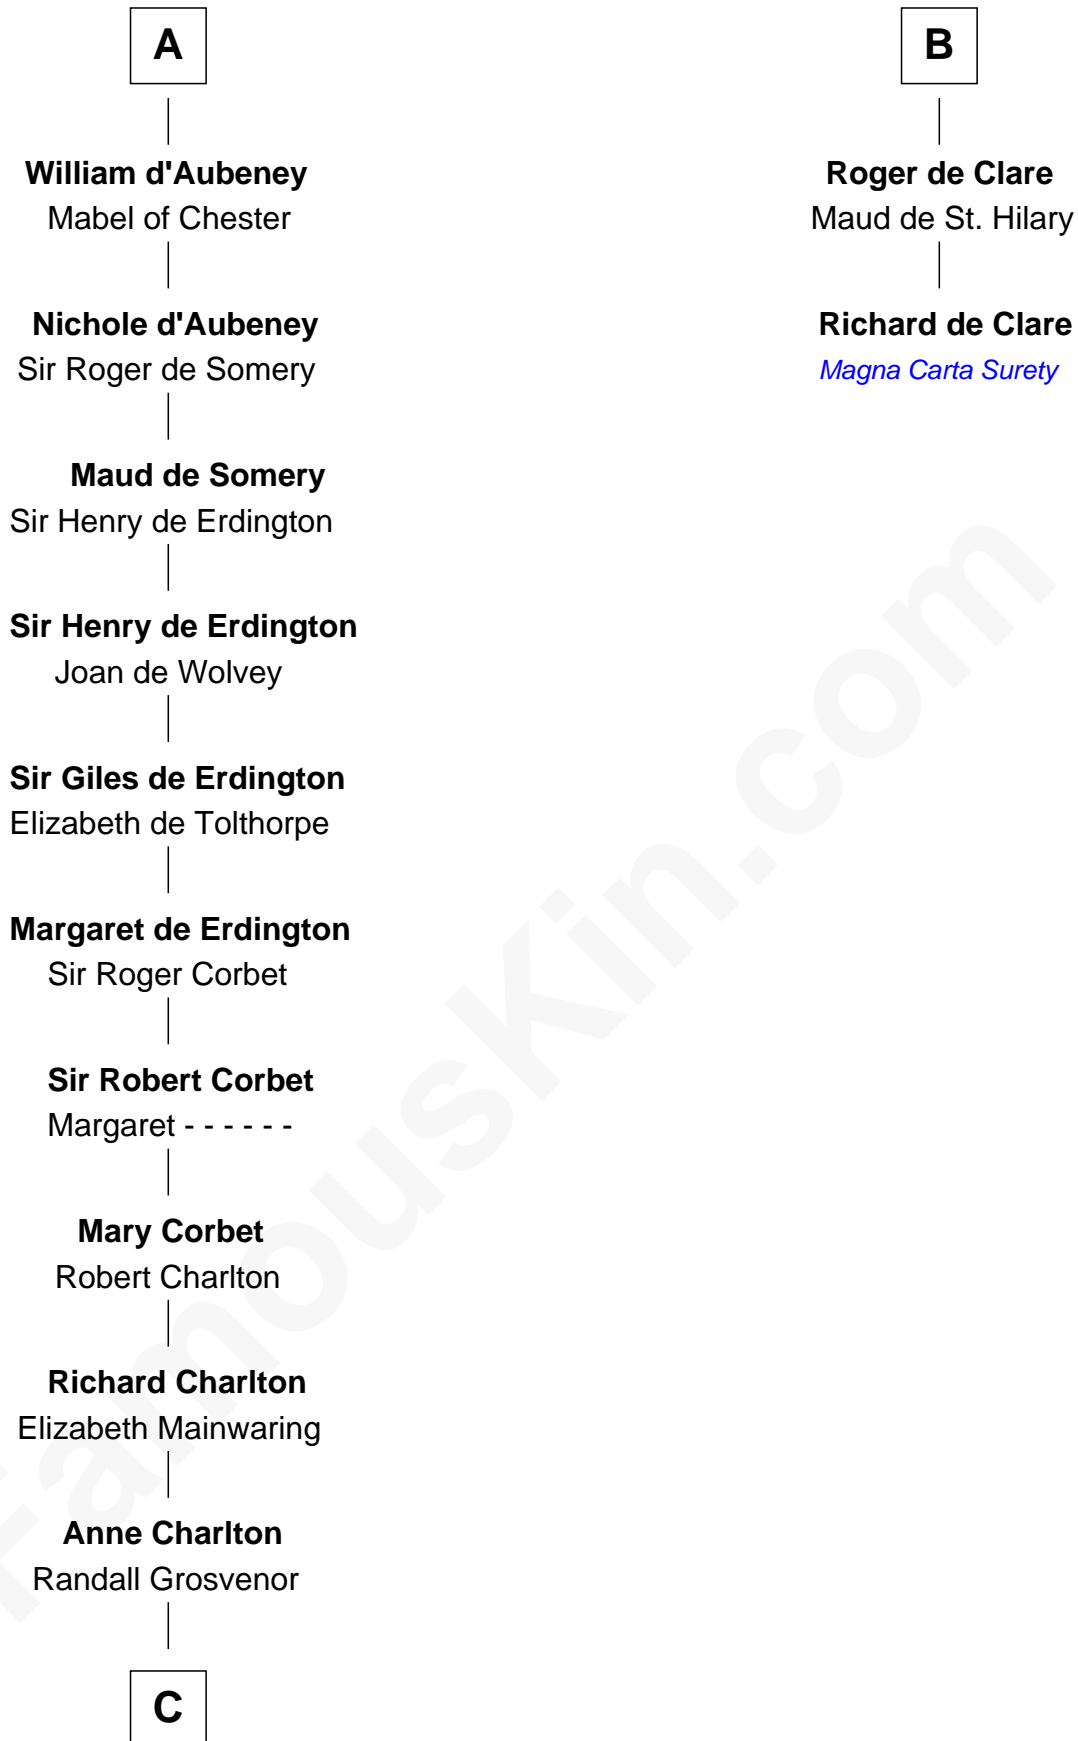

## Relationship Chart of

### Rev. John Whittingham

(c1616 - 1639) Great Migration Immigrant 1637

8th cousin 12 times removed of

**Richard de Clare**  
Magna Carta Surety

**C**

—  
**Elizabeth Grosvenor**

Thomas Bulkeley

—  
**Rev. Edward Bulkeley**