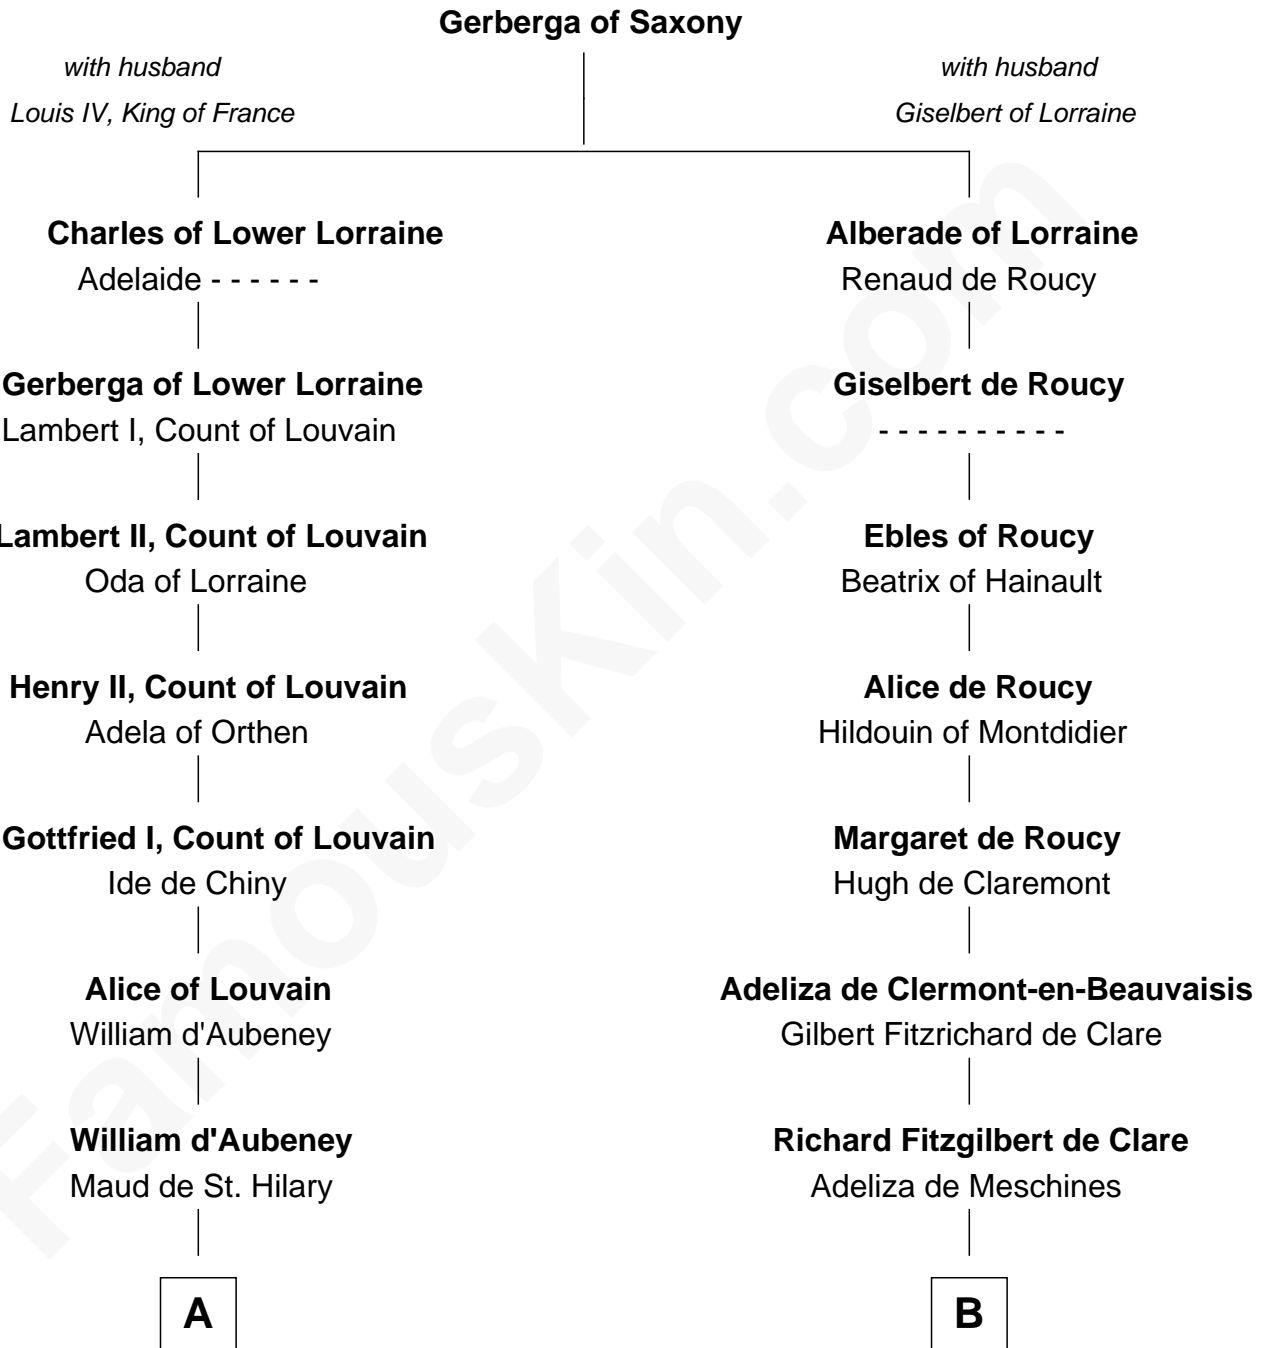

# FamousKin.com

## Relationship Chart of

### Rev. John Whittingham

(c1616 - 1639) Great Migration Immigrant 1637

8th cousin 12 times removed of

**Richard de Clare**  
Magna Carta Surety

**C**

—  
**Elizabeth Grosvenor**

Thomas Bulkeley

—  
**Rev. Edward Bulkeley**