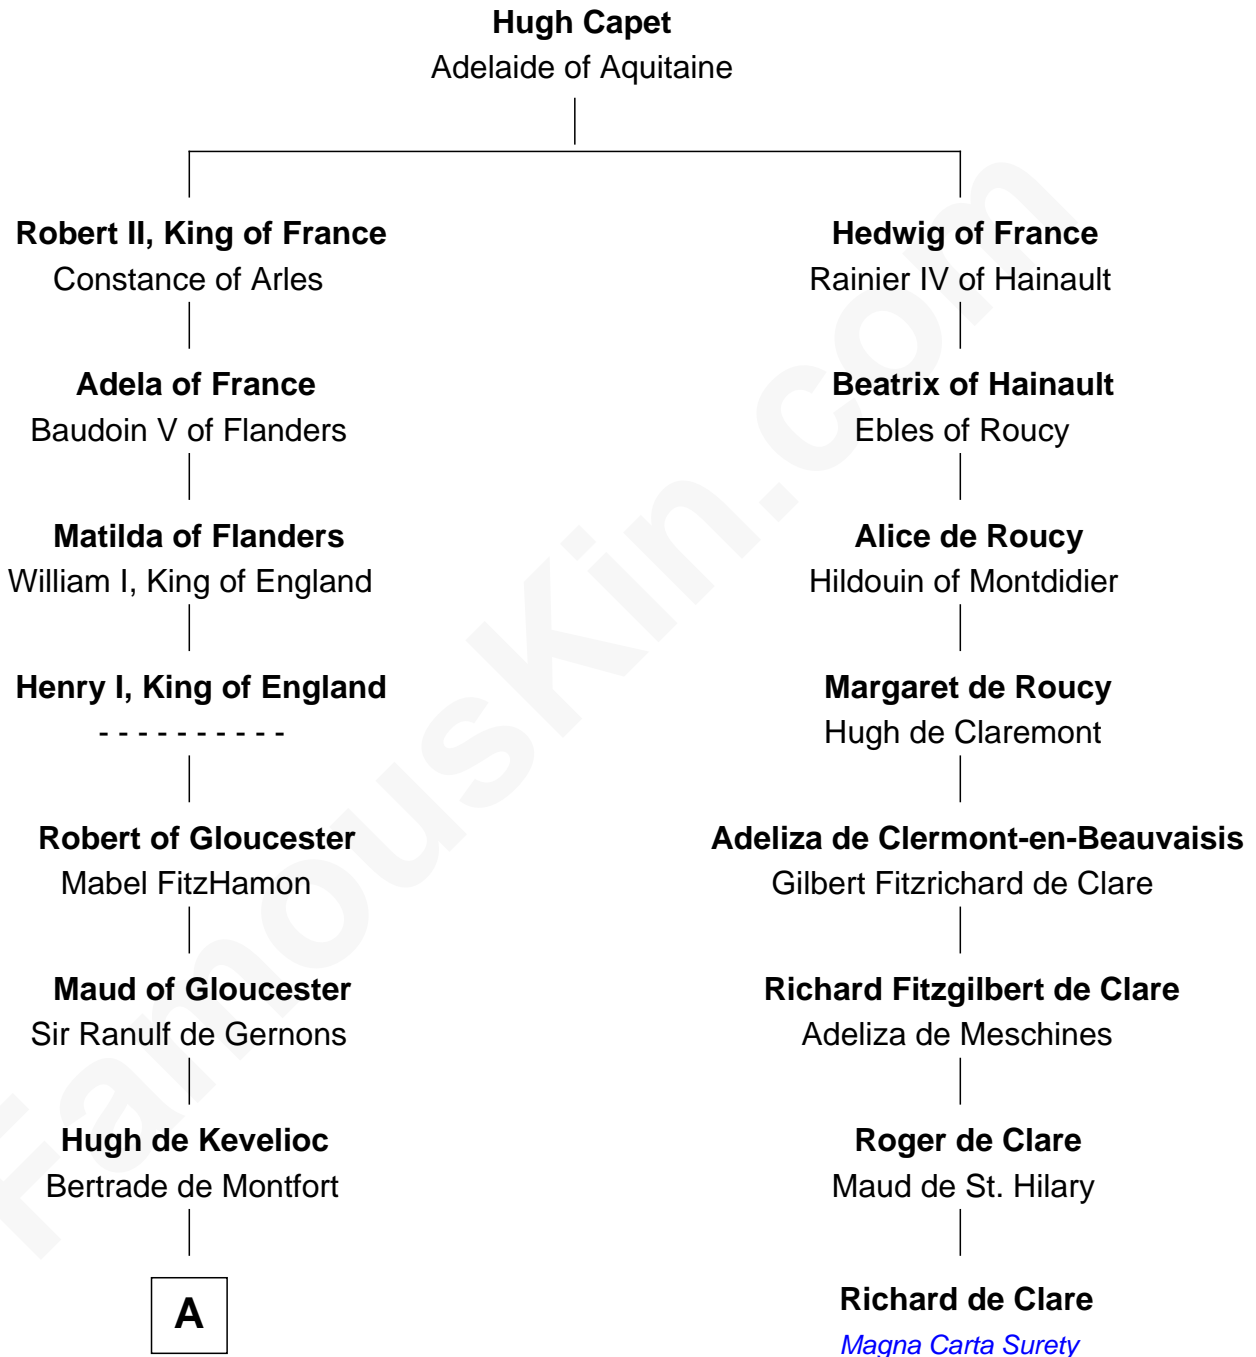

FamousKin.com

Relationship Chart of

Rev. John Whittingham

(c1616 - 1639) Great Migration Immigrant 1637

7th cousin 13 times removed of

Richard de Clare
Magna Carta Surety

A

Mabel of Chester
William d'Aubeney

Nichole d'Aubeney
Sir Roger de Somery

Maud de Somery
Sir Henry de Erdington

Sir Henry de Erdington
Joan de Wolvey

Sir Giles de Erdington
Elizabeth de Tolthorpe

Margaret de Erdington
Sir Roger Corbet

Sir Robert Corbet
Margaret - - - - -