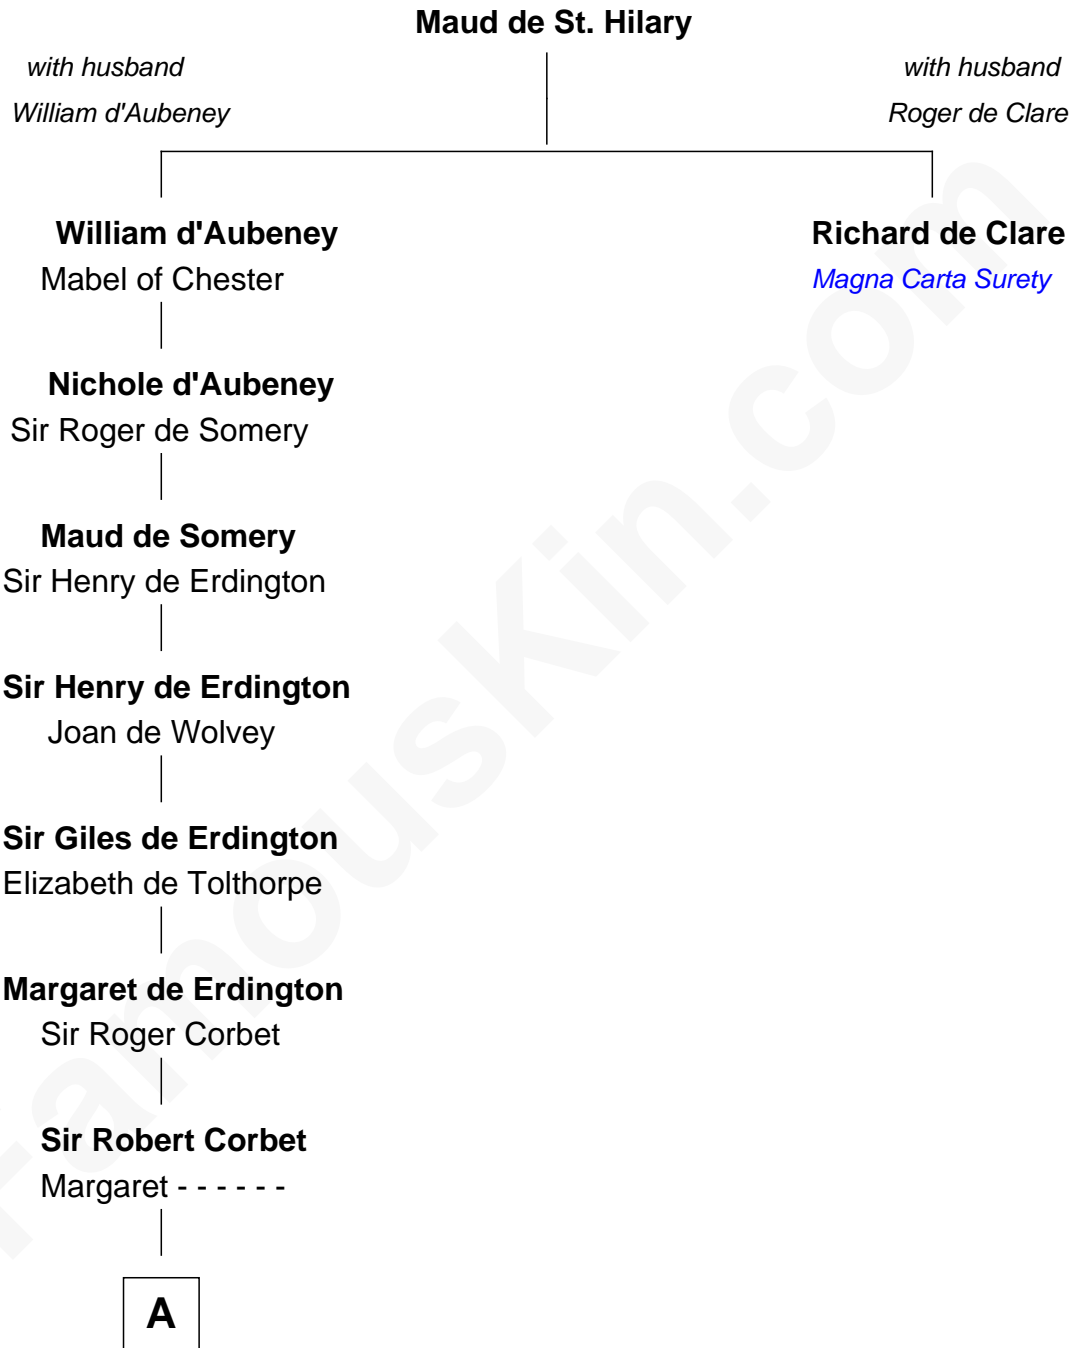

FamousKin.com Relationship Chart of

Rev. John Whittingham

(c1616 - 1639) Great Migration Immigrant 1637

11th great-grandnephew of

Richard de Clare

Magna Carta Surety

A

—
Mary Corbet