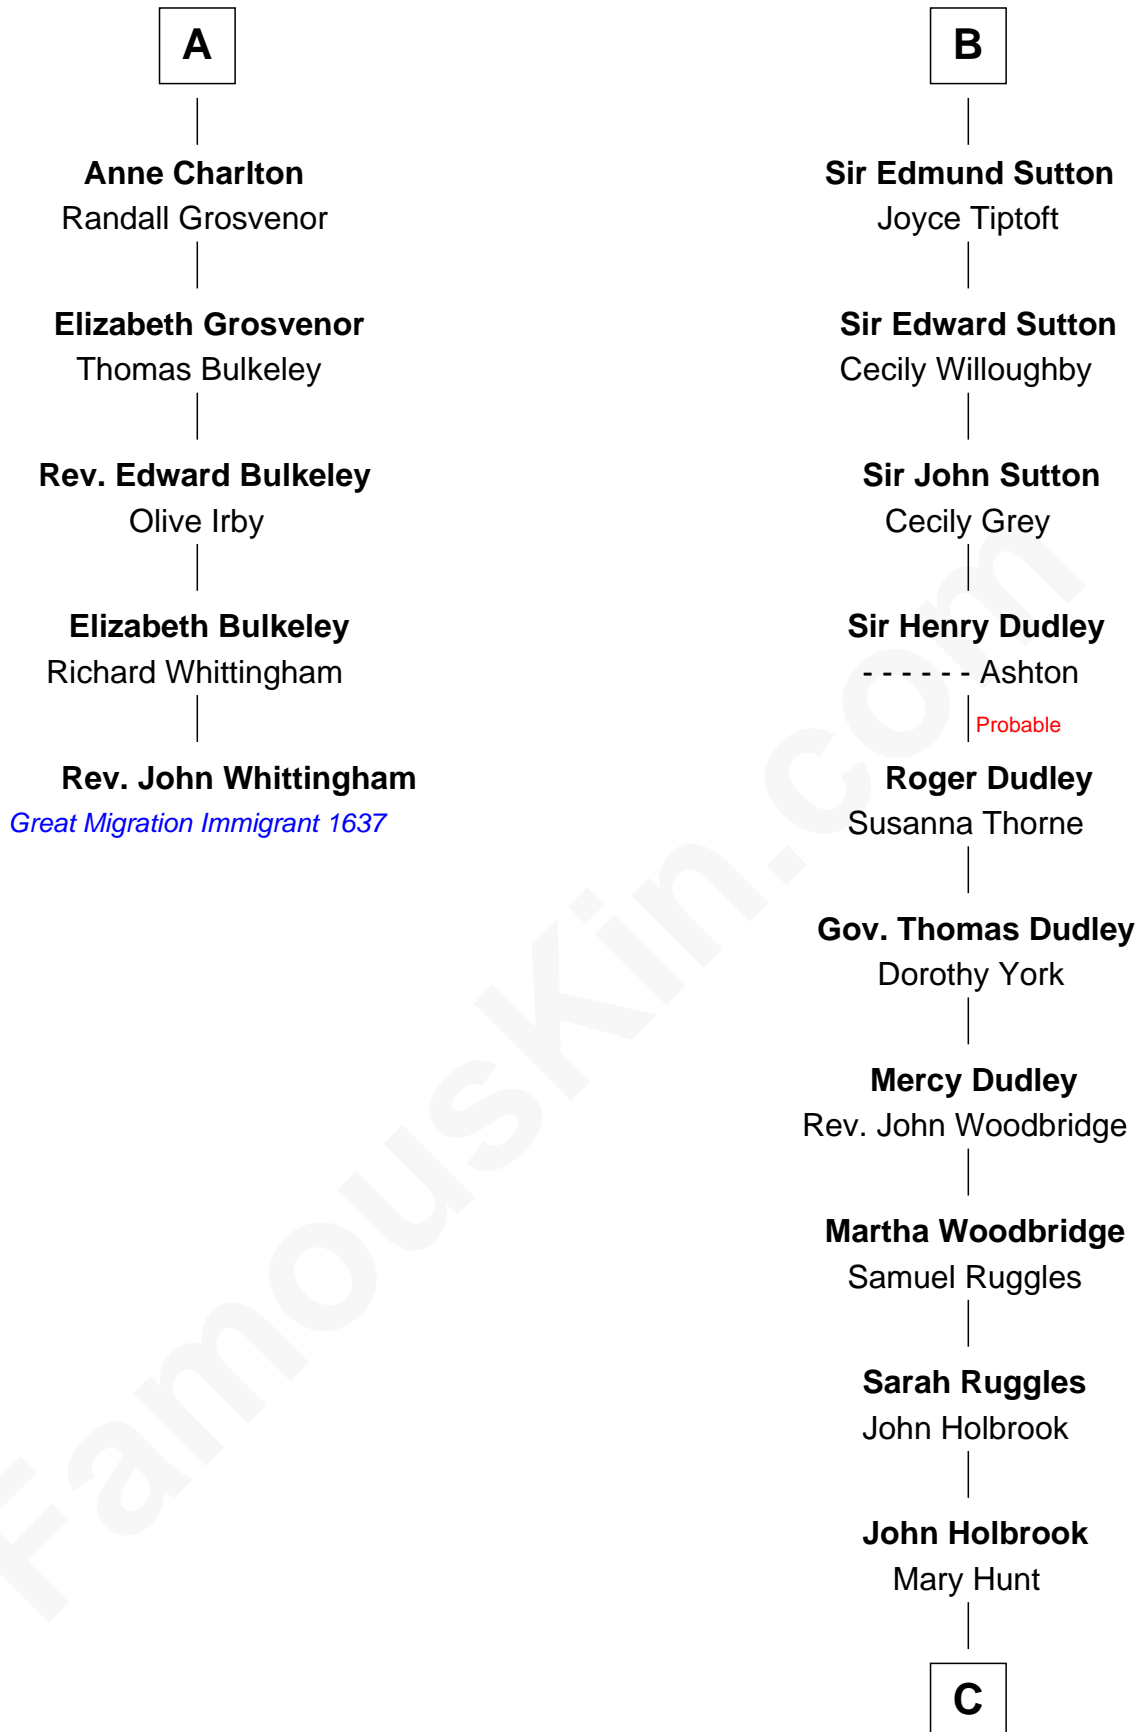

FamousKin.com

Relationship Chart of

Rev. John Whittingham

(c1616 - 1639) Great Migration Immigrant 1637

11th cousin 9 times removed of

William Marsh Rice
 Founder of Rice University

Sir Roger de Somery

C

—
Hannah Holbrook

Urban Bates

—
Sarah Bates

David Rice

—
David Rice

Patty Hall

—
William Marsh Rice

Founder of Rice University