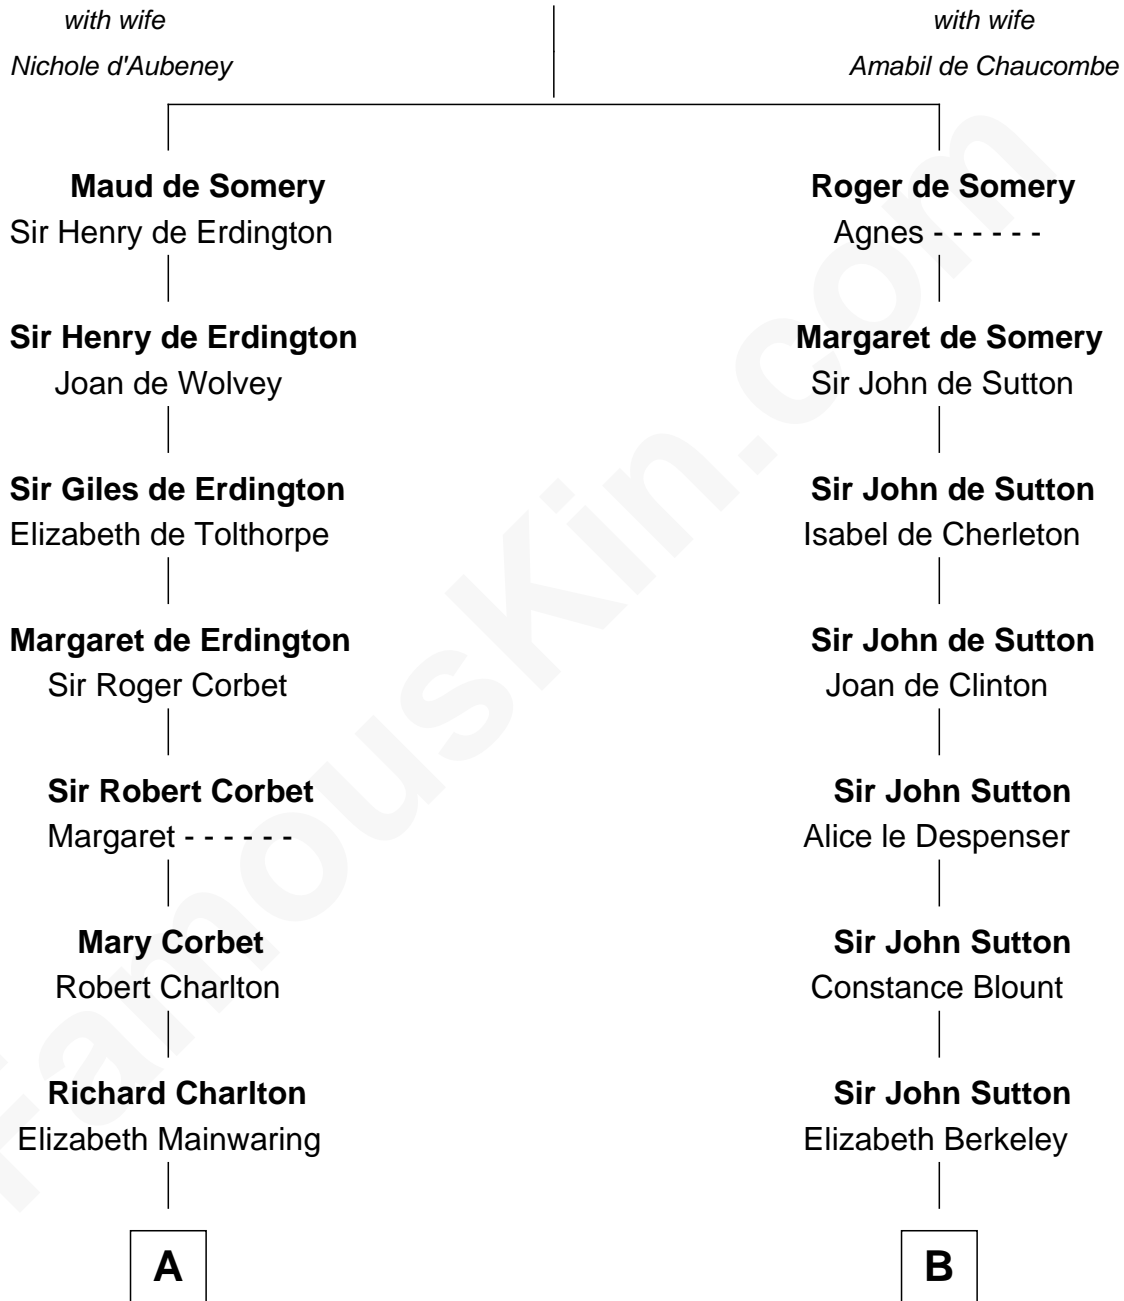

FamousKin.com

Relationship Chart of

Rev. John Whittingham

(c1616 - 1639) Great Migration Immigrant 1637

11th cousin 9 times removed of

William Marsh Rice
 Founder of Rice University

Sir Roger de Somery

C

—
Hannah Holbrook

Urban Bates

—
Sarah Bates

David Rice

—
David Rice

Patty Hall

—
William Marsh Rice

Founder of Rice University