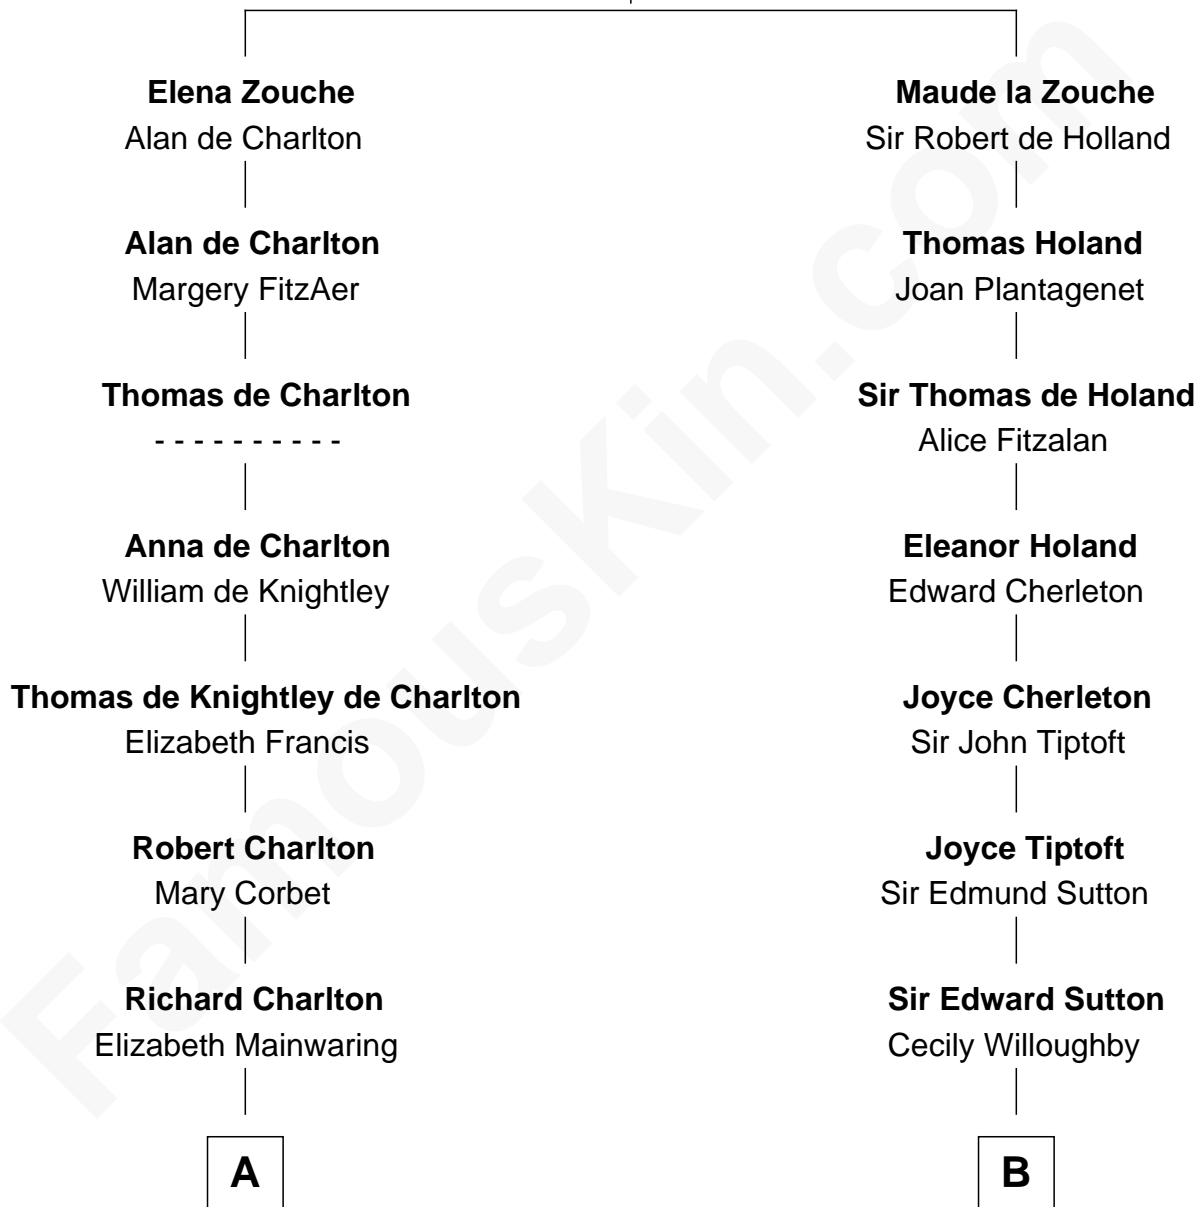

FamousKin.com

Relationship Chart of

Rev. John Whittingham

(c1616 - 1639) Great Migration Immigrant 1637

11th cousin 7 times removed of

William Marsh Rice
 Founder of Rice University

Sir Alan la Zouche
 Eleanor de Segrave

C

—
David Rice
Patty Hall

—
William Marsh Rice
Founder of Rice University

FamousKin.com