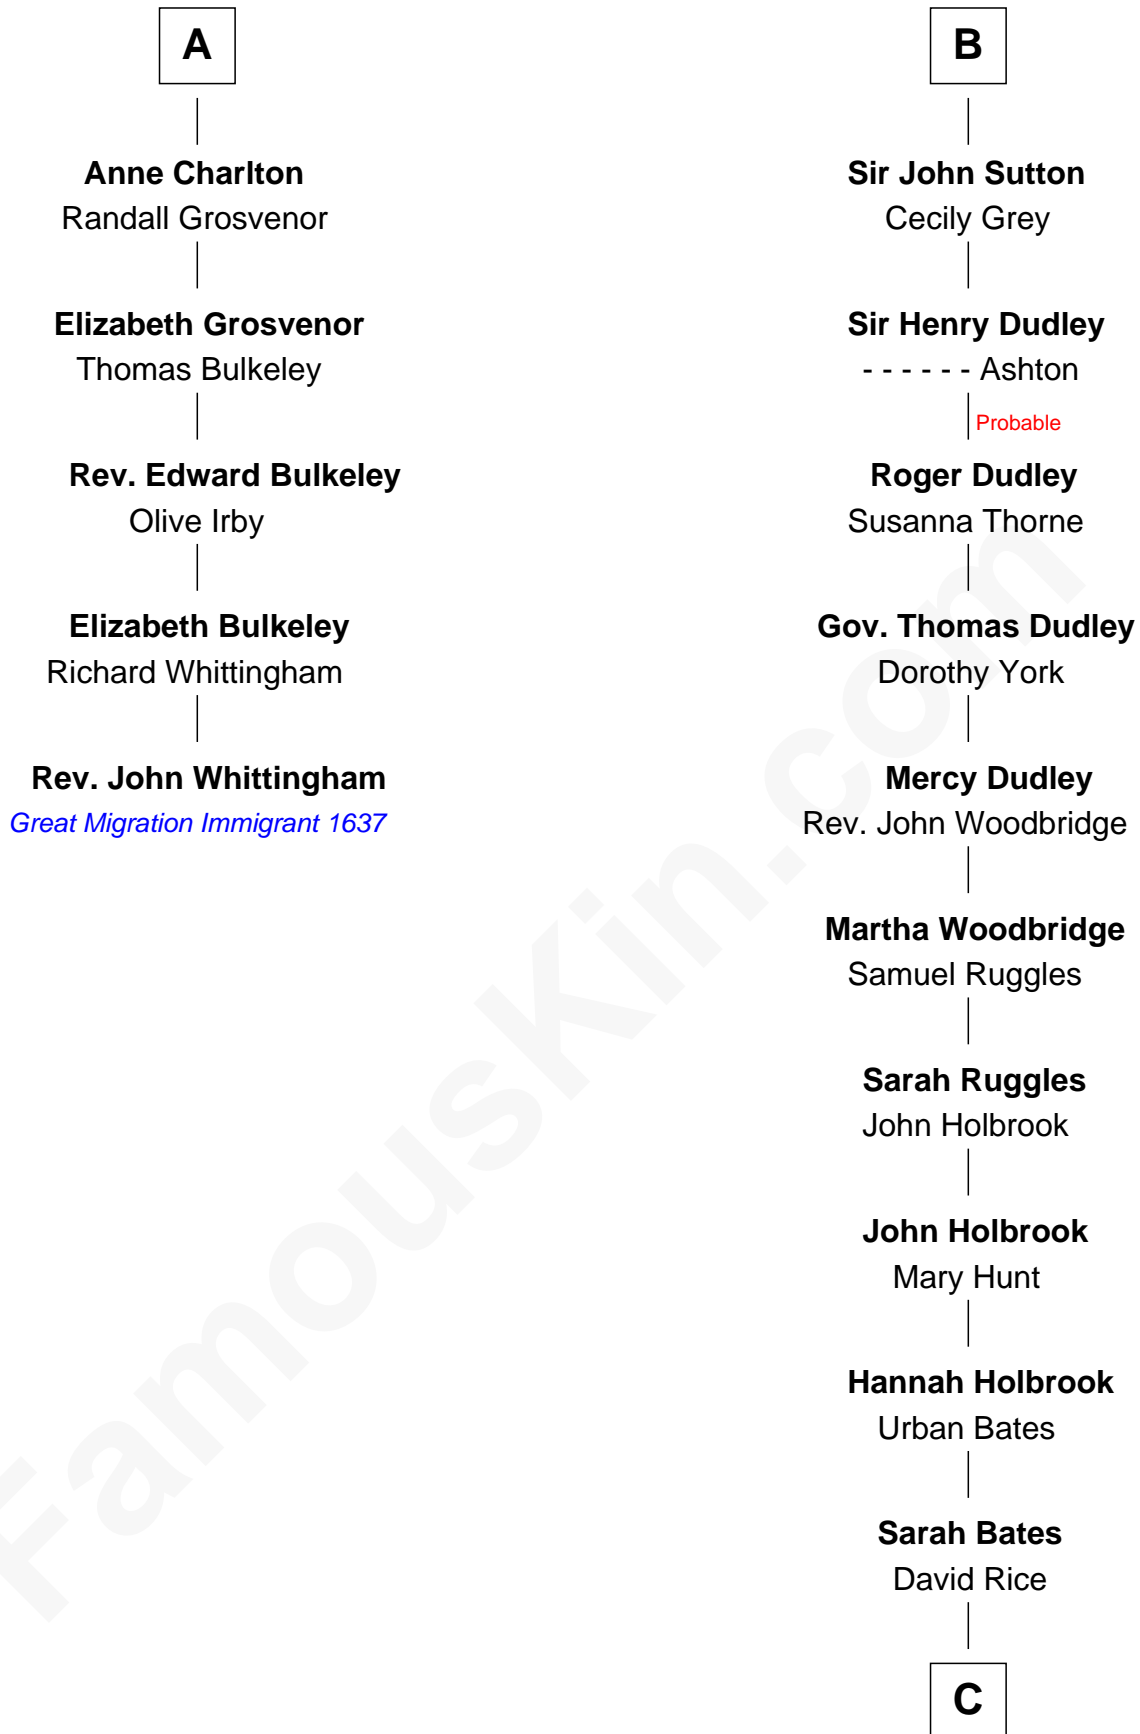

FamousKin.com

Relationship Chart of

Rev. John Whittingham

(c1616 - 1639) Great Migration Immigrant 1637

11th cousin 7 times removed of

William Marsh Rice
 Founder of Rice University

Sir Alan la Zouche
 Eleanor de Segrave

C

—
David Rice
Patty Hall

—
William Marsh Rice
Founder of Rice University

FamousKin.com