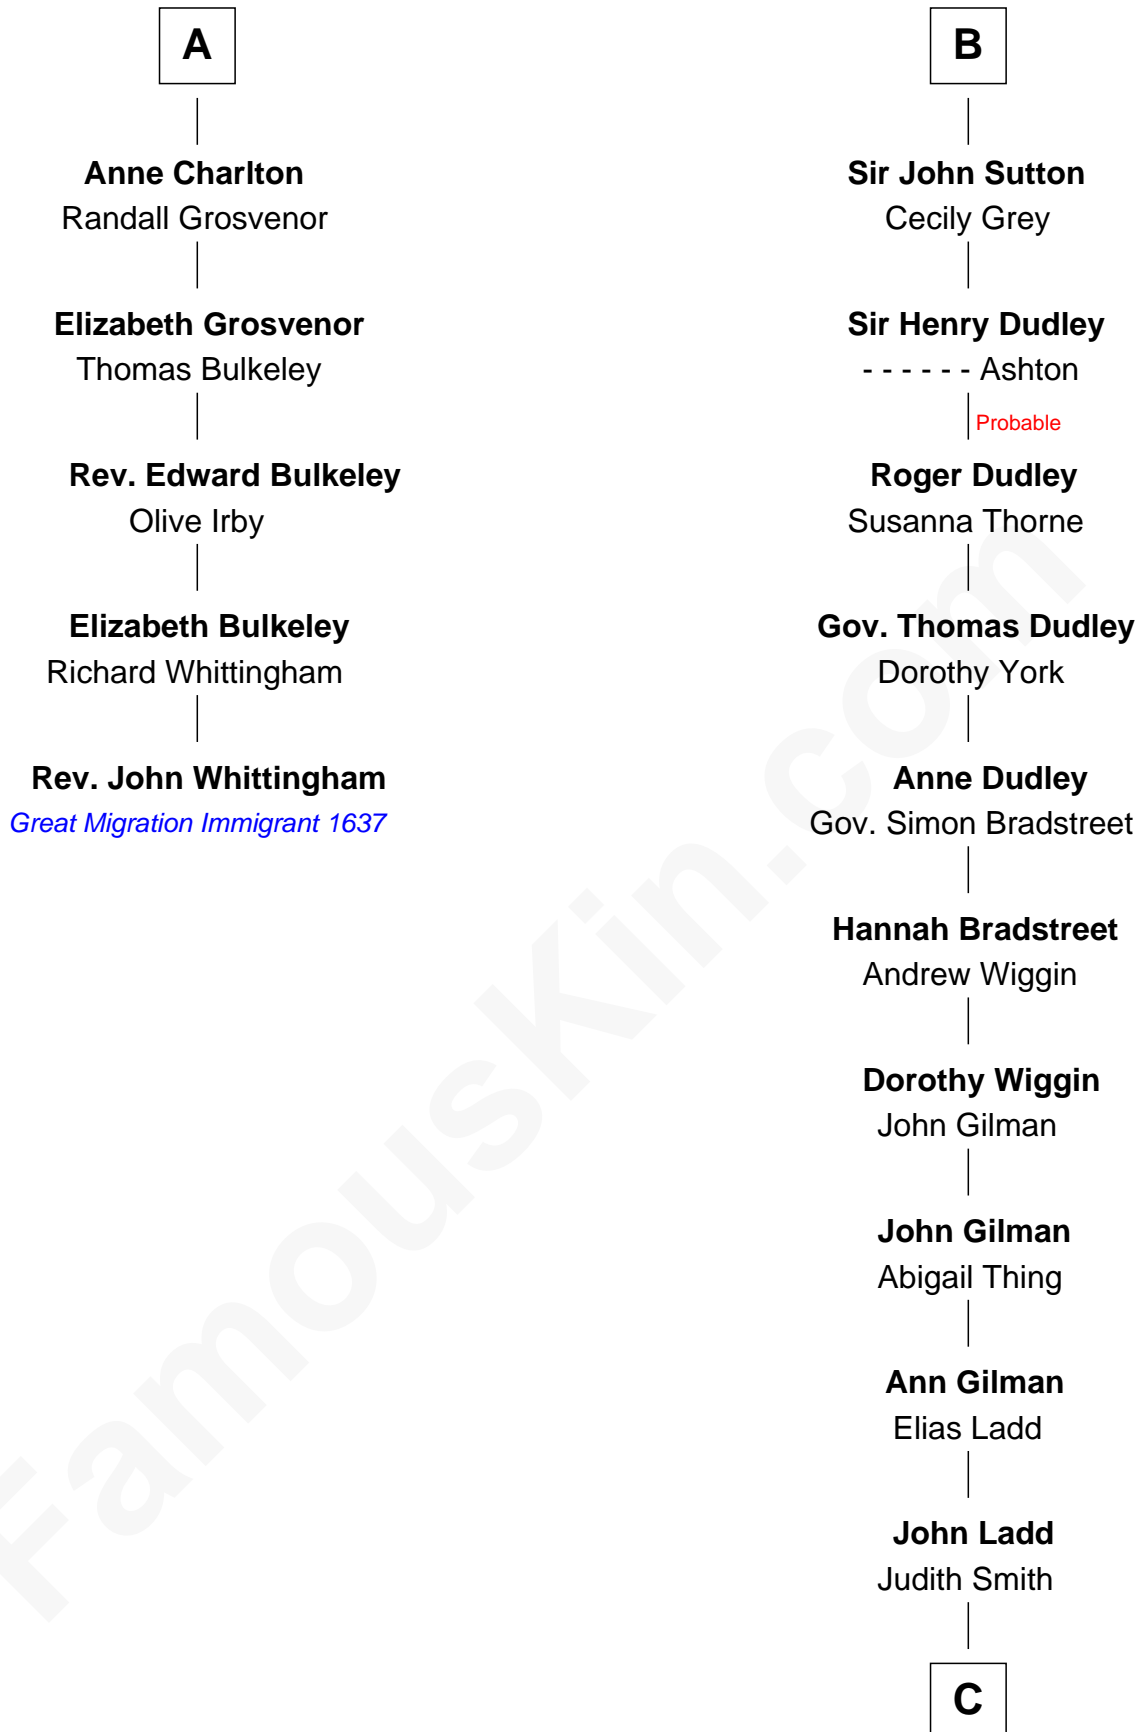

FamousKin.com

Relationship Chart of

Rev. John Whittingham

(c1616 - 1639) Great Migration Immigrant 1637

11th cousin 10 times removed of

Alan Ladd
Movie Actor

Sir Alan la Zouche
Eleanor de Segrave

C

—
Josiah Ladd

Nancy Ladd

—
Alvaro Ladd

Nancy Shotwell

—
Oscar F. Ladd

Julia Henrietta Meigs

—
Alan Harwood Ladd

Selina Raleigh