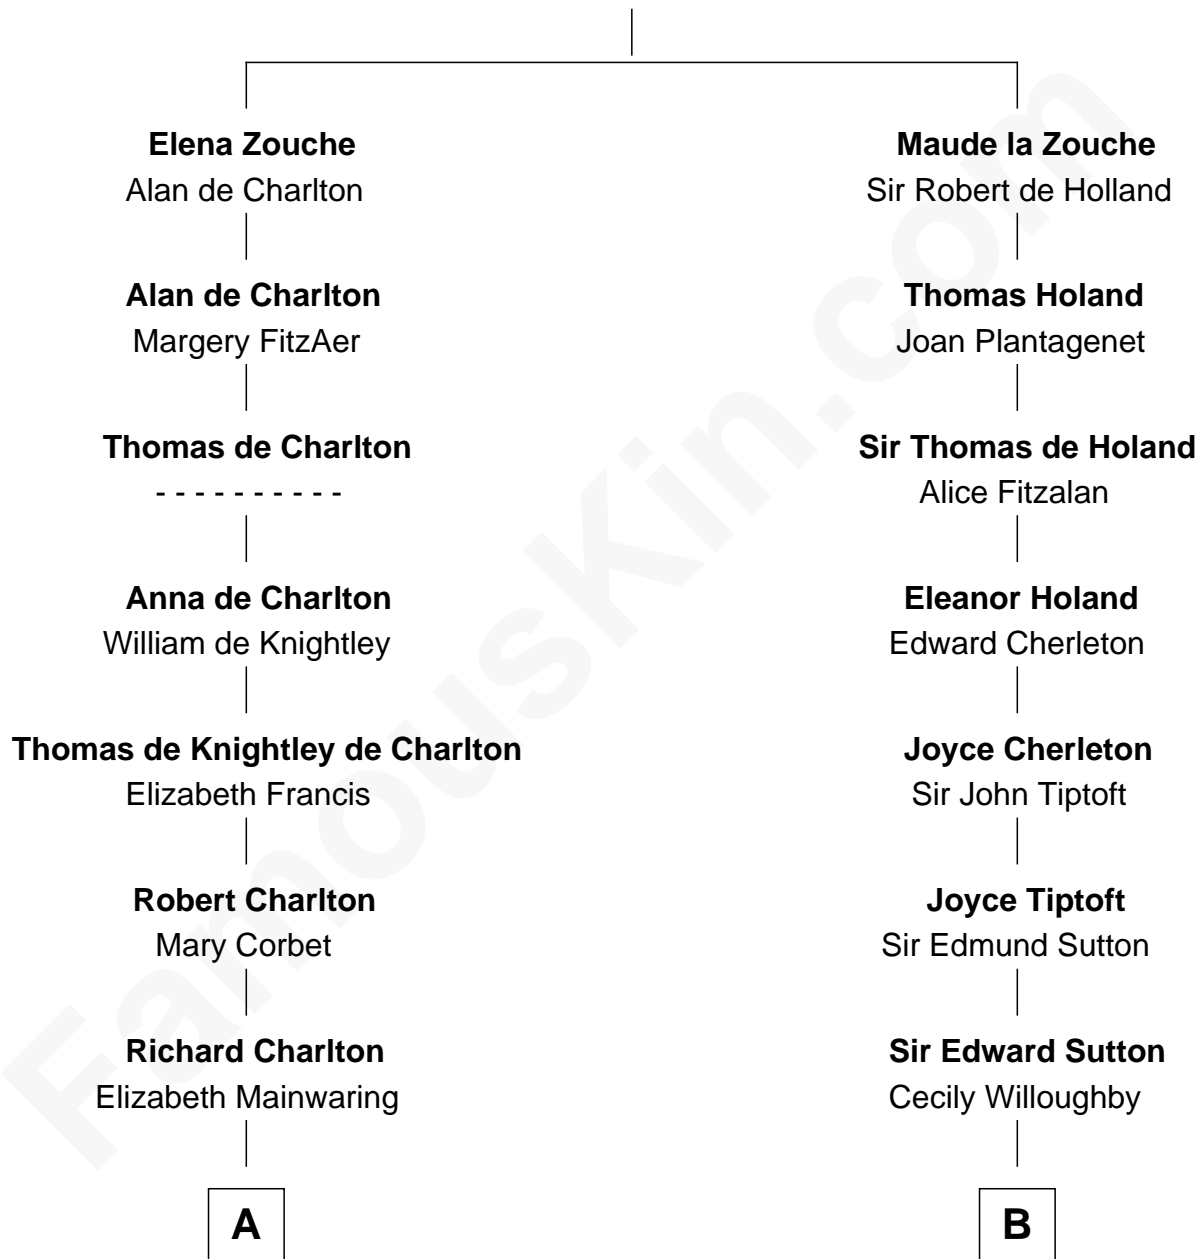

FamousKin.com

Relationship Chart of

Rev. John Whittingham

(c1616 - 1639) Great Migration Immigrant 1637

11th cousin 10 times removed of

Alan Ladd
Movie Actor

Sir Alan la Zouche
Eleanor de Segrave

C

—
Josiah Ladd

Nancy Ladd

—
Alvaro Ladd

Nancy Shotwell

—
Oscar F. Ladd

Julia Henrietta Meigs

—
Alan Harwood Ladd

Selina Raleigh