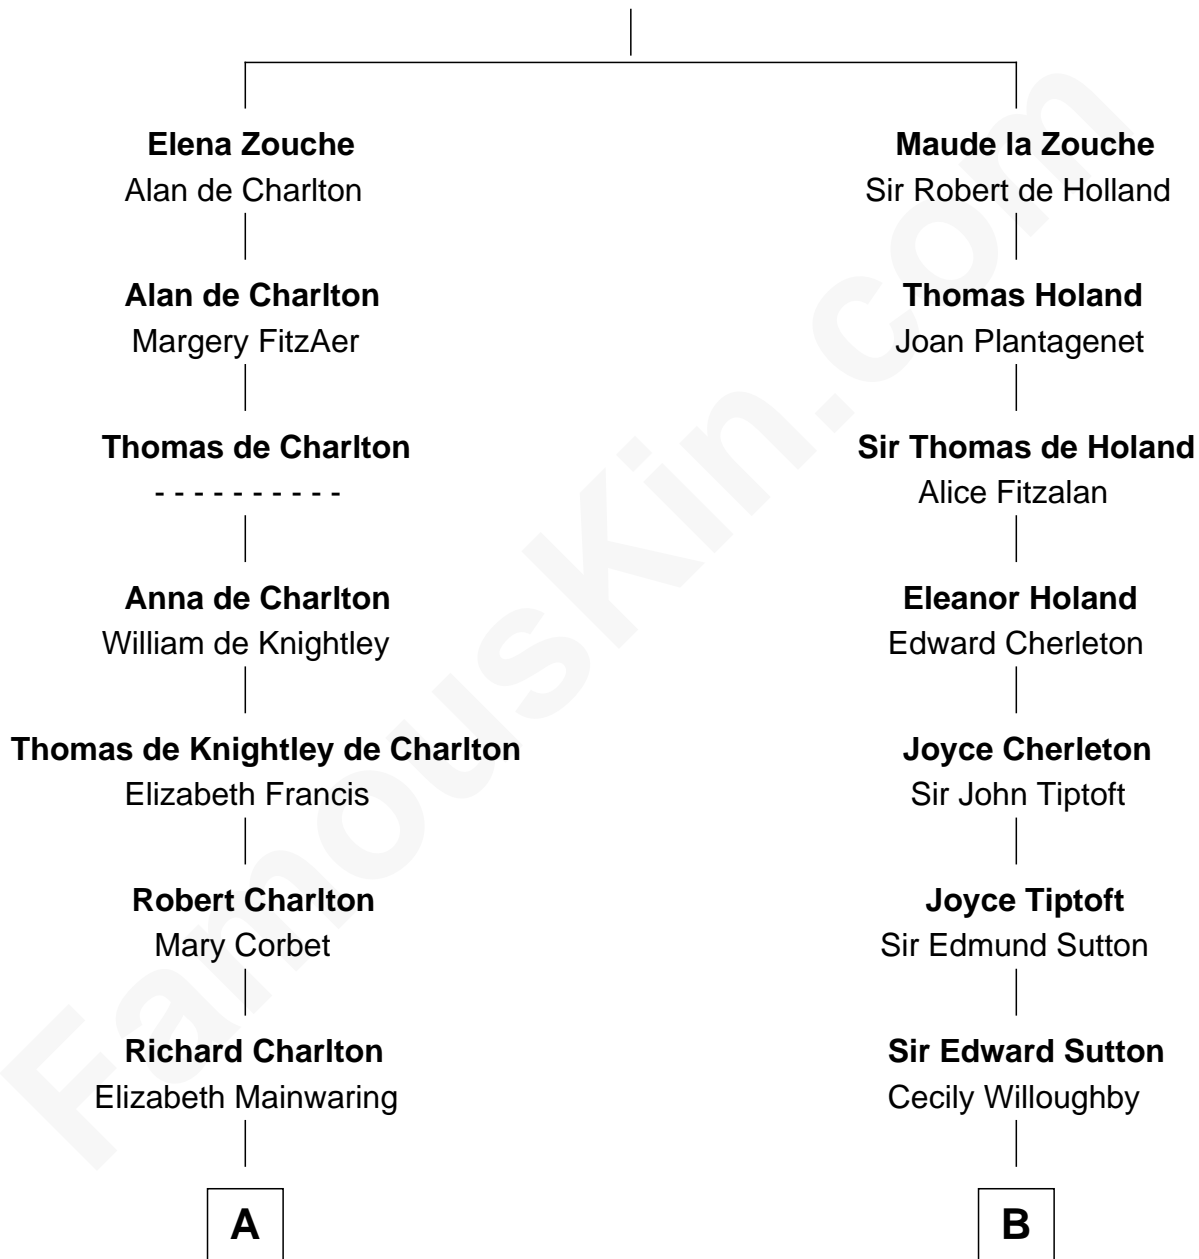

FamousKin.com

Relationship Chart of

Rev. John Whittingham

(c1616 - 1639) Great Migration Immigrant 1637

11th cousin 7 times removed of

Oliver Wendell Holmes, Jr.
U.S. Supreme Court Justice

Sir Alan la Zouche
Eleanor de Segrave

C

Oliver Wendell Holmes

Amelia Lee Jackson

Oliver Wendell Holmes, Jr.

U.S. Supreme Court Justice

FamousKin.com