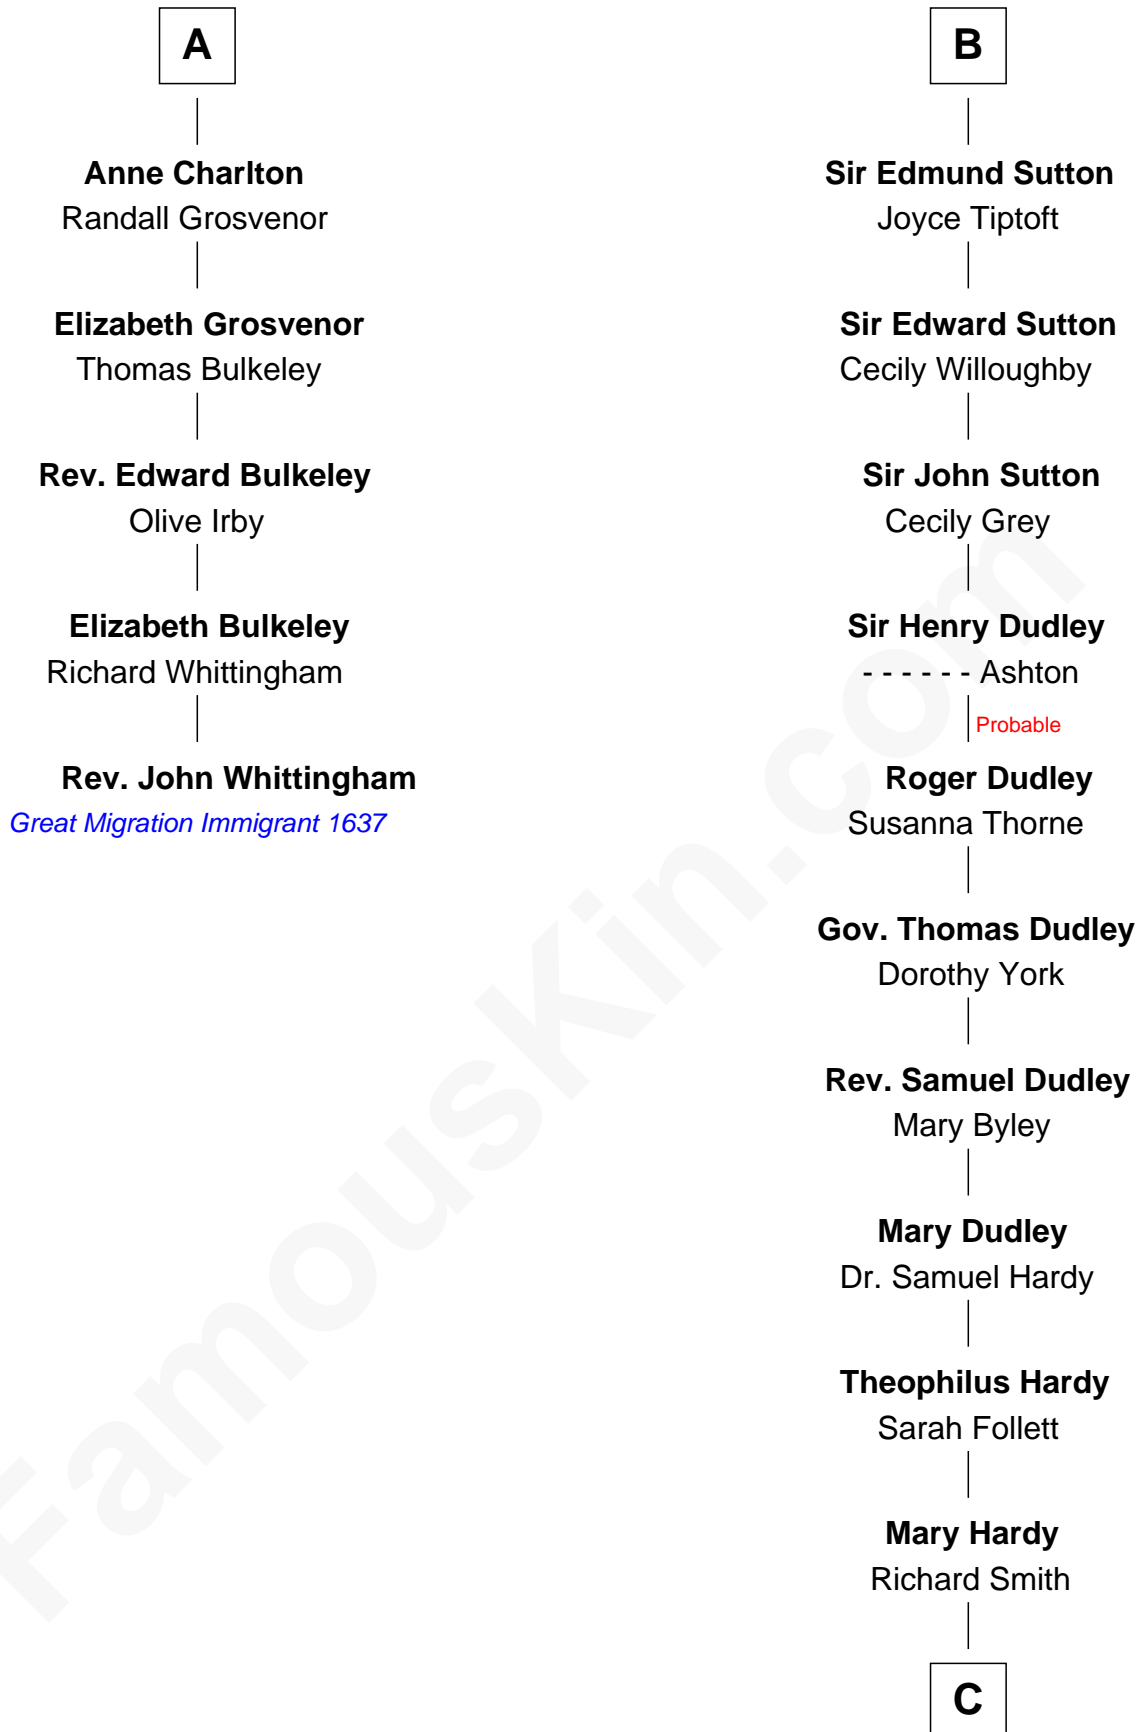

FamousKin.com

Relationship Chart of

Rev. John Whittingham

(c1616 - 1639) Great Migration Immigrant 1637

11th cousin 10 times removed of

Dr. H. H. Holmes

Serial Killer aka "Devil in the White City"

Sir Roger de Somery

Sir Robert Corbet
Margaret - - - - -

Mary Corbet
Robert Charlton

Richard Charlton
Elizabeth Mainwaring

Roger de Somery
Agnes - - - - -

Margaret de Somery
Sir John de Sutton

Sir John de Sutton
Isabel de Cherleton

Sir John de Sutton
Joan de Clinton

Sir John Sutton
Alice le Despenser

Sir John Sutton
Constance Blount

Sir John Sutton
Elizabeth Berkeley

A

B

C

—
Sarah Smith

Edward Scribner Mudgett

—
Samuel Mudgett

Mary Morrill

—
Scribner Mudgett

Nancy Prescott

—
Levi Horton Mudgett

Theodate Page Price

—
Dr. H. H. Holmes