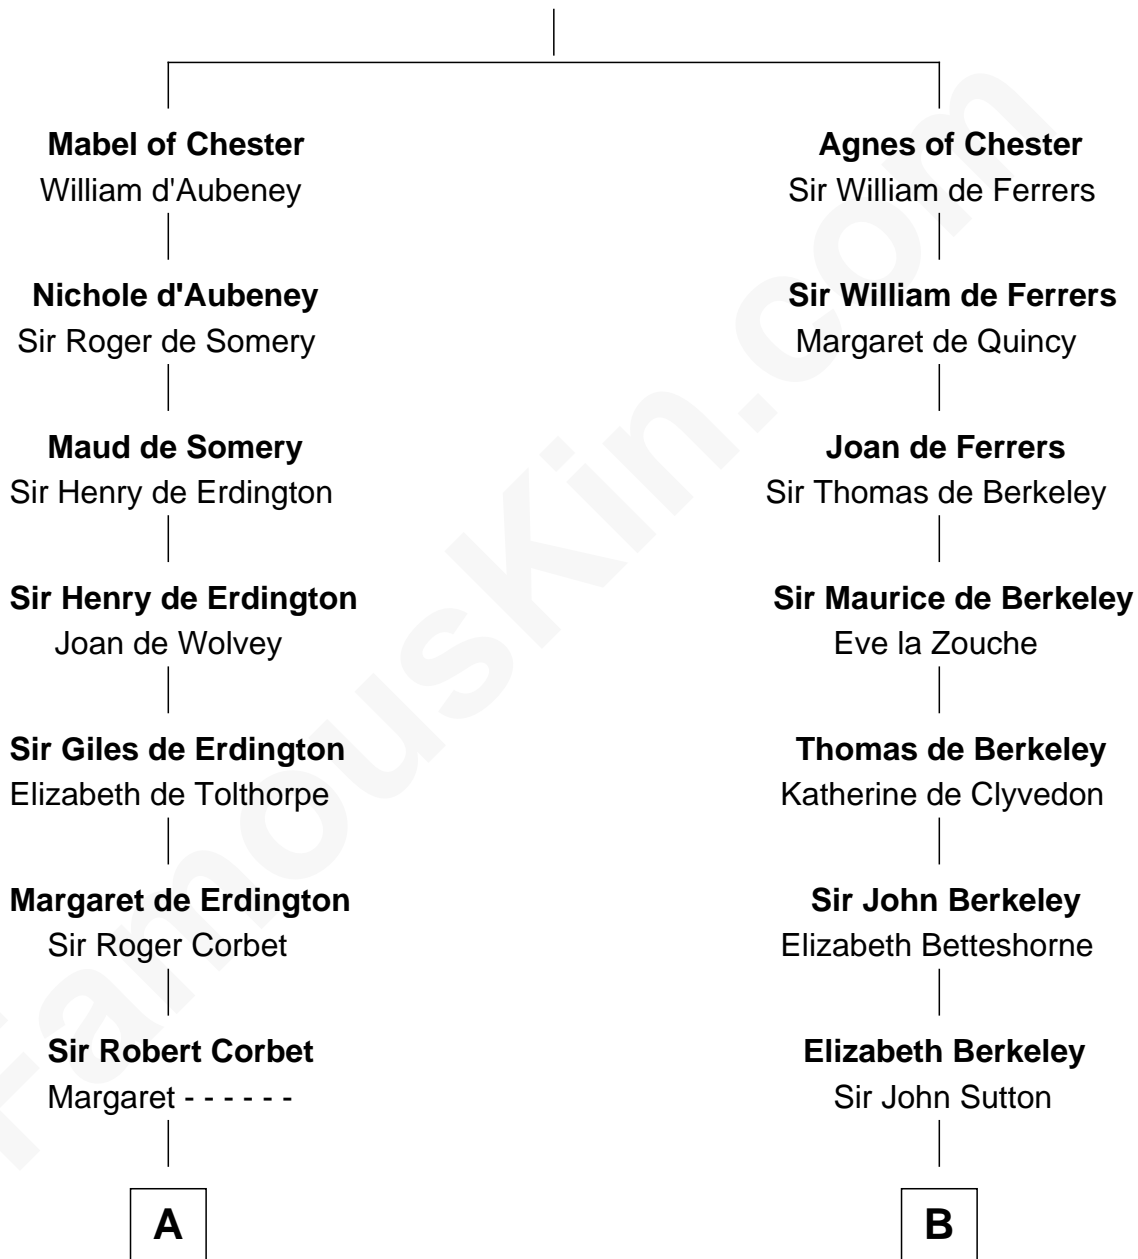

FamousKin.com

Relationship Chart of

Rev. John Whittingham

(c1616 - 1639) Great Migration Immigrant 1637

13th cousin 8 times removed of

Dr. H. H. Holmes

Serial Killer aka "Devil in the White City"

Hugh de Kevelioc
Bertrade de Montfort