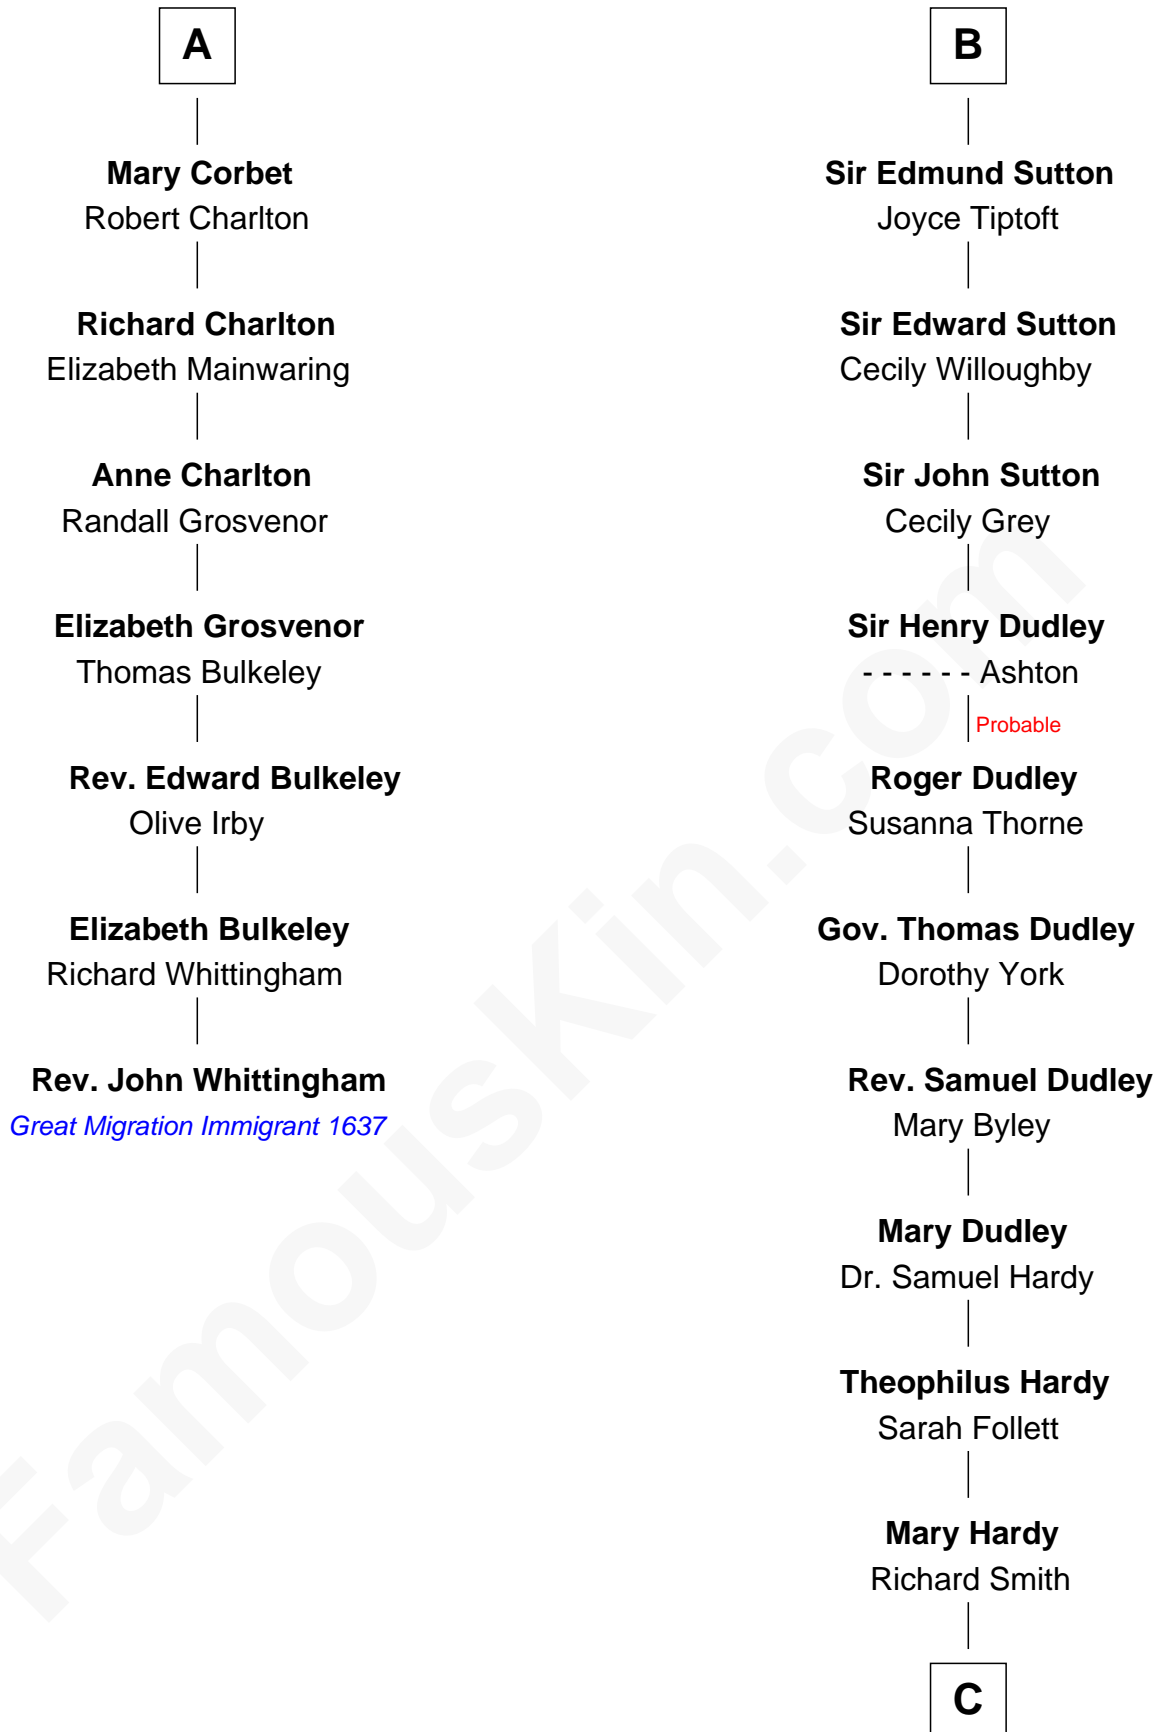

FamousKin.com

Relationship Chart of

Rev. John Whittingham

(c1616 - 1639) Great Migration Immigrant 1637

13th cousin 8 times removed of

Dr. H. H. Holmes

Serial Killer aka "Devil in the White City"

Hugh de Kevelioc
Bertrade de Montfort

C

Sarah Smith

Edward Scribner Mudgett

Samuel Mudgett

Mary Morrill

Scribner Mudgett

Nancy Prescott

Levi Horton Mudgett

Theodate Page Price

Dr. H. H. Holmes

Serial Killer Dr. H. H. Holmes