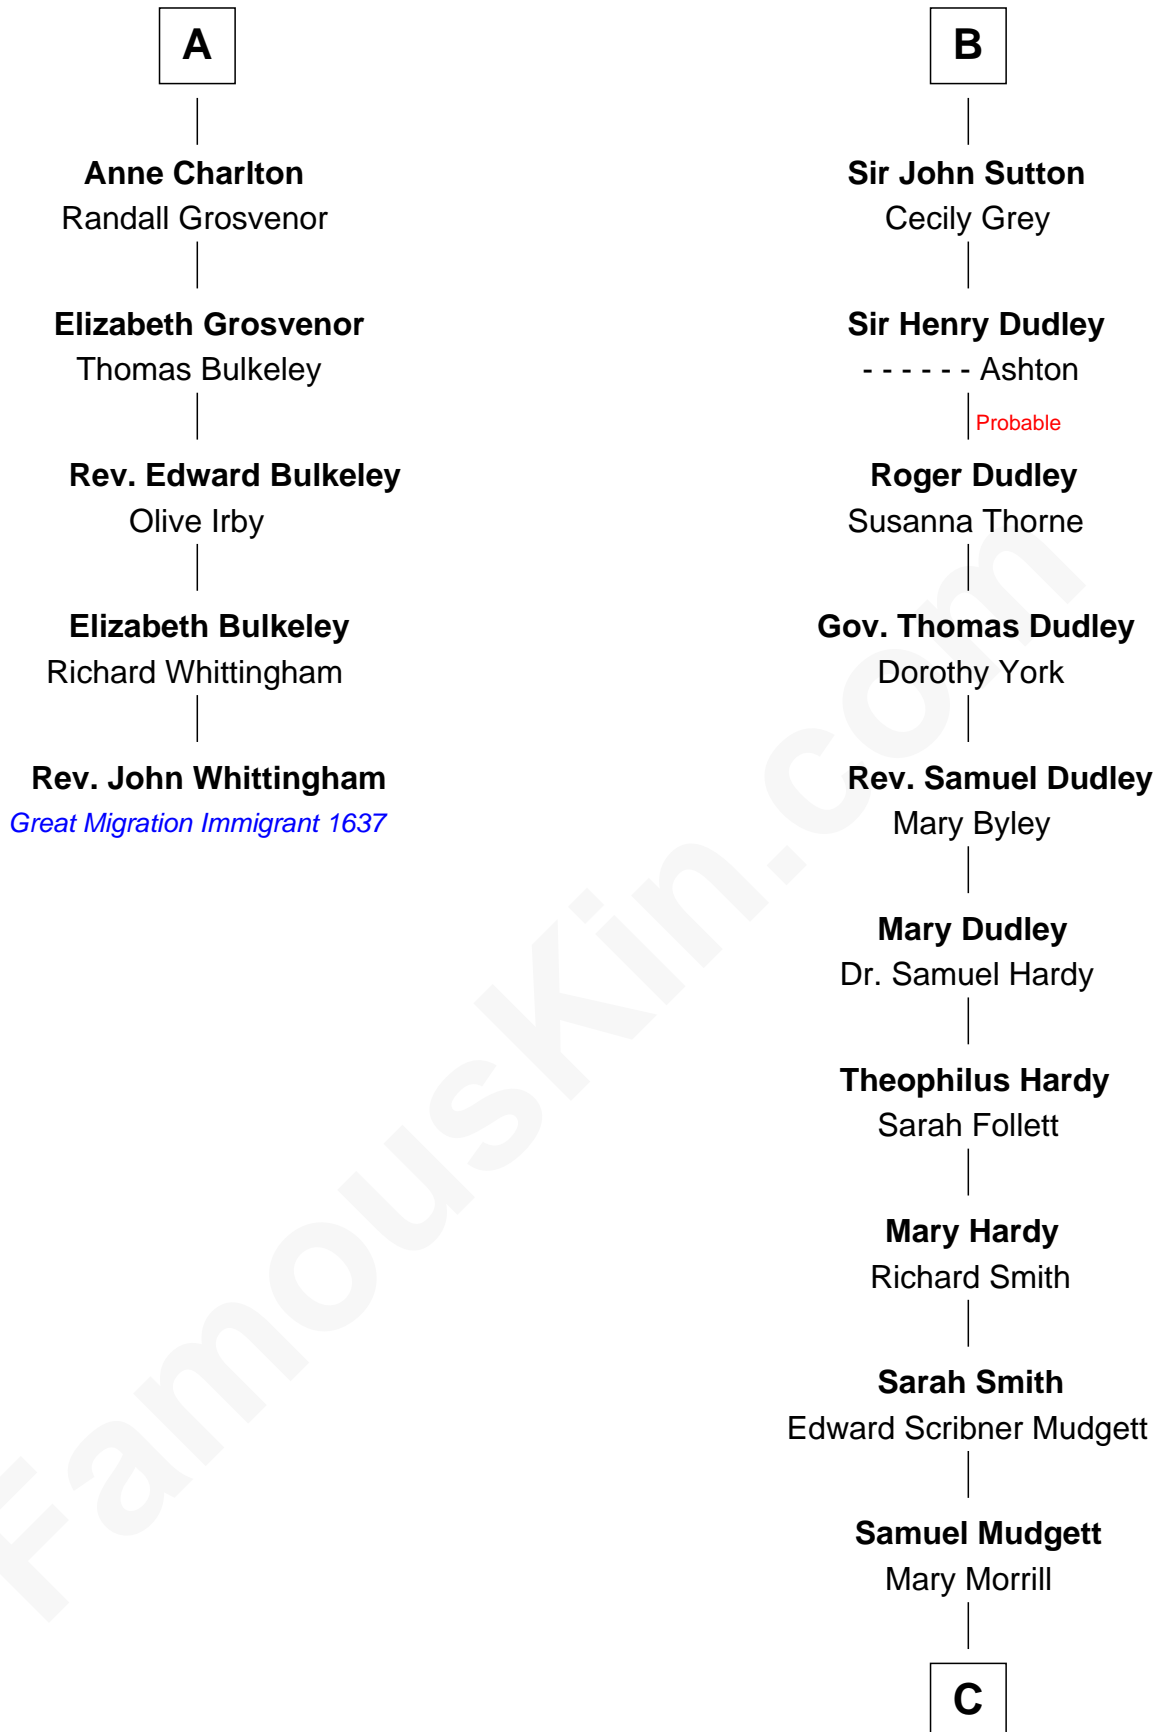

## Relationship Chart of

### Rev. John Whittingham

(c1616 - 1639) Great Migration Immigrant 1637

11th cousin 8 times removed of

**Dr. H. H. Holmes**

Serial Killer aka "Devil in the White City"

**Sir Alan la Zouche**  
Eleanor de Segrave

**C**

—  
**Scribner Mudgett**

Nancy Prescott

—  
**Levi Horton Mudgett**

Theodate Page Price

—  
**Dr. H. H. Holmes**

*Serial Killer Dr. H. H. Holmes*

FamousKin.com