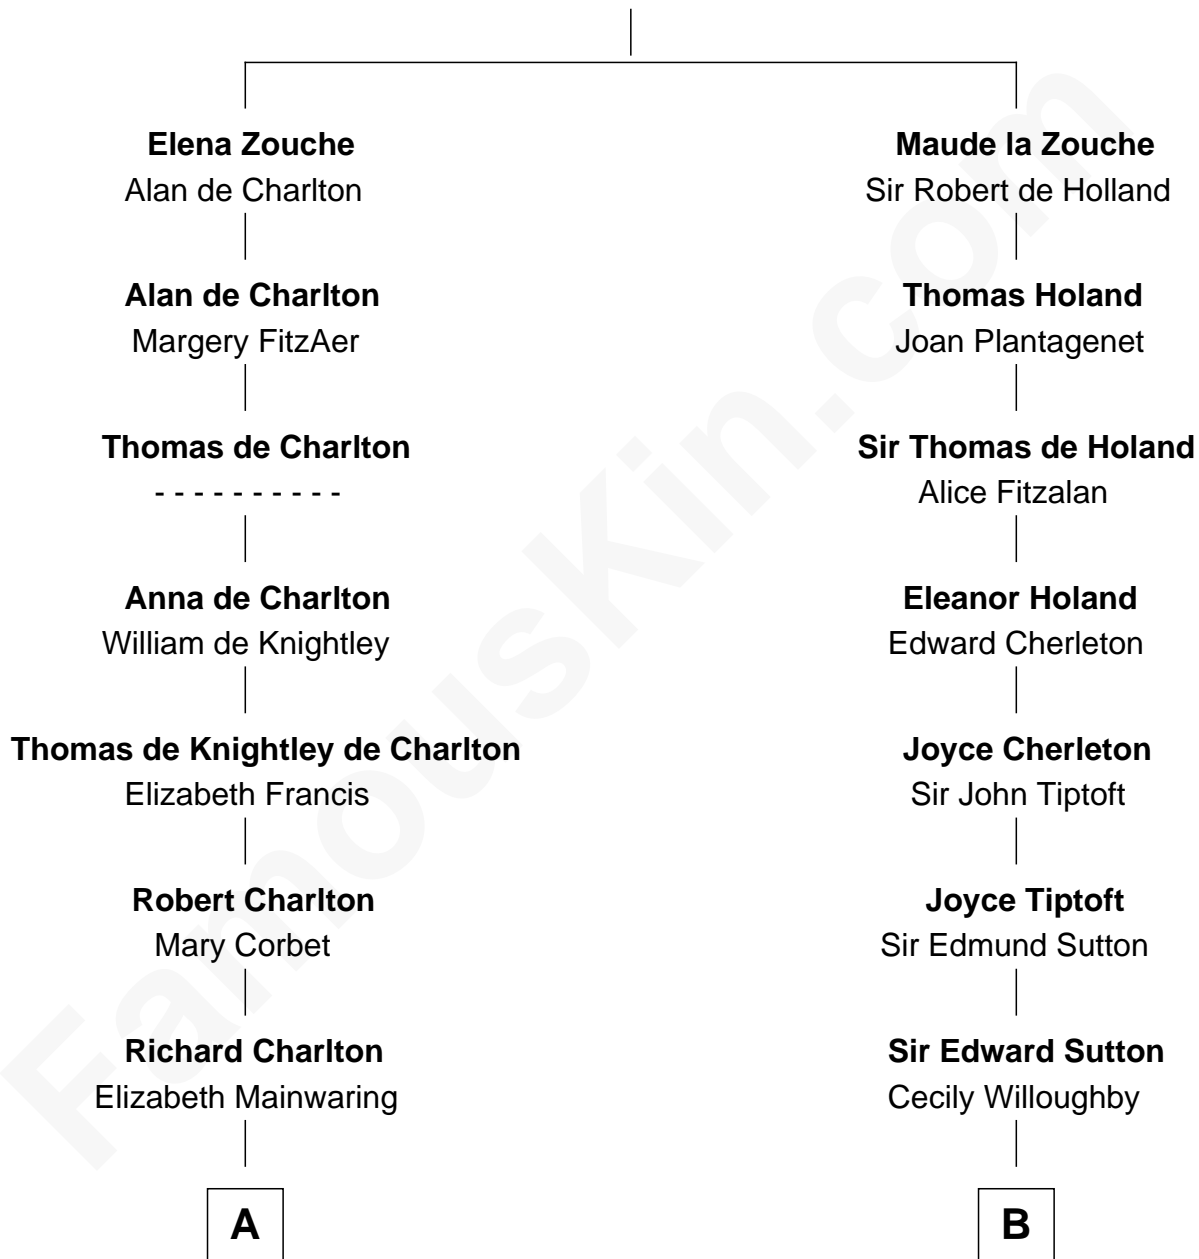

## Relationship Chart of

### Rev. John Whittingham

(c1616 - 1639) Great Migration Immigrant 1637

11th cousin 8 times removed of

**Dr. H. H. Holmes**

Serial Killer aka "Devil in the White City"

**Sir Alan la Zouche**  
Eleanor de Segrave

**C**

—  
**Scribner Mudgett**

Nancy Prescott

—  
**Levi Horton Mudgett**

Theodate Page Price

—  
**Dr. H. H. Holmes**

*Serial Killer Dr. H. H. Holmes*

FamousKin.com