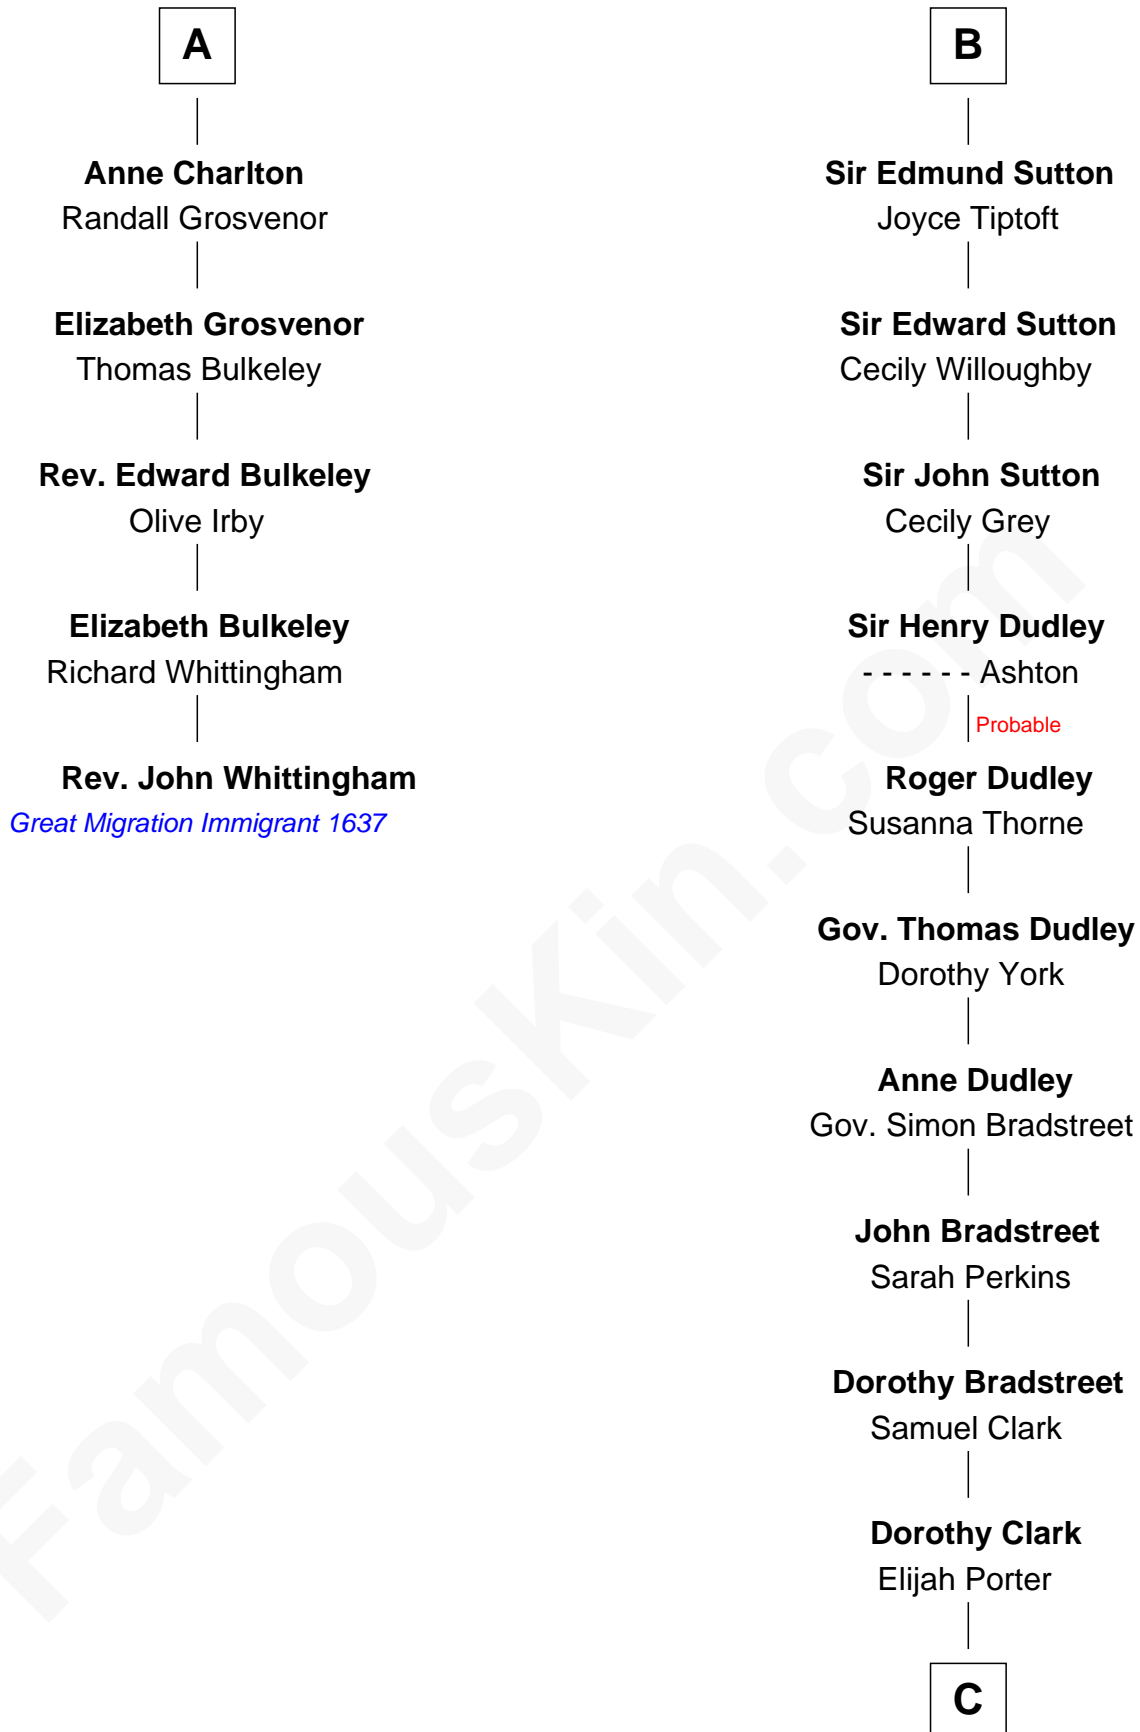

FamousKin.com

Relationship Chart of

Rev. John Whittingham

(c1616 - 1639) Great Migration Immigrant 1637

11th cousin 9 times removed of

Seth Low

Mayor of New York City President of Columbia University

Sir Roger de Somery

C

Thomas Porter

Ruth Allen

Mary Porter

Seth Low

Abiel Abbot Low

Ellen Almira Dow

Seth Low

Mayor of New York City President of Columbia University

FamousKin.com