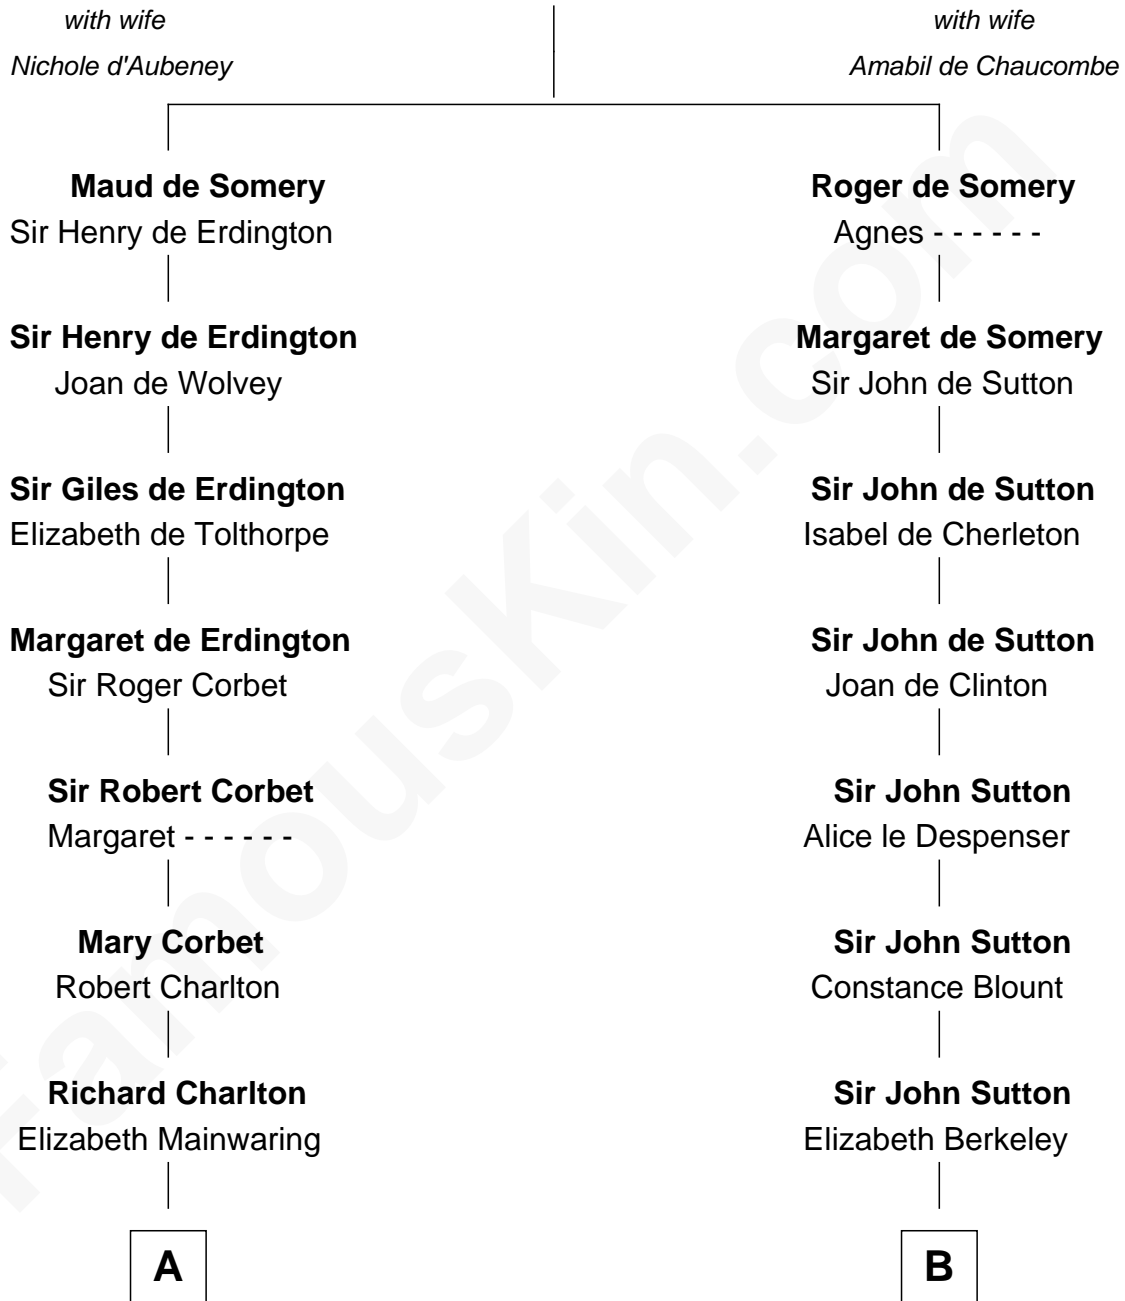

FamousKin.com

Relationship Chart of

Rev. John Whittingham

(c1616 - 1639) Great Migration Immigrant 1637

11th cousin 9 times removed of

Seth Low

Mayor of New York City President of Columbia University

Sir Roger de Somery

C

Thomas Porter

Ruth Allen

Mary Porter

Seth Low

Abiel Abbot Low

Ellen Almira Dow

Seth Low