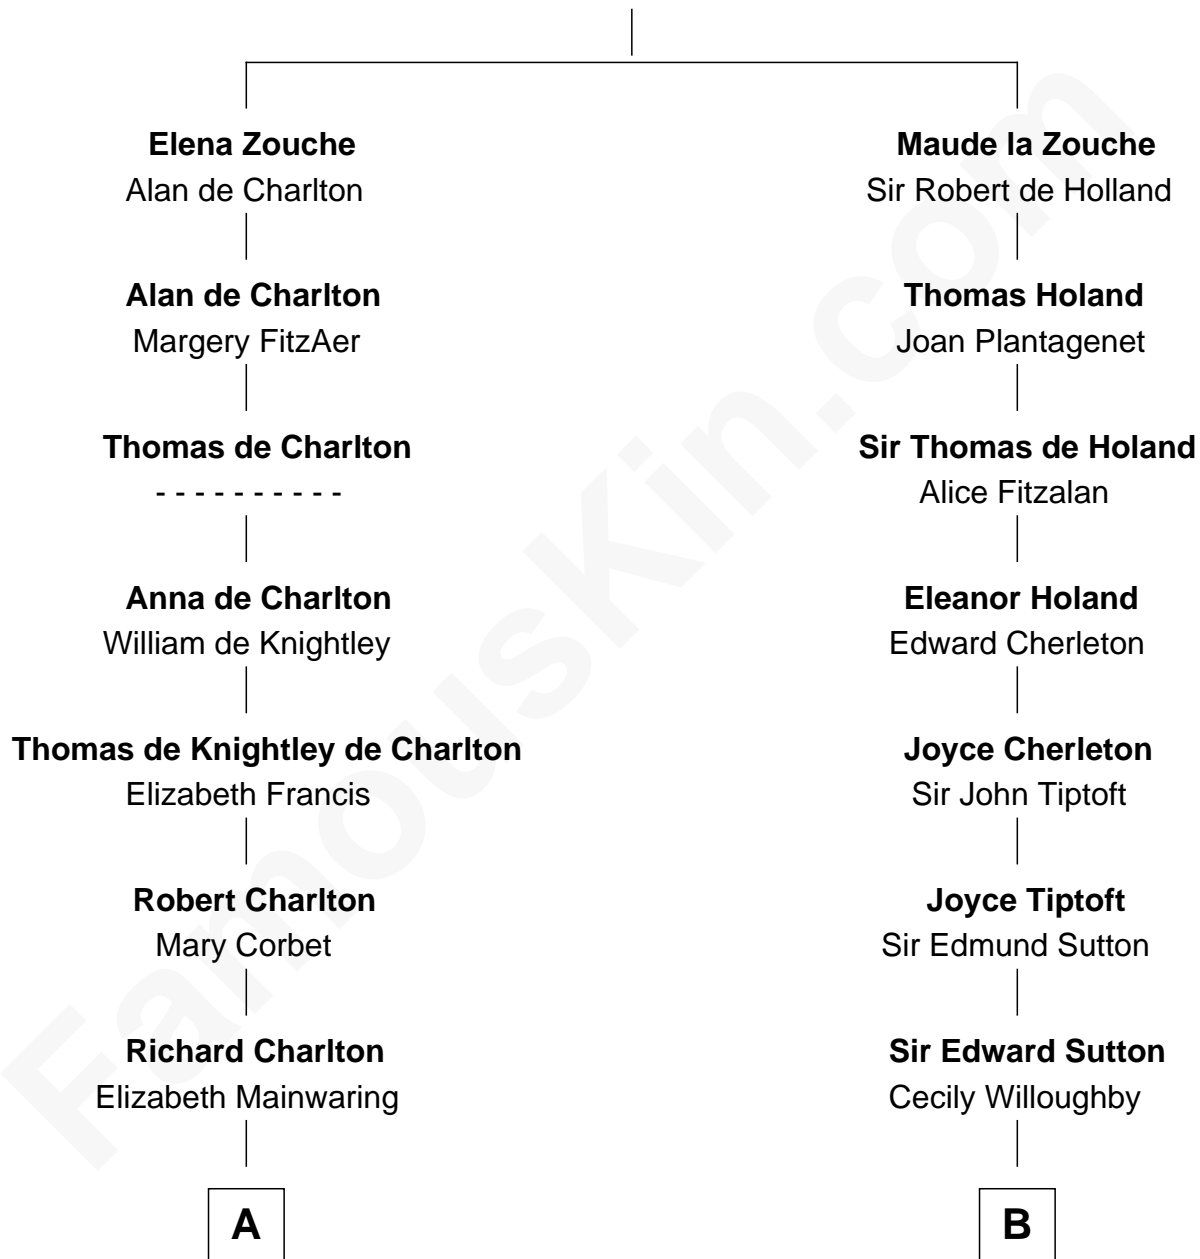

FamousKin.com

Relationship Chart of

Rev. John Whittingham

(c1616 - 1639) Great Migration Immigrant 1637

11th cousin 7 times removed of

Seth Low

Mayor of New York City President of Columbia University

Sir Alan la Zouche
Eleanor de Segrave

C

Abiel Abbot Low

Ellen Almira Dow

Seth Low

Mayor of New York City President of Columbia University

FamousKin.com