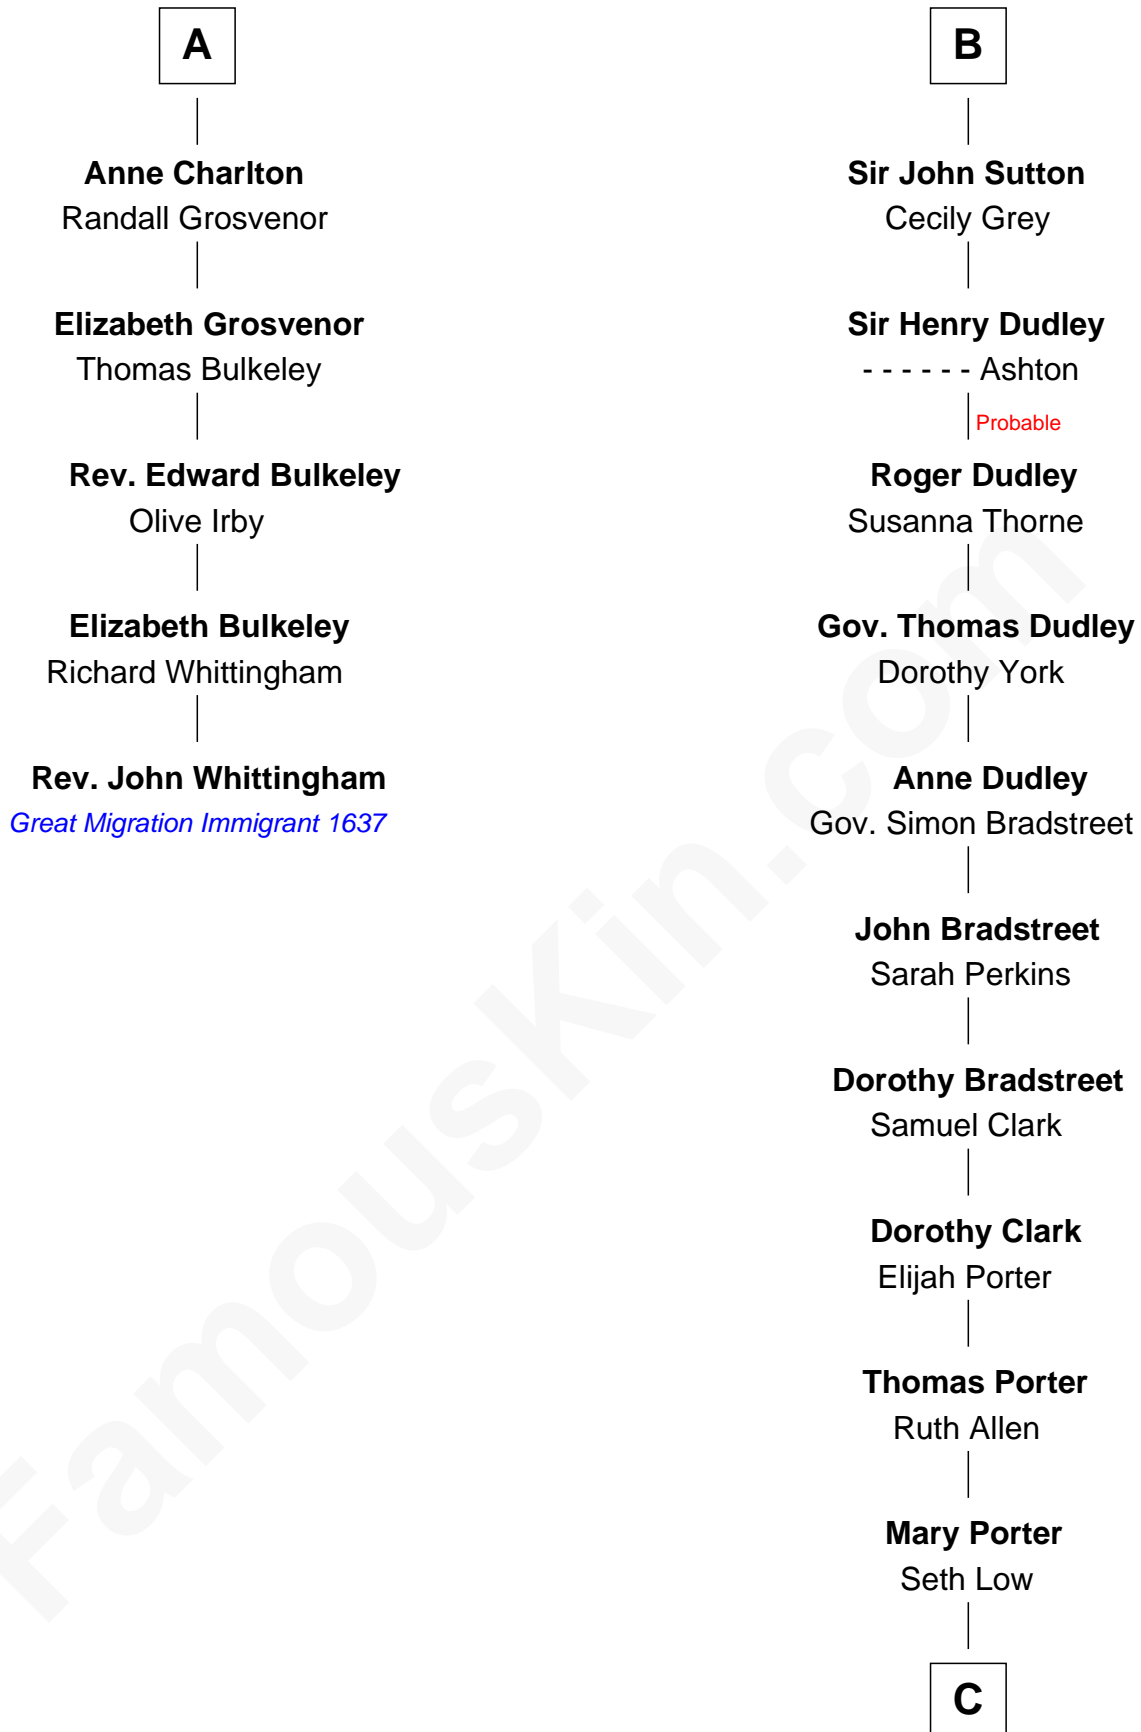

FamousKin.com

Relationship Chart of

Rev. John Whittingham

(c1616 - 1639) Great Migration Immigrant 1637

11th cousin 7 times removed of

Seth Low

Mayor of New York City President of Columbia University

Sir Alan la Zouche
Eleanor de Segrave

C

Abiel Abbot Low

Ellen Almira Dow

Seth Low

Mayor of New York City President of Columbia University

FamousKin.com