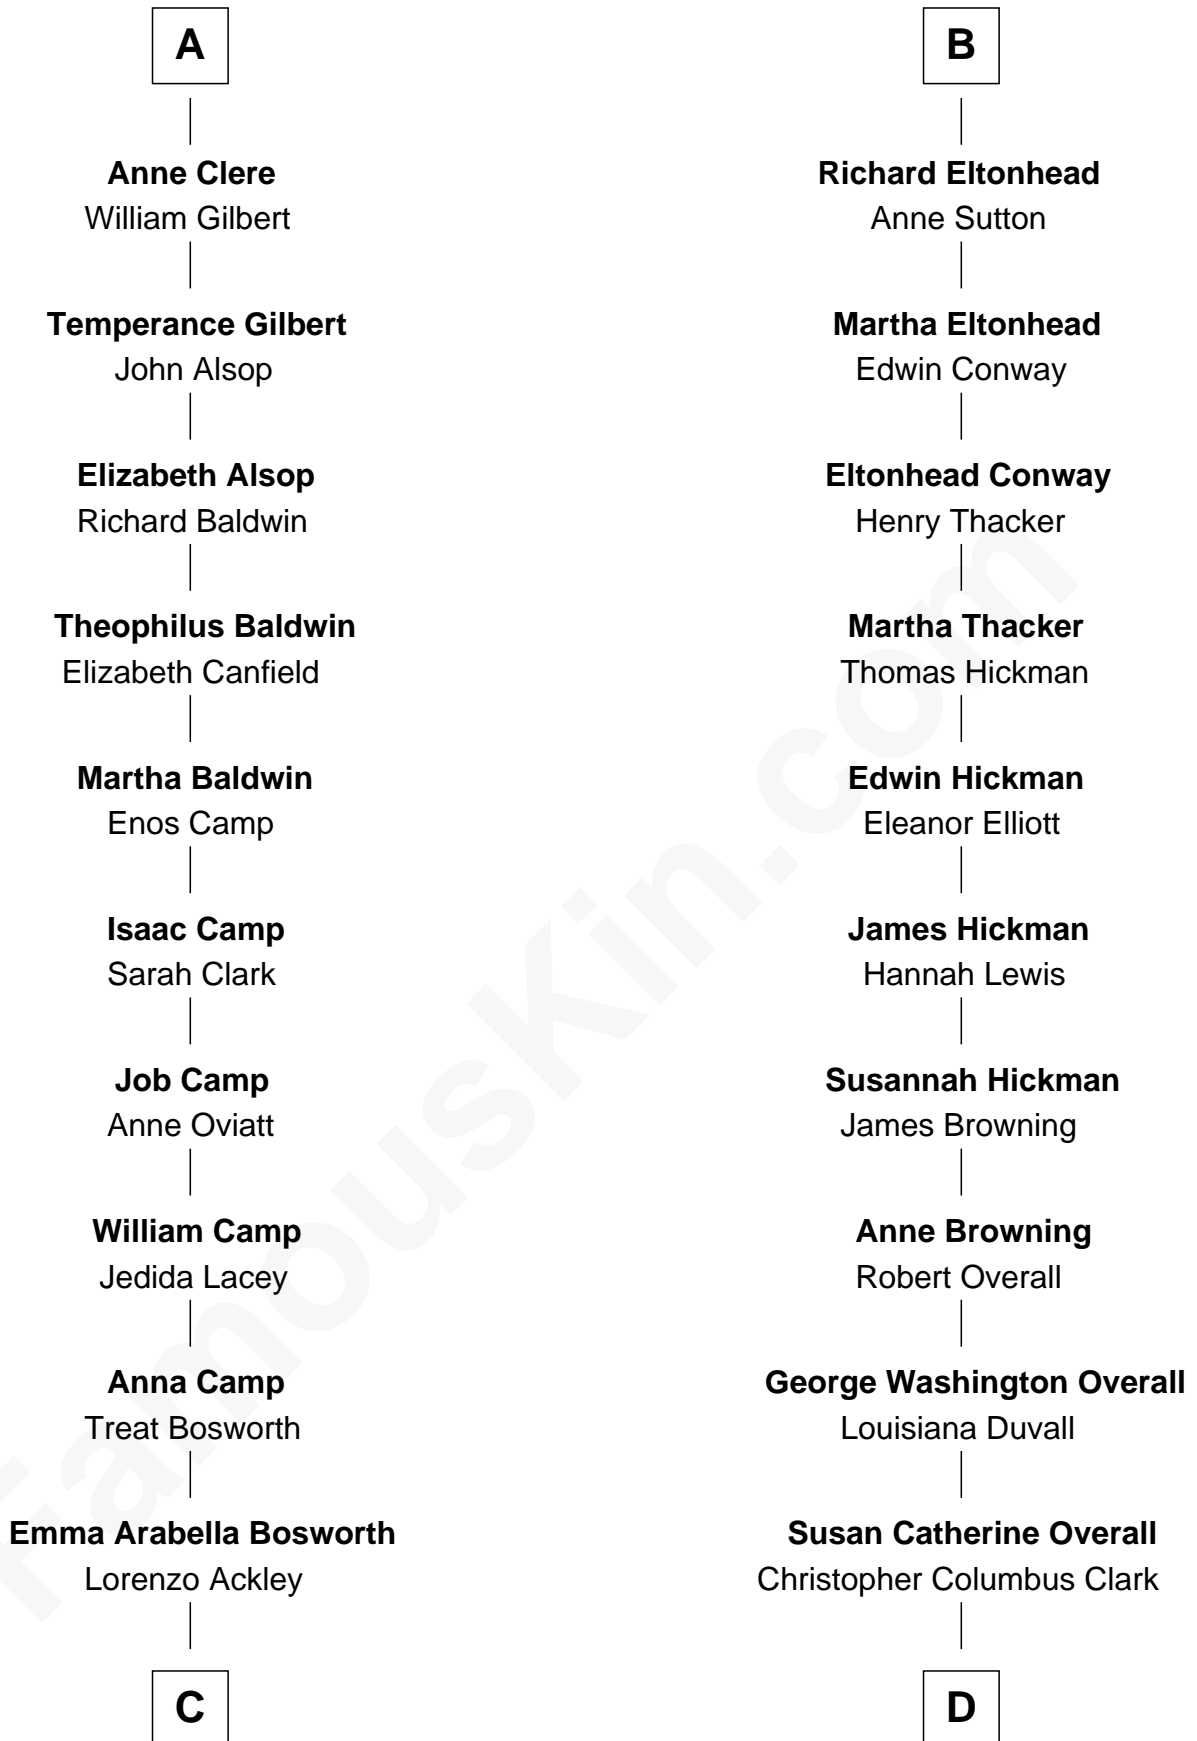

FamousKin.com

Relationship Chart of Sydney Biddle Barrows

Mayflower Madam

21st cousin of

Barack Obama
44th U.S. President

Sir Richard Fitzalan
Elizabeth de Bohun

Joan Fitzalan
Sir William Beauchamp

Joan Beauchamp
James Butler

Katherine Stanley
Sir John Savage

Dulcia Savage
Sir Henry Bold

Maud Bold
Thomas Gerard

Jennet Gerard
Richard Eltonhead

William Eltonhead
Anne Bowers

B

C

Helen Eva Ackley
William Gildersleeve Parke