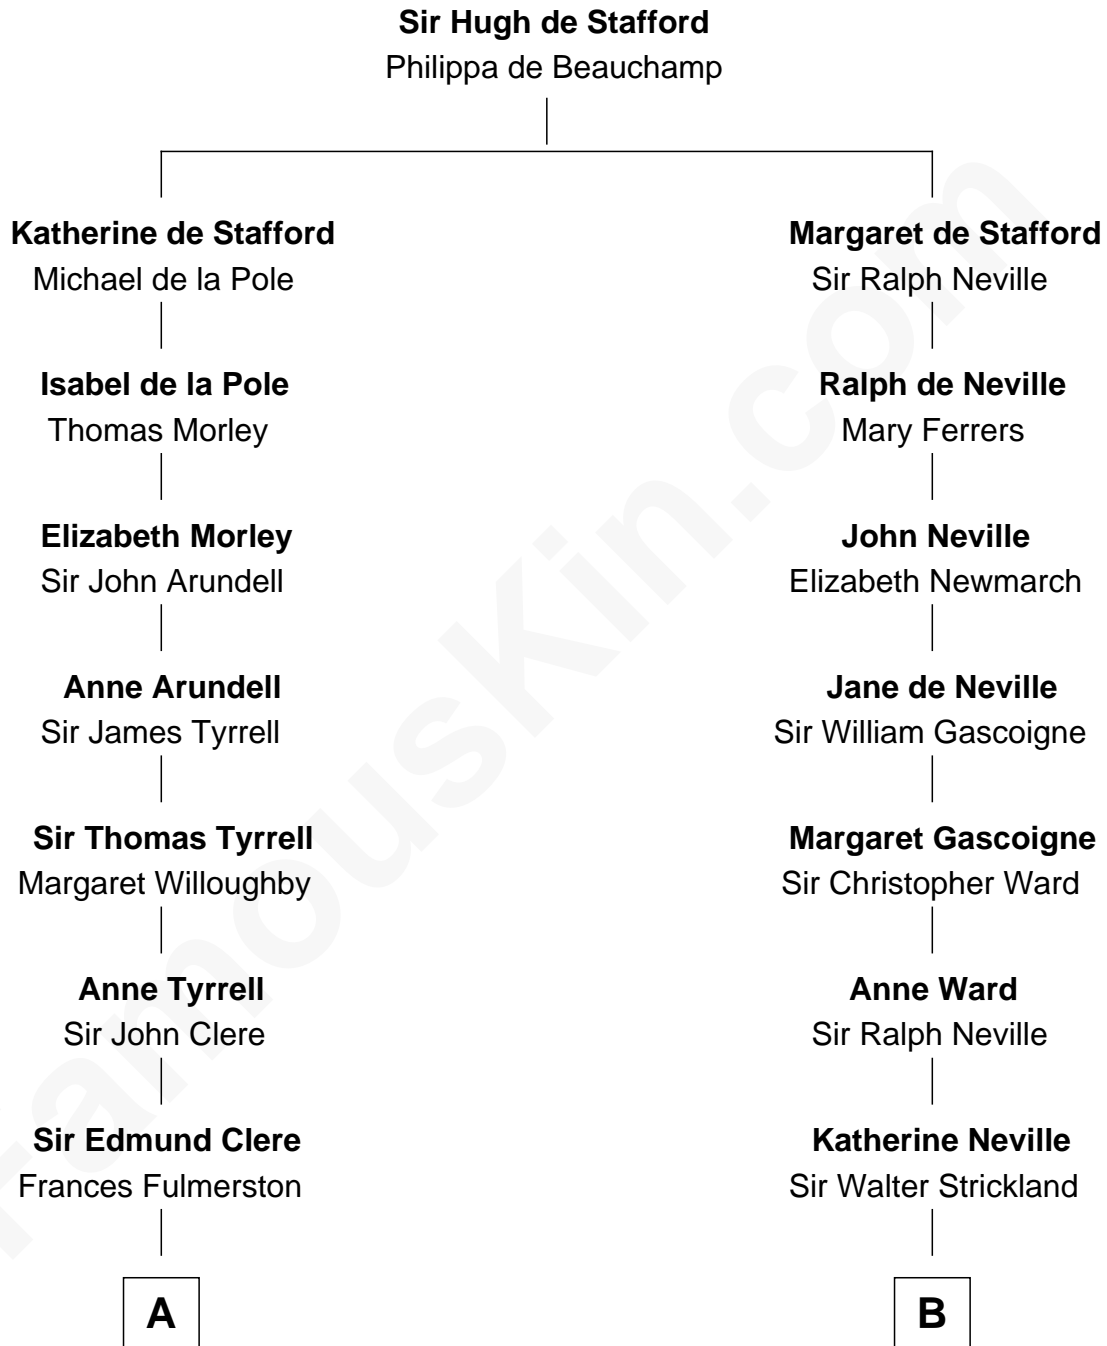

FamousKin.com

Relationship Chart of Sydney Biddle Barrows

Mayflower Madam

21st cousin of

Mickey Rourke

Movie Actor

C

Helen Eva Ackley
William Gildersleeve Parke

Elizabeth Parke
Percy Ballantine

John Boyd Ballantine
Anne L. Crawford

Jeannette Ballantine
Donald Byers Barrows

Sydney Biddle Barrows
Mayflower Madam

D

Hiram Wilson Carleton
Charlotte M. Fellows

Joseph Clinton Carleton
Maud Alice Fitts