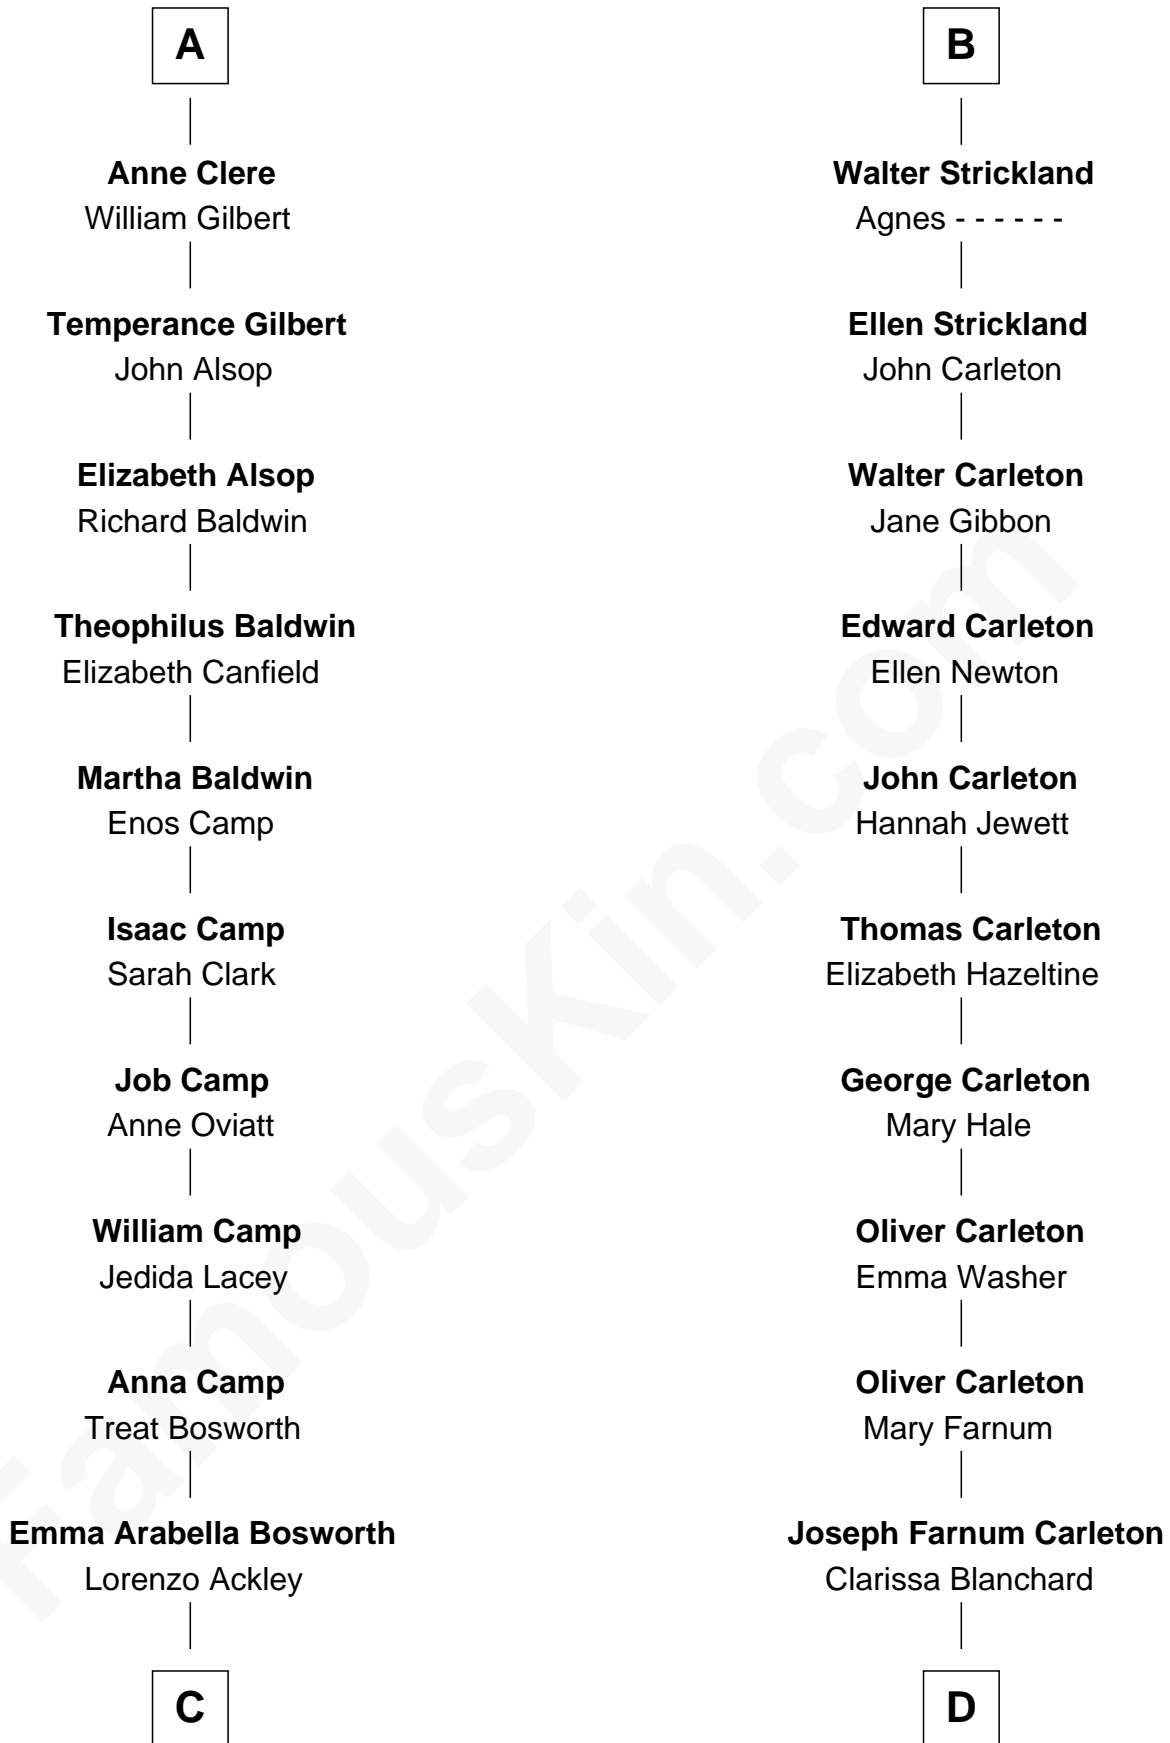

FamousKin.com

Relationship Chart of Sydney Biddle Barrows

Mayflower Madam

21st cousin of

Mickey Rourke

Movie Actor

C

Helen Eva Ackley
William Gildersleeve Parke