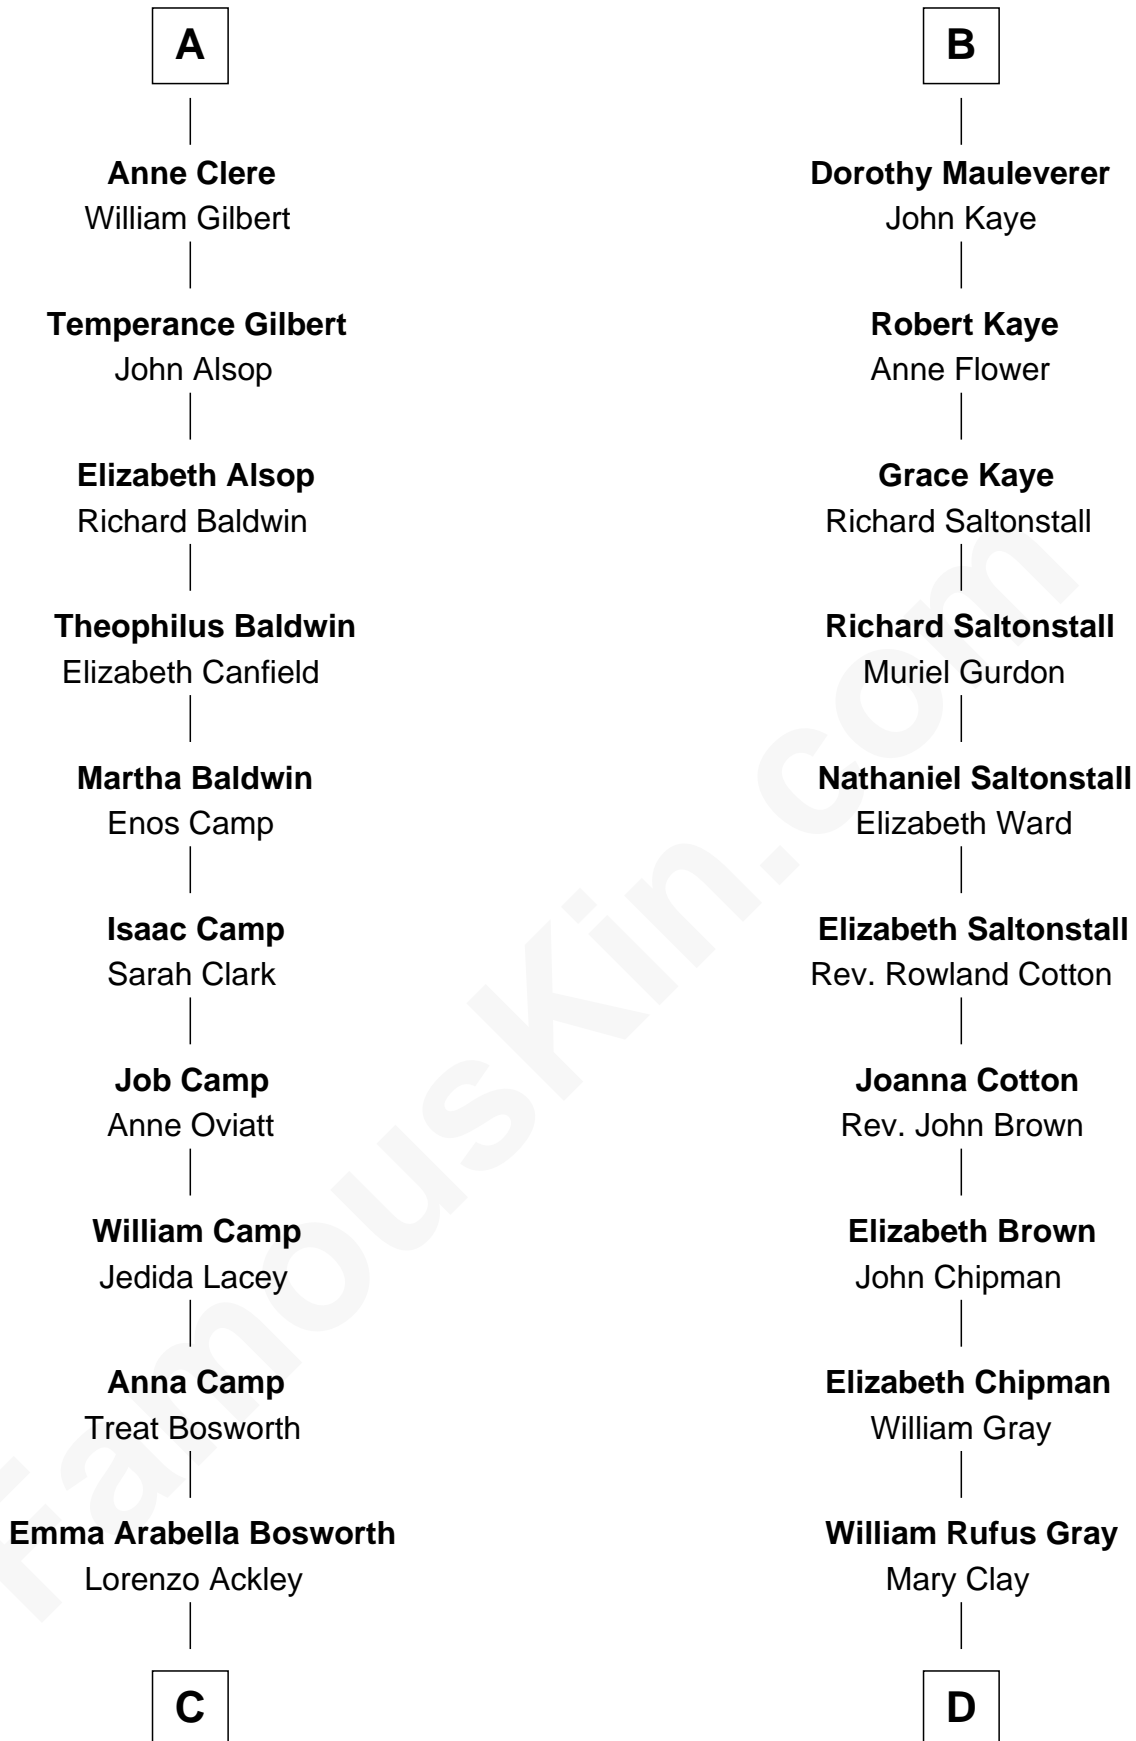

FamousKin.com

Relationship Chart of Sydney Biddle Barrows

Mayflower Madam

21st cousin of

Story Musgrave

NASA Astronaut

Sir Thomas de Beauchamp

Katherine de Mortimer

Eleanor Conyers

Sir Ninian Markenfield

Dorothy Gascoigne

Alice Markenfield

Sir Robert Mauleverer

B

C

Helen Eva Ackley
William Gildersleeve Parke

Elizabeth Parke
Percy Ballantine

John Boyd Ballantine
Anne L. Crawford

Jeannette Ballantine
Donald Byers Barrows

Sydney Biddle Barrows
Mayflower Madam

D

William Gray
Sarah Frances Loring

Edward Gray
Elizabeth Gray Story

Marguerite Gray
John Butler Swann

Marguerite Swann
Percy Musgrave

Story Musgrave
NASA Astronaut