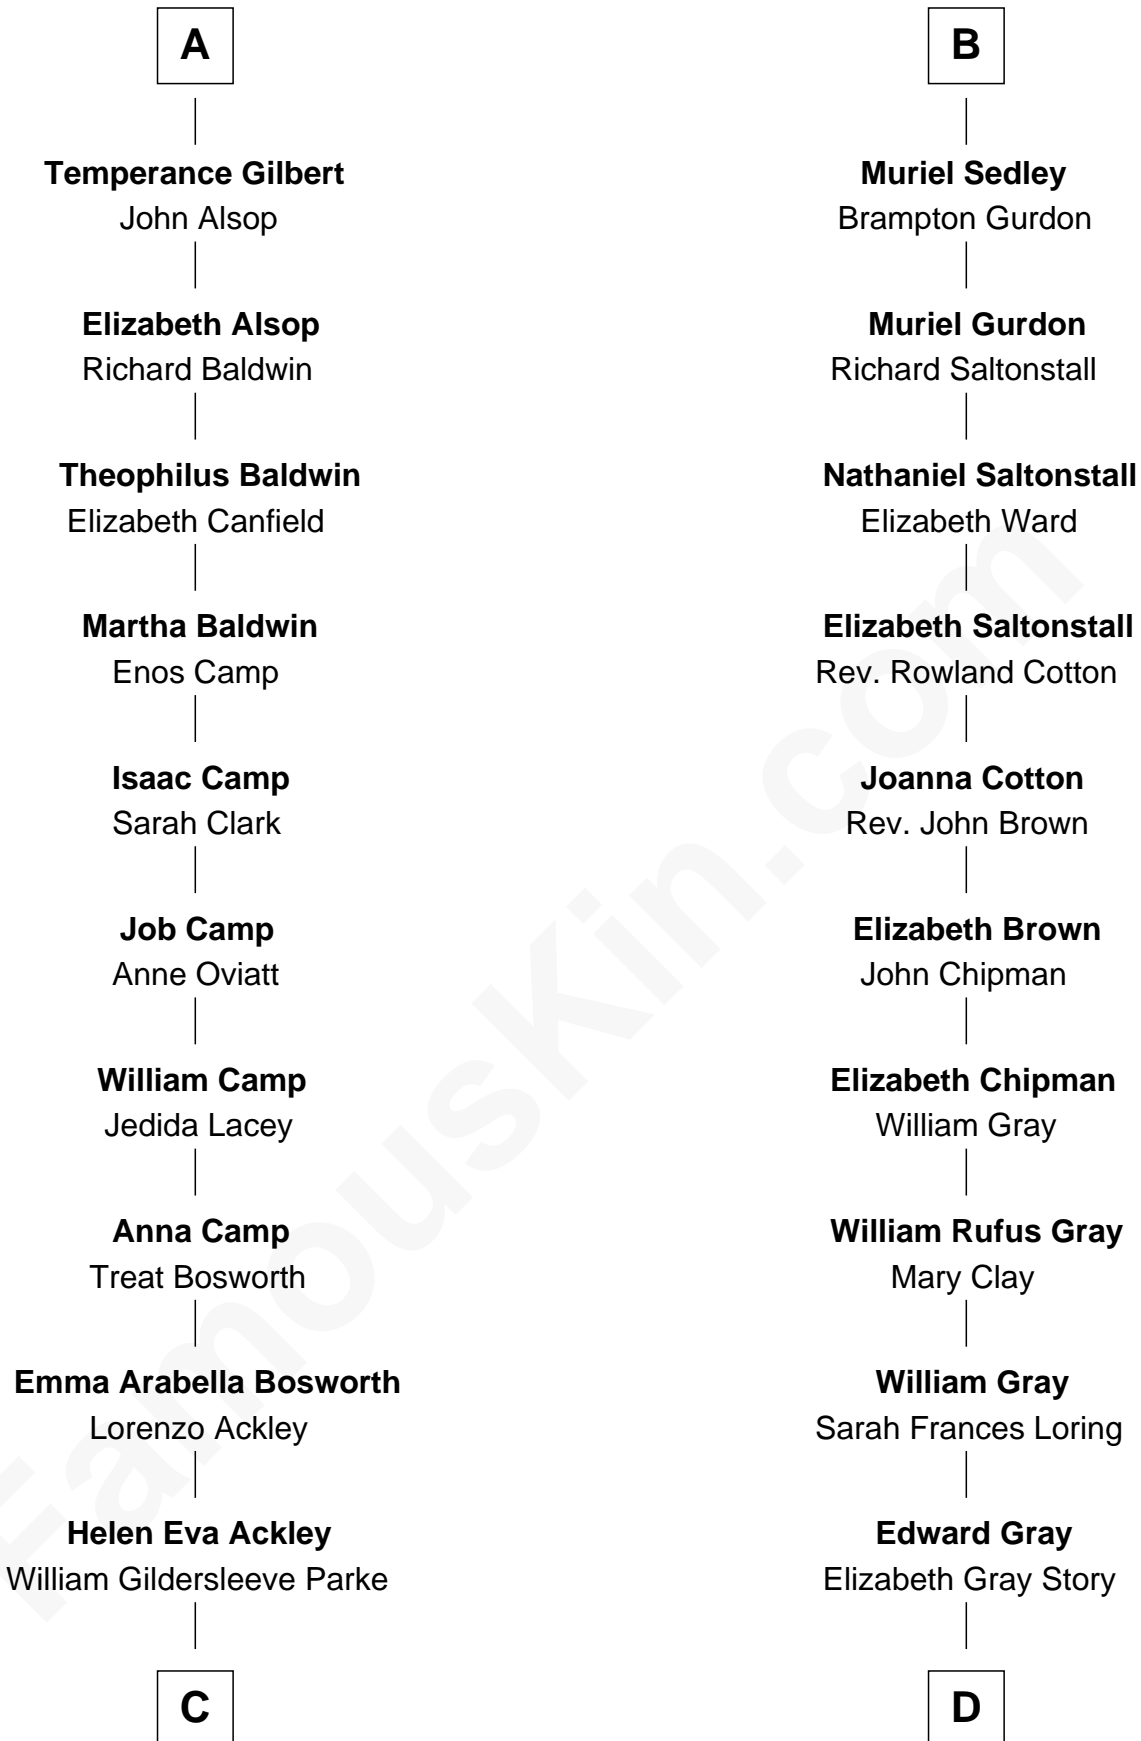

FamousKin.com

Relationship Chart of

Sydney Biddle Barrows

Mayflower Madam

19th cousin 1 time removed of

Story Musgrave

NASA Astronaut

Michael de la Pole
Katherine de Stafford

FamousKin.com