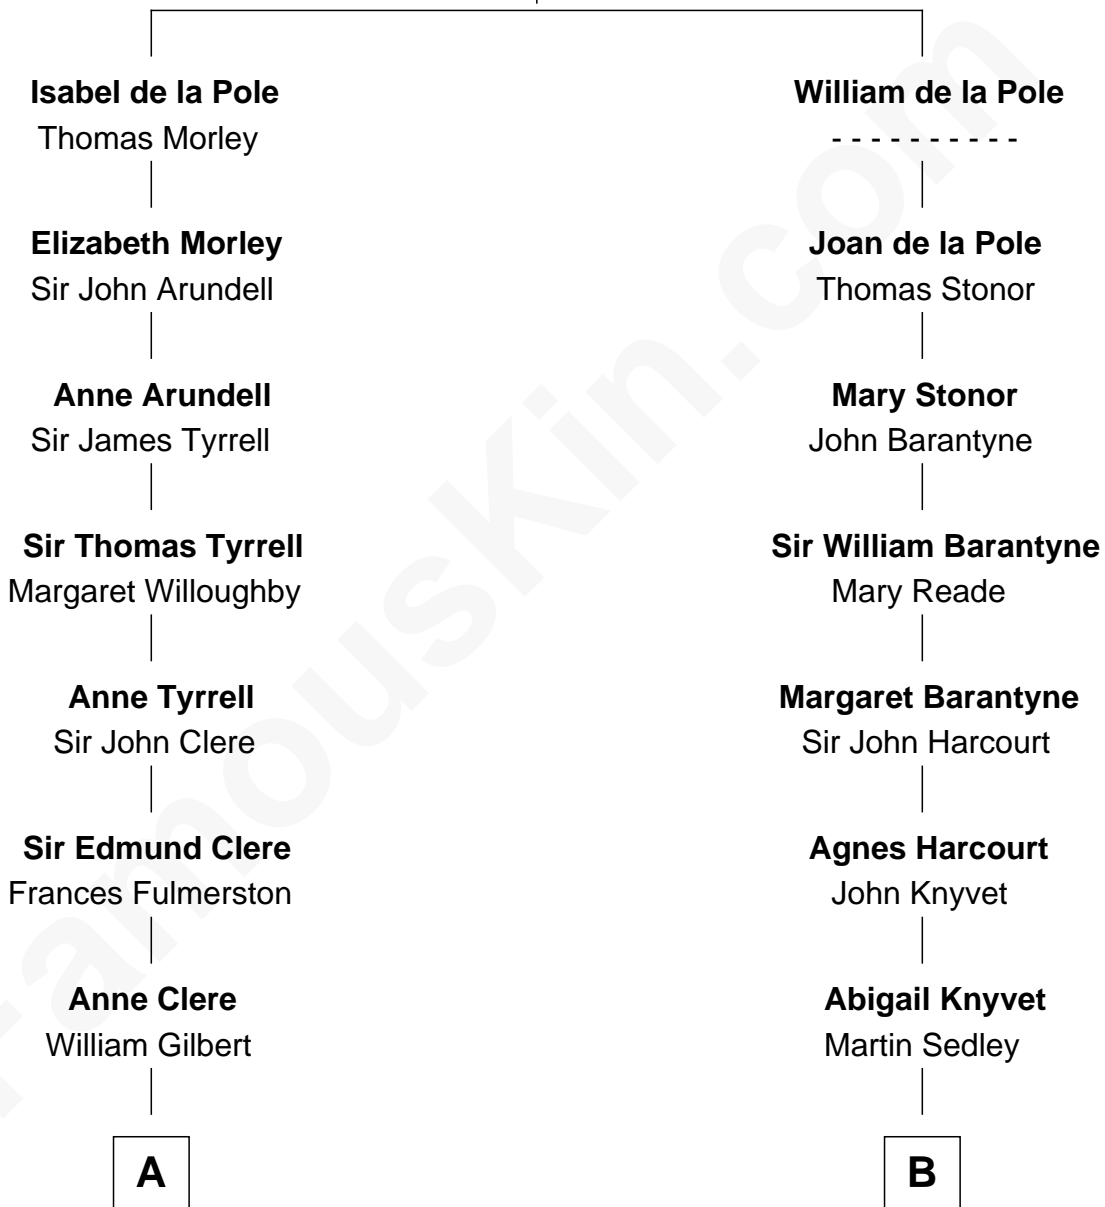

FamousKin.com

Relationship Chart of

Sydney Biddle Barrows

Mayflower Madam

19th cousin 1 time removed of

Story Musgrave

NASA Astronaut

Michael de la Pole
Katherine de Stafford

FamousKin.com