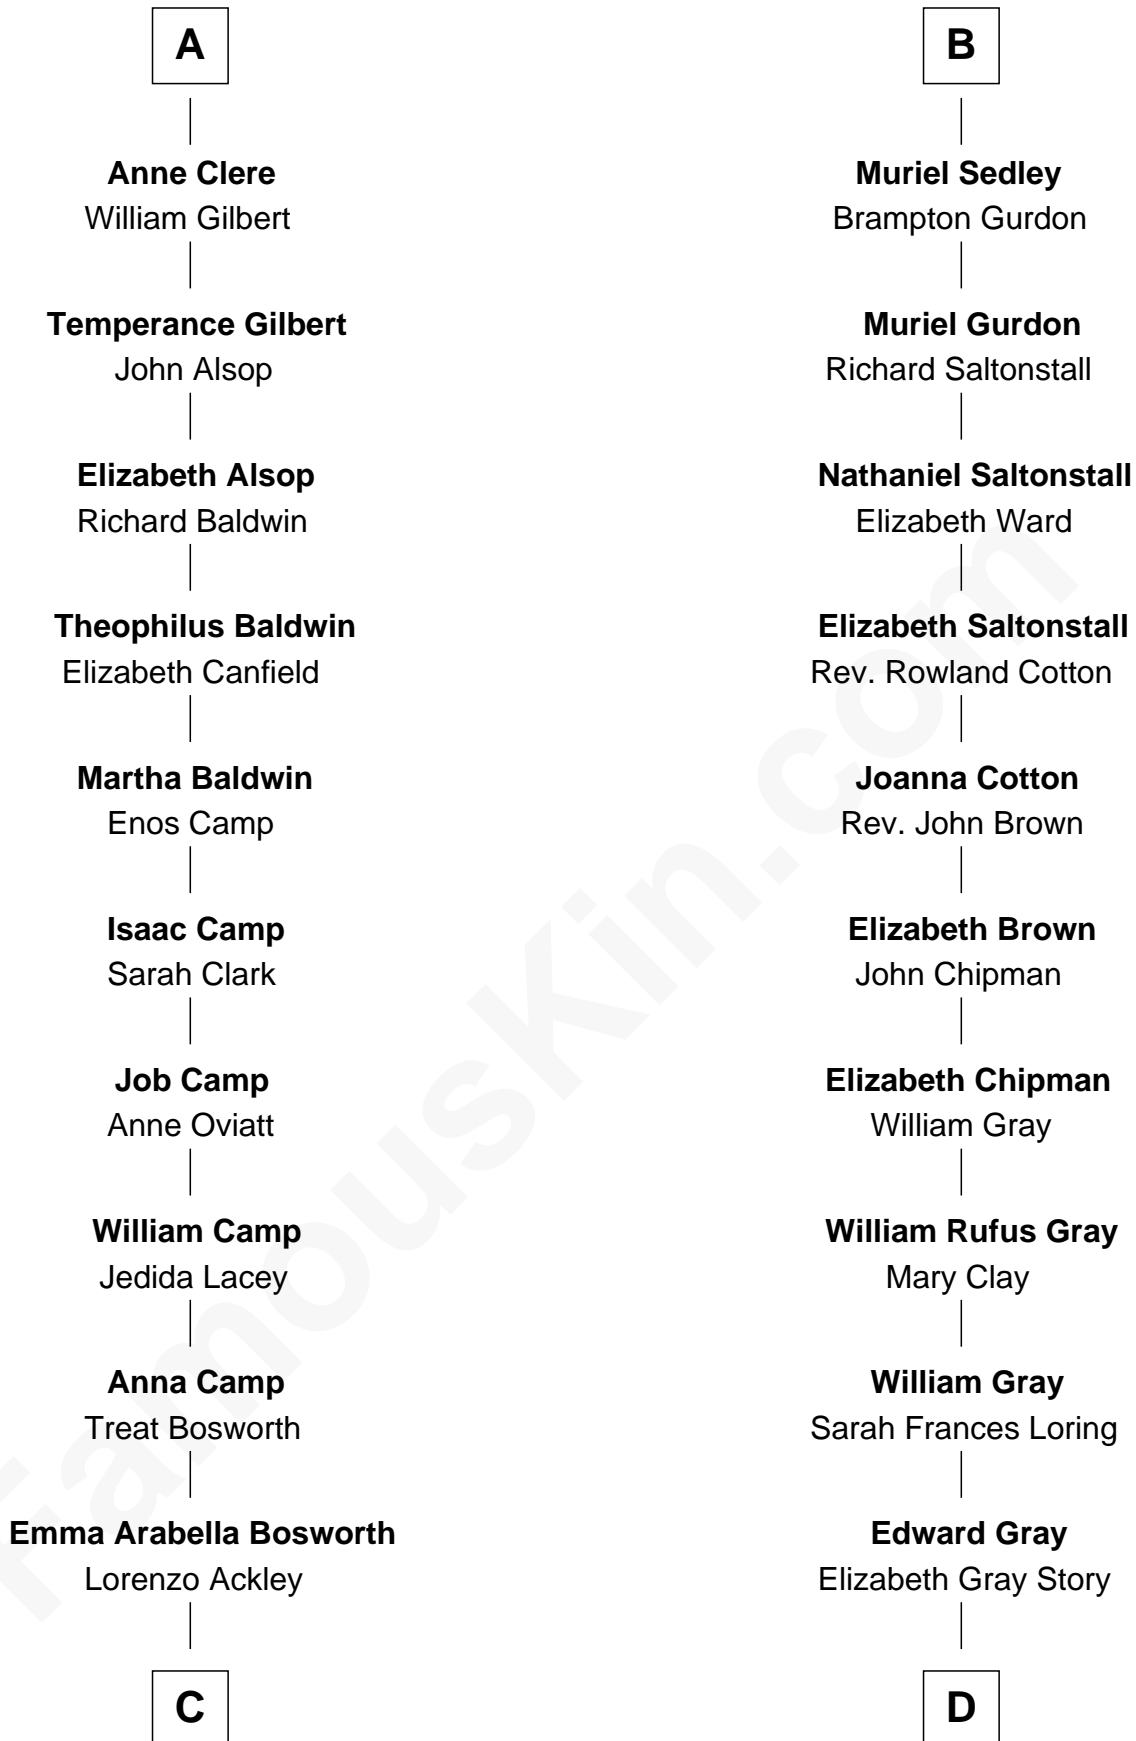

## Relationship Chart of Sydney Biddle Barrows

*Mayflower Madam*

19th cousin 2 times removed of

**Story Musgrave**

*NASA Astronaut*

**Sir Richard Fitzalan**

Elizabeth de Bohun

**Joan Fitzalan**  
Sir William Beauchamp

**A**

**Elizabeth Fitzalan**  
Sir Thomas Mowbray

**Margaret Mowbray**  
Sir Robert Howard

**Sir John Howard**  
Margaret Chedworth

**Katherine Howard**  
Sir John Bouchier

**Jane Bouchier**  
Edmund Knyvet

**John Knyvet**  
Agnes Harcourt

**Abigail Knyvet**  
Martin Sedley

**B**

**C**

**Helen Eva Ackley**  
William Gildersleeve Parke

**Elizabeth Parke**  
Percy Ballantine

**John Boyd Ballantine**  
Anne L. Crawford

**Jeannette Ballantine**  
Donald Byers Barrows

**Sydney Biddle Barrows**  
*Mayflower Madam*

**D**

**Marguerite Gray**  
John Butler Swann

**Marguerite Swann**  
Percy Musgrave

**Story Musgrave**  
*NASA Astronaut*