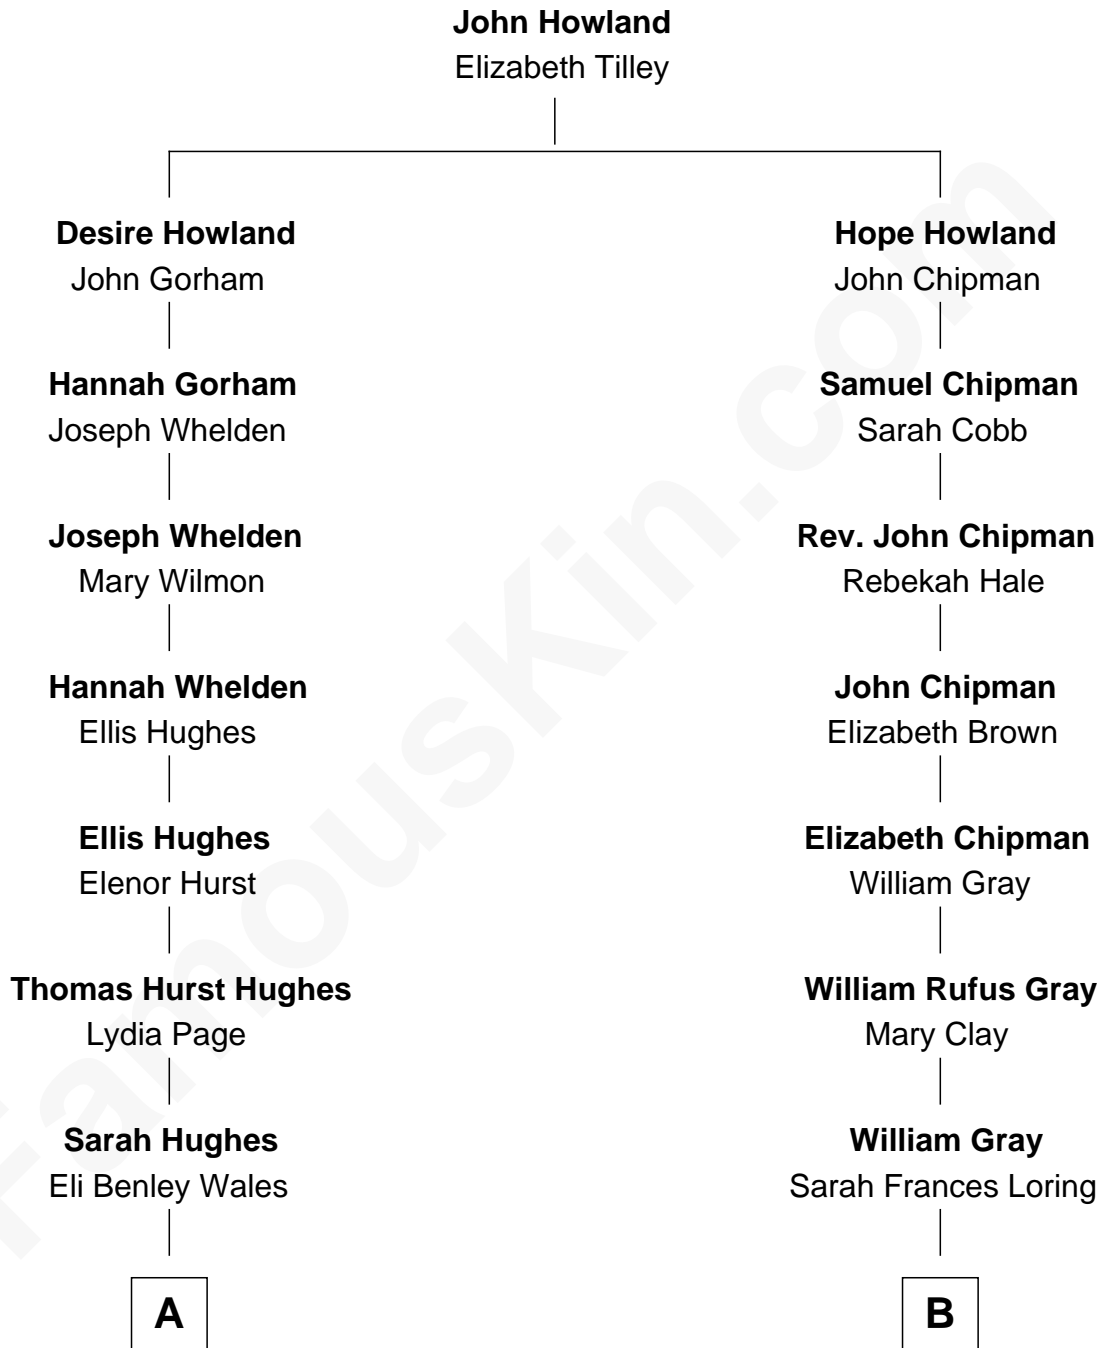

# FamousKin.com

## Relationship Chart of Sydney Biddle Barrows

*Mayflower Madam*

10th cousin 1 time removed of

**Story Musgrave**

*NASA Astronaut*

**A**

**Mary Hughes Wales**  
Walter Almer Barrows

**Walter Almer Barrows**  
Sarah Olive Byers

**Donald Byers Barrows**  
Sydney Biddle

**Donald Byers Barrows**  
Jeannette Ballantine

**Sydney Biddle Barrows**  
*Mayflower Madam*

**B**

**Edward Gray**  
Elizabeth Gray Story

**Marguerite Gray**  
John Butler Swann