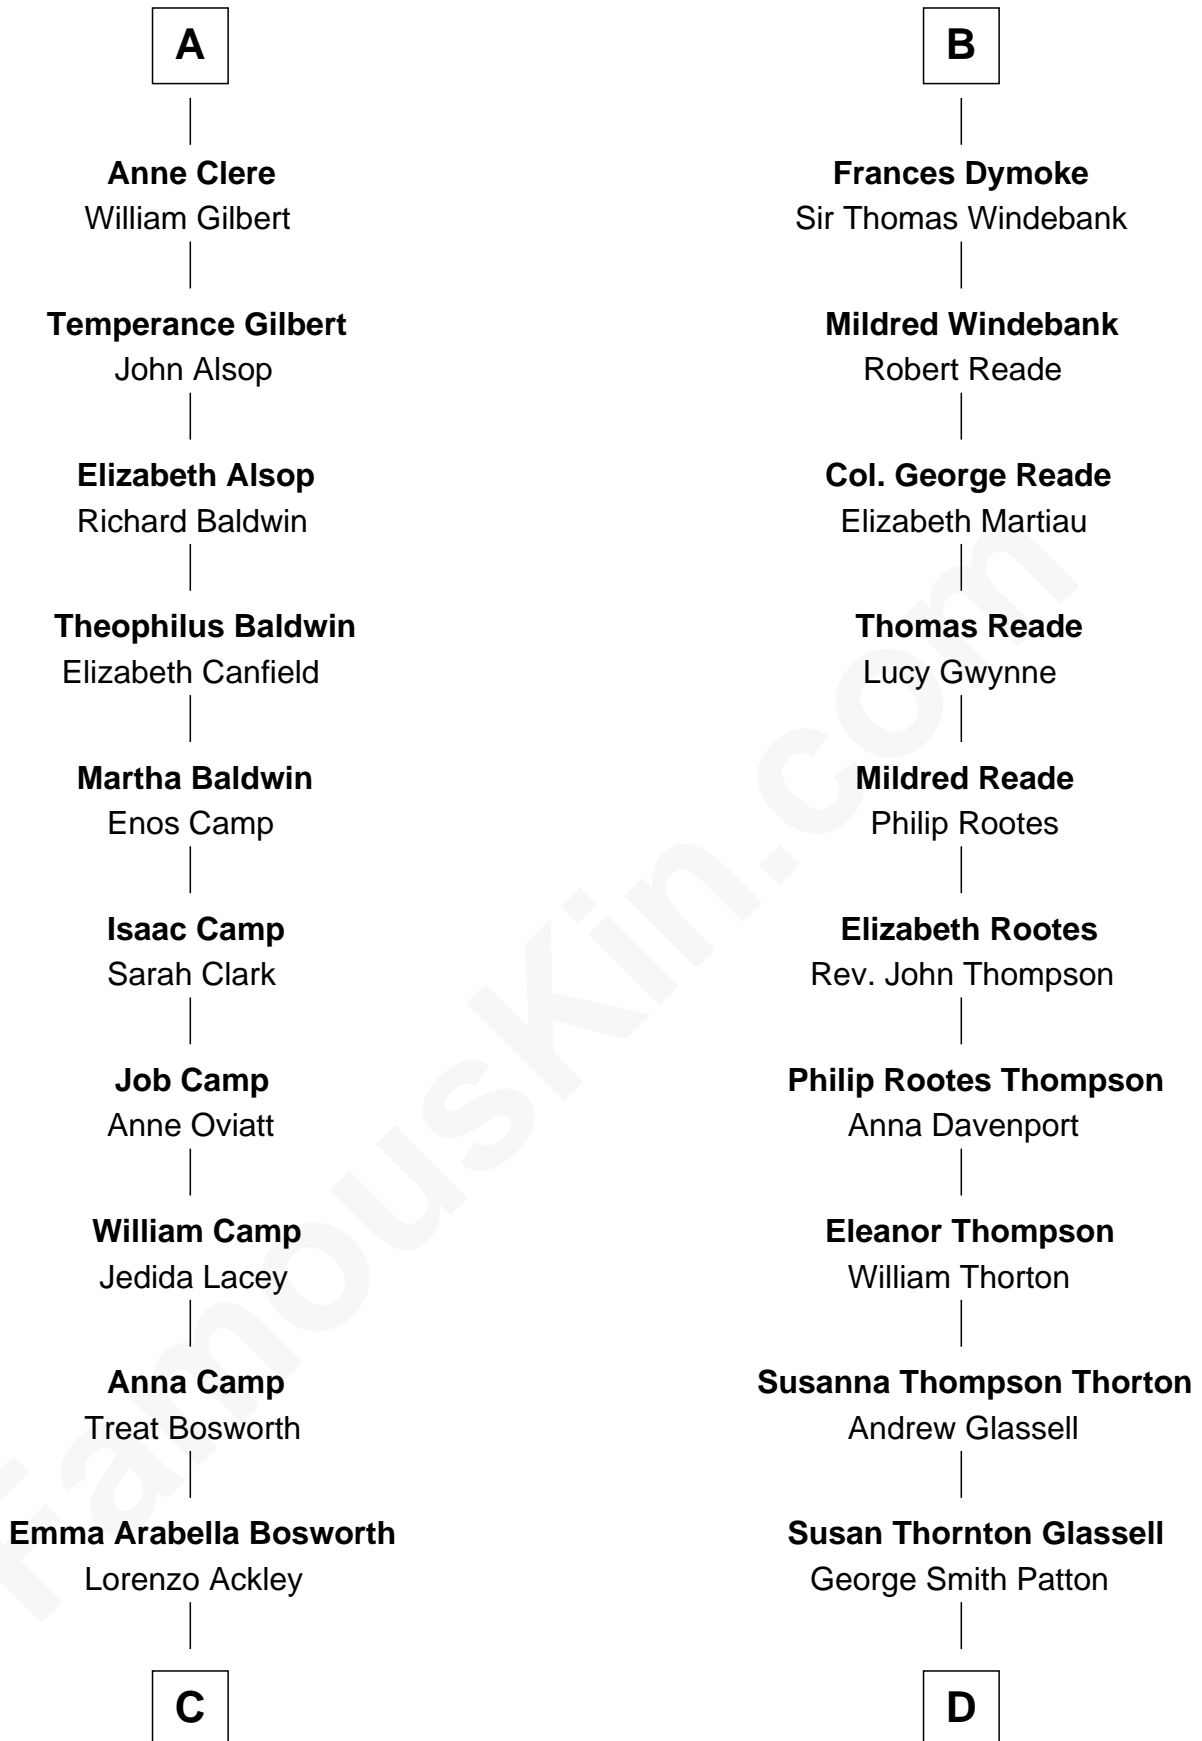

**FamousKin.com**  
**Relationship Chart of**  
**Sydney Biddle Barrows**  
*Mayflower Madam*

18th cousin 3 times removed of  
**General George S. Patton**  
*U.S. Army - World War II*

FamousKin.com