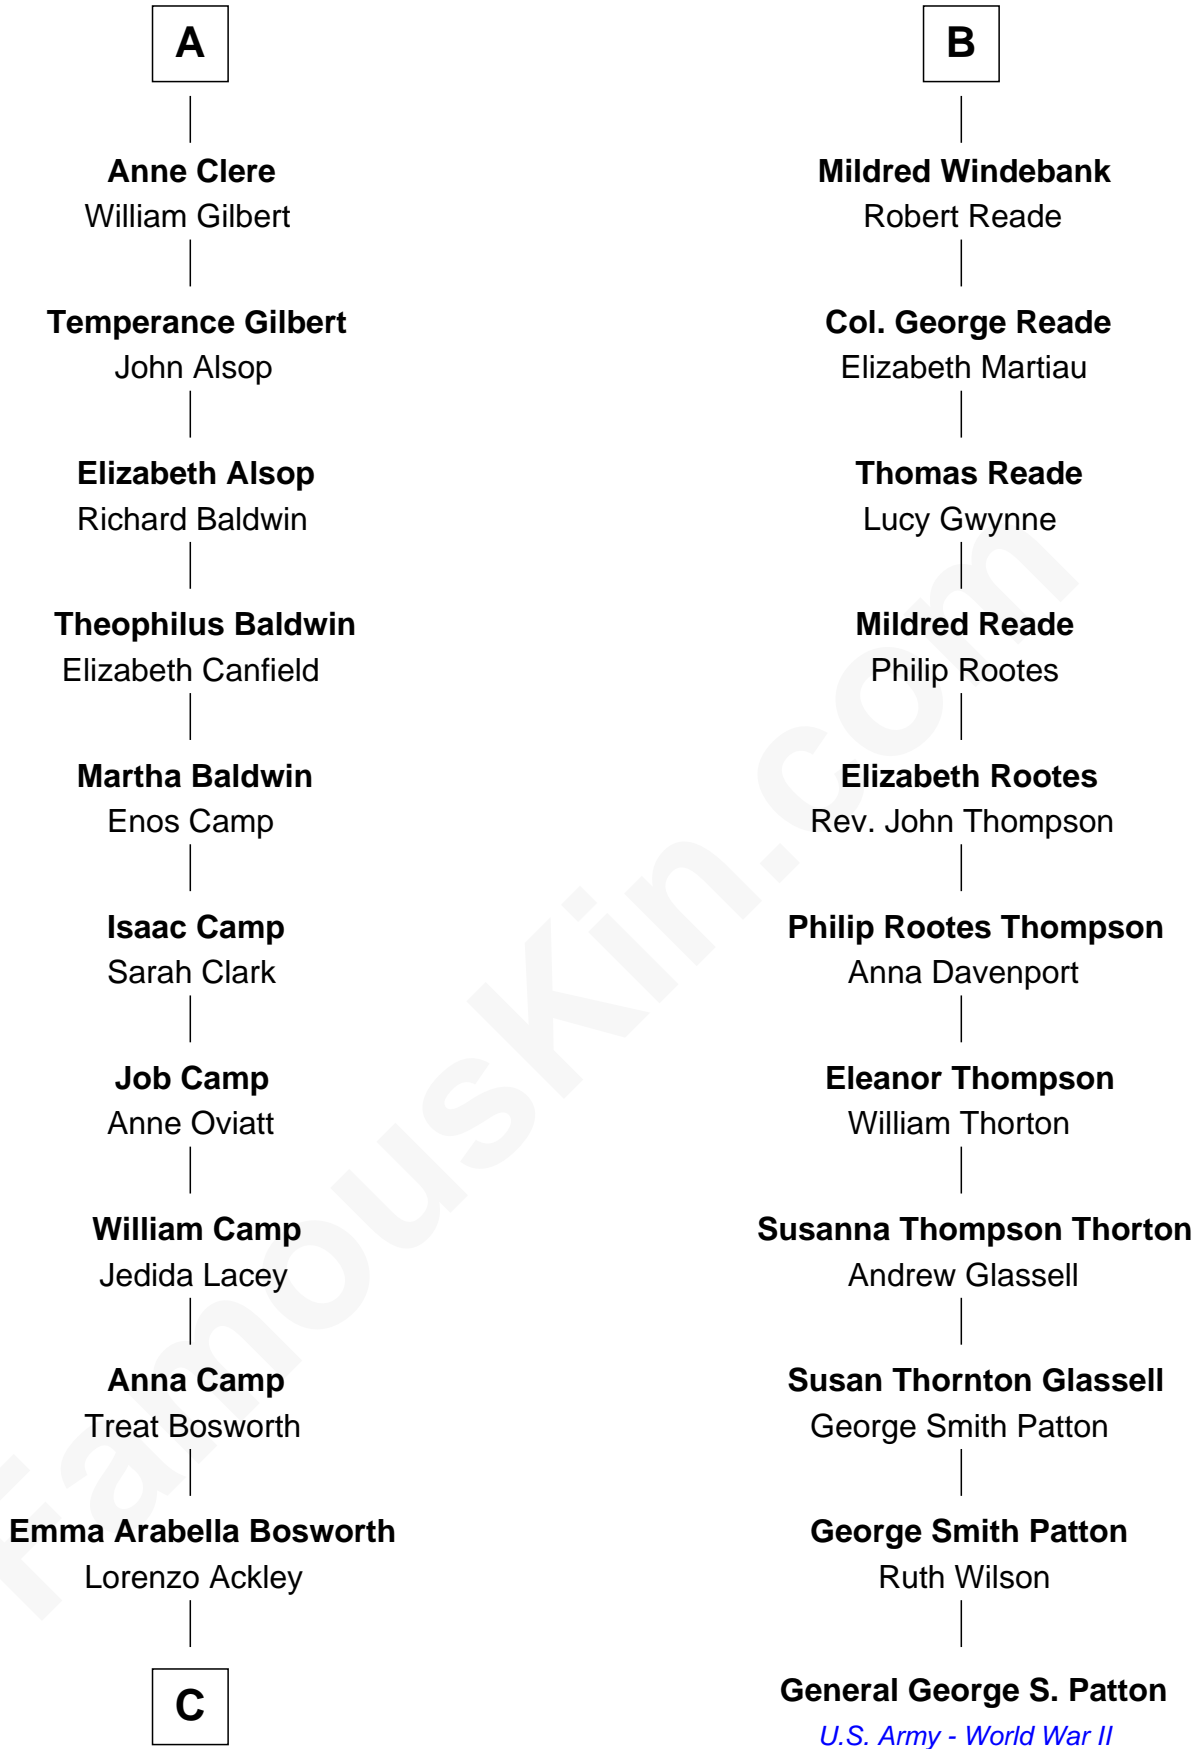

FamousKin.com
Relationship Chart of
Sydney Biddle Barrows
Mayflower Madam

17th cousin 4 times removed of
General George S. Patton
U.S. Army - World War II

C

—
Helen Eva Ackley
William Gildersleeve Parke

—
Elizabeth Parke
Percy Ballantine

—
John Boyd Ballantine
Anne L. Crawford

—
Jeannette Ballantine
Donald Byers Barrows

—
Sydney Biddle Barrows
Mayflower Madam

FamousKin.com