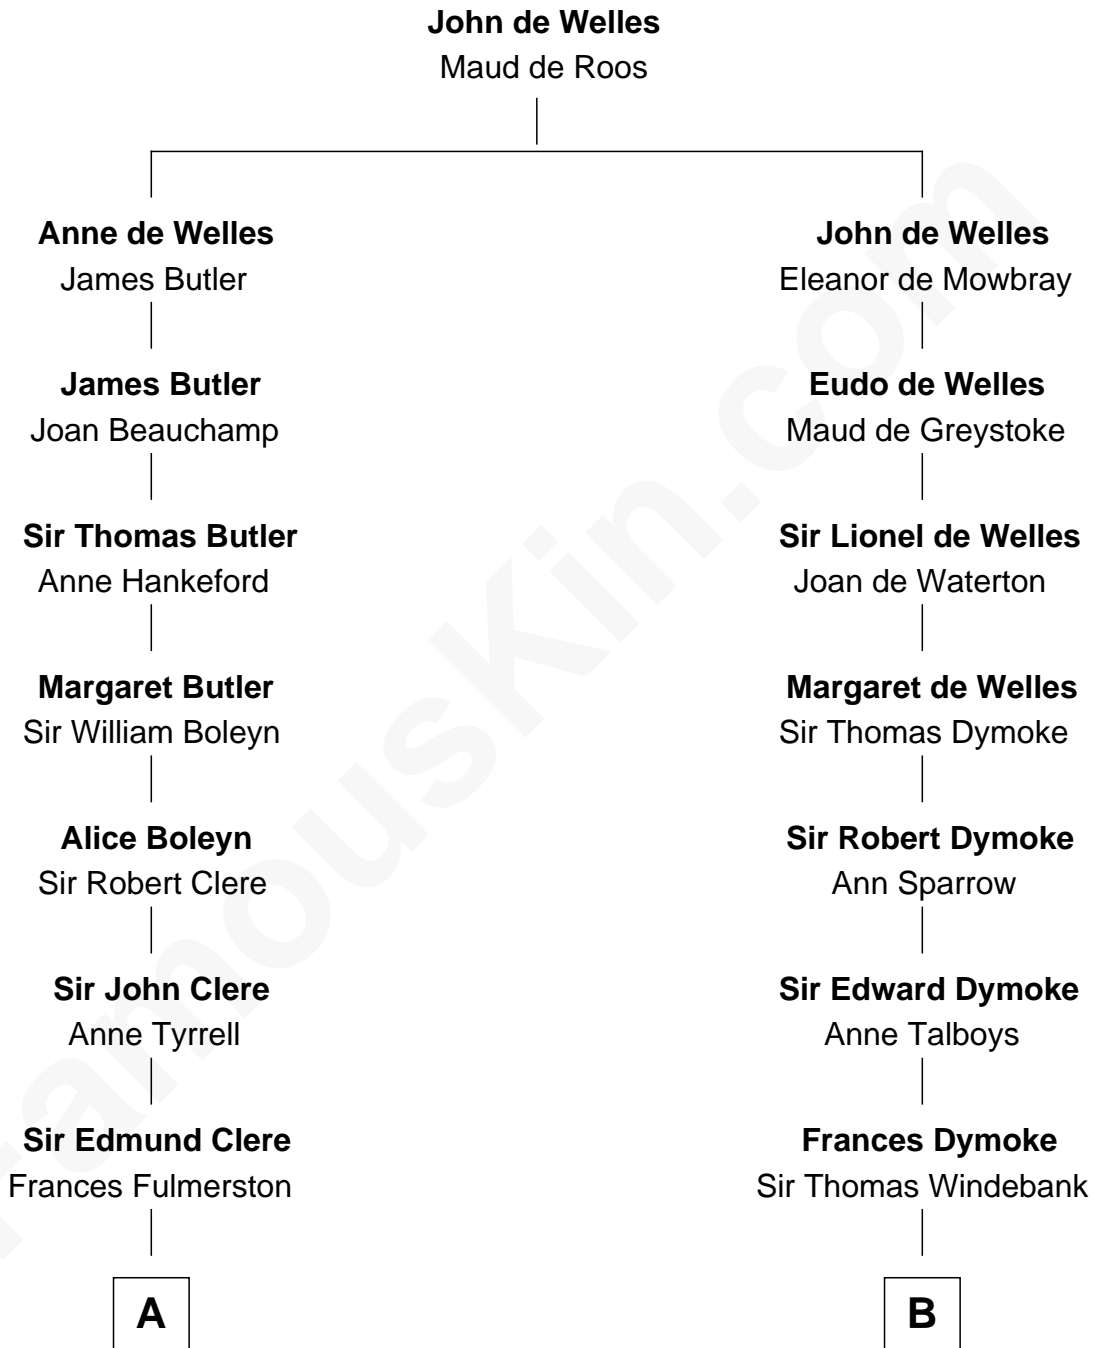

FamousKin.com
Relationship Chart of
Sydney Biddle Barrows
Mayflower Madam

17th cousin 4 times removed of
General George S. Patton
U.S. Army - World War II

C

—
Helen Eva Ackley
William Gildersleeve Parke

—
Elizabeth Parke
Percy Ballantine

—
John Boyd Ballantine
Anne L. Crawford

—
Jeannette Ballantine
Donald Byers Barrows

—
Sydney Biddle Barrows
Mayflower Madam

FamousKin.com