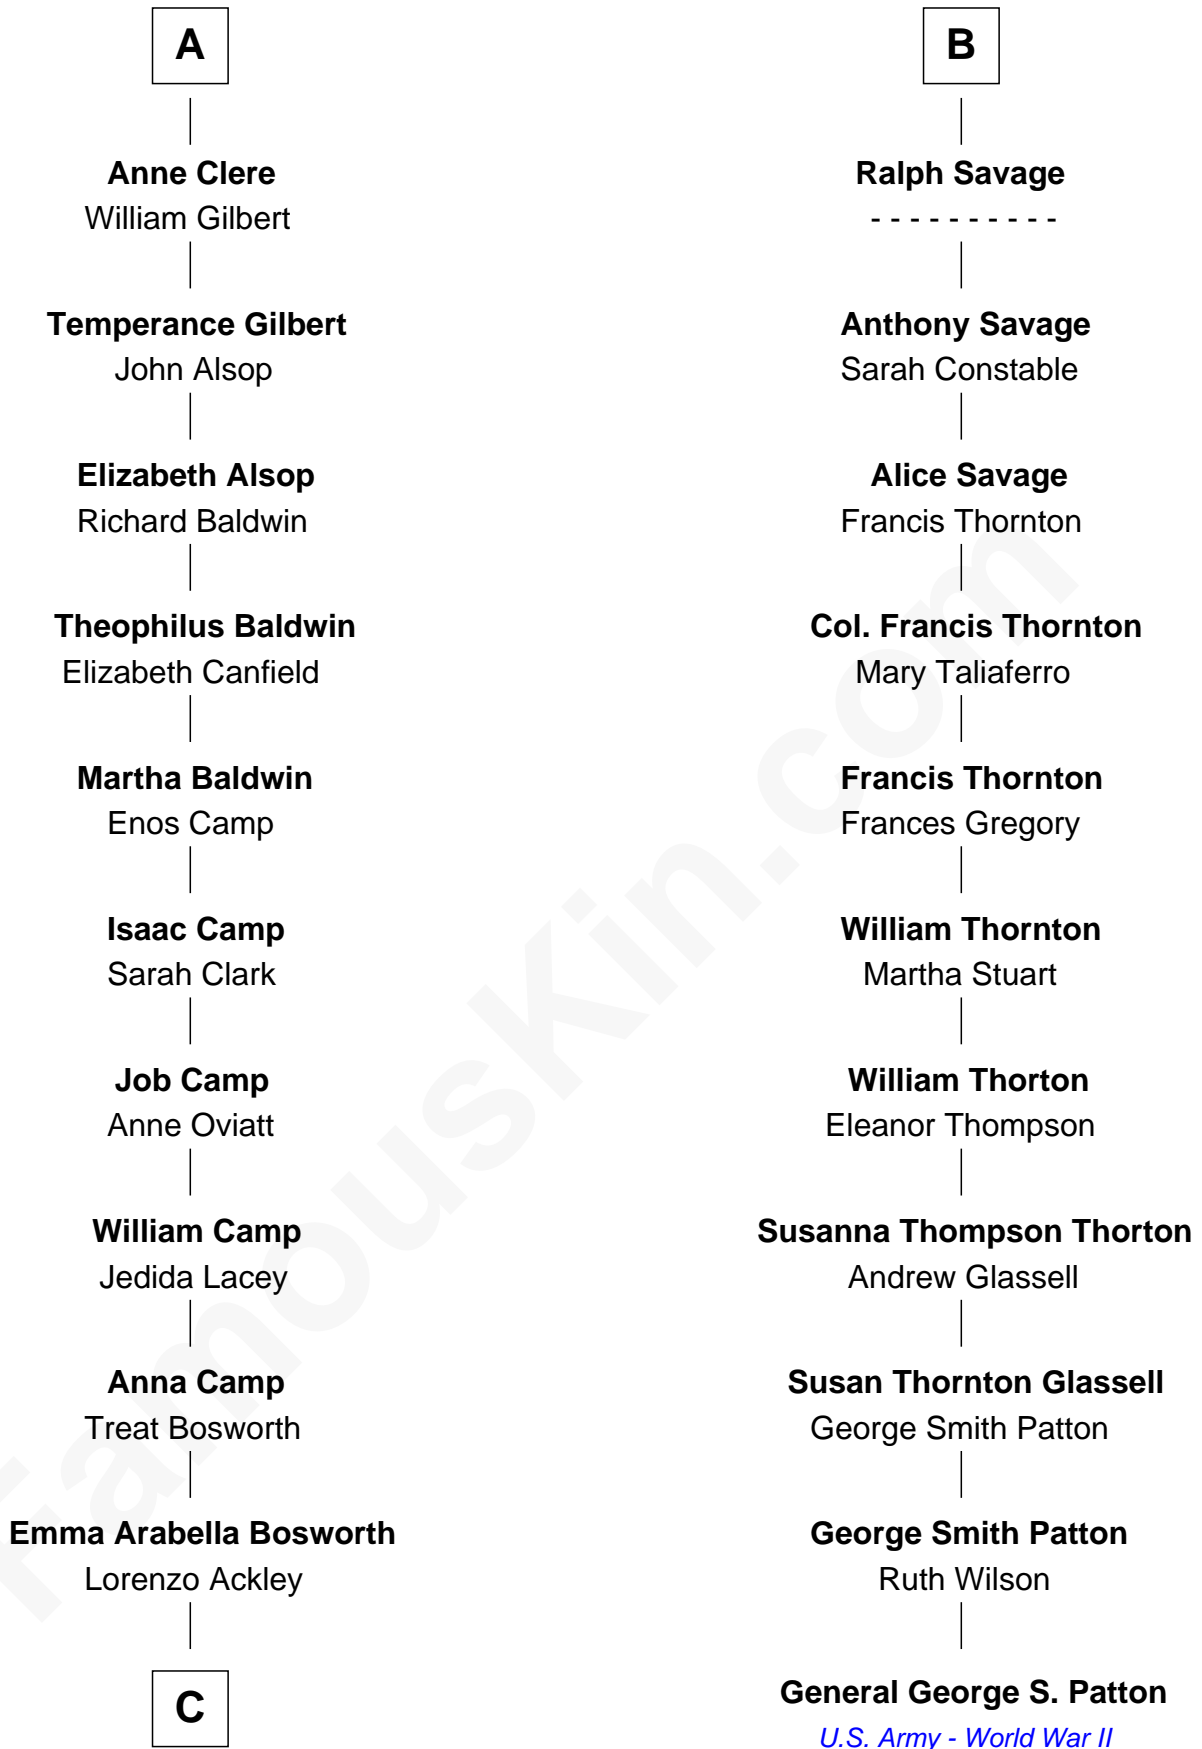

FamousKin.com
Relationship Chart of
Sydney Biddle Barrows
Mayflower Madam

17th cousin 4 times removed of

General George S. Patton
U.S. Army - World War II

Sir Richard Fitzalan
 Elizabeth de Bohun

C

—
Helen Eva Ackley
William Gildersleeve Parke