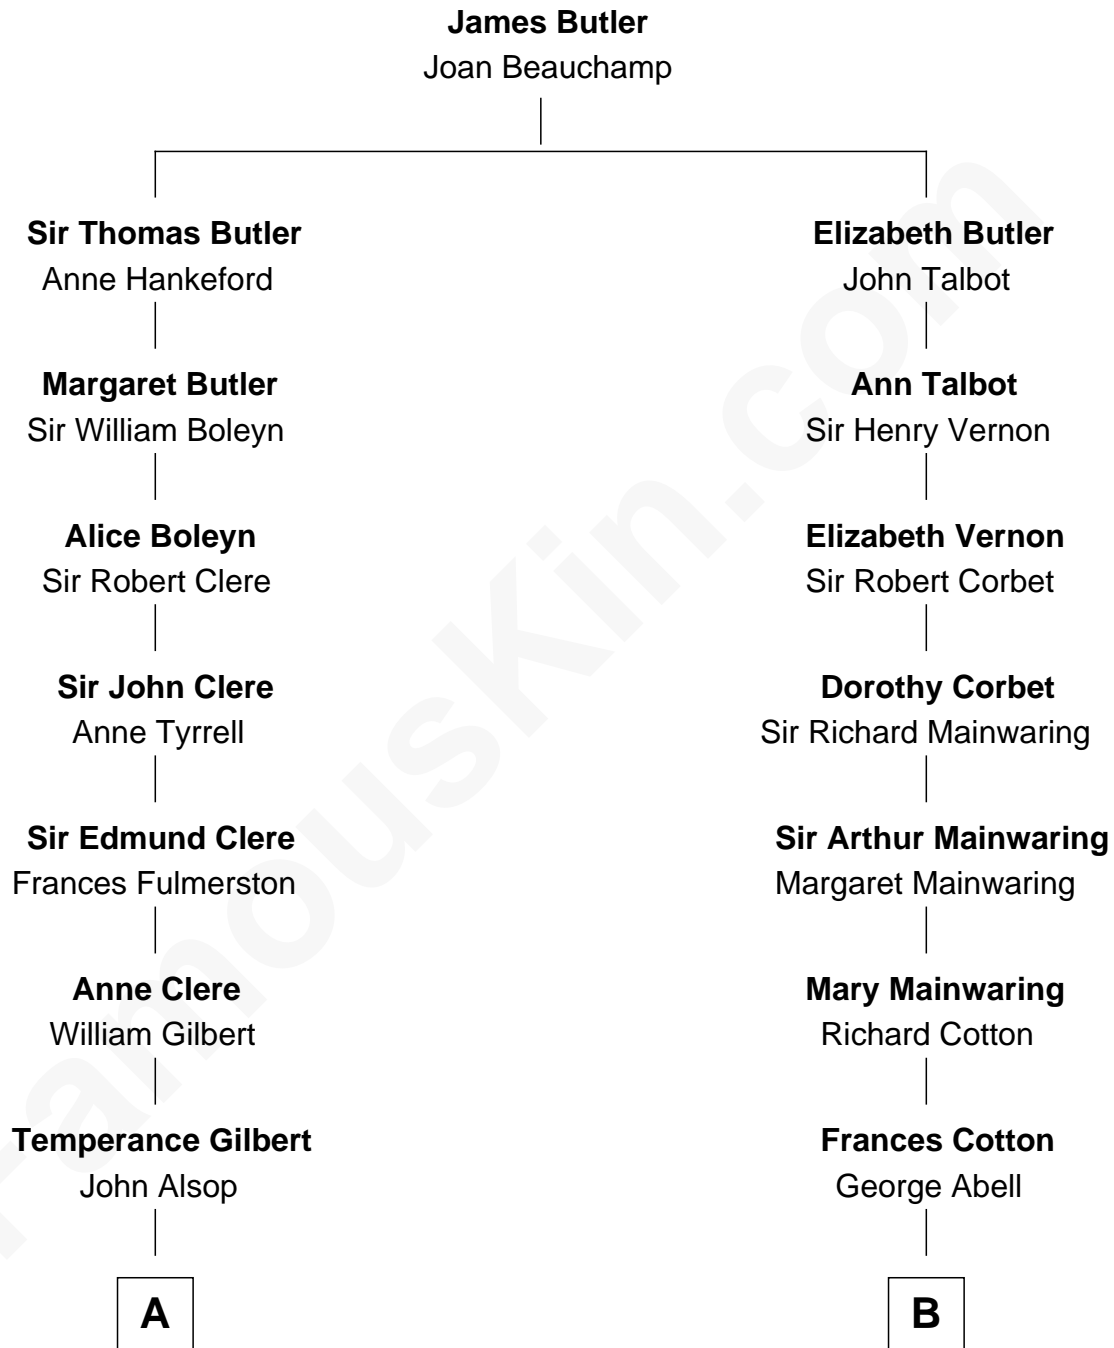

FamousKin.com

Relationship Chart of Sydney Biddle Barrows

Mayflower Madam

16th cousin 3 times removed of

Lizzie Borden

Accused Murderess

C

—
John Boyd Ballantine

Anne L. Crawford

—
Jeannette Ballantine

Donald Byers Barrows

—
Sydney Biddle Barrows

Mayflower Madam

FamousKin.com