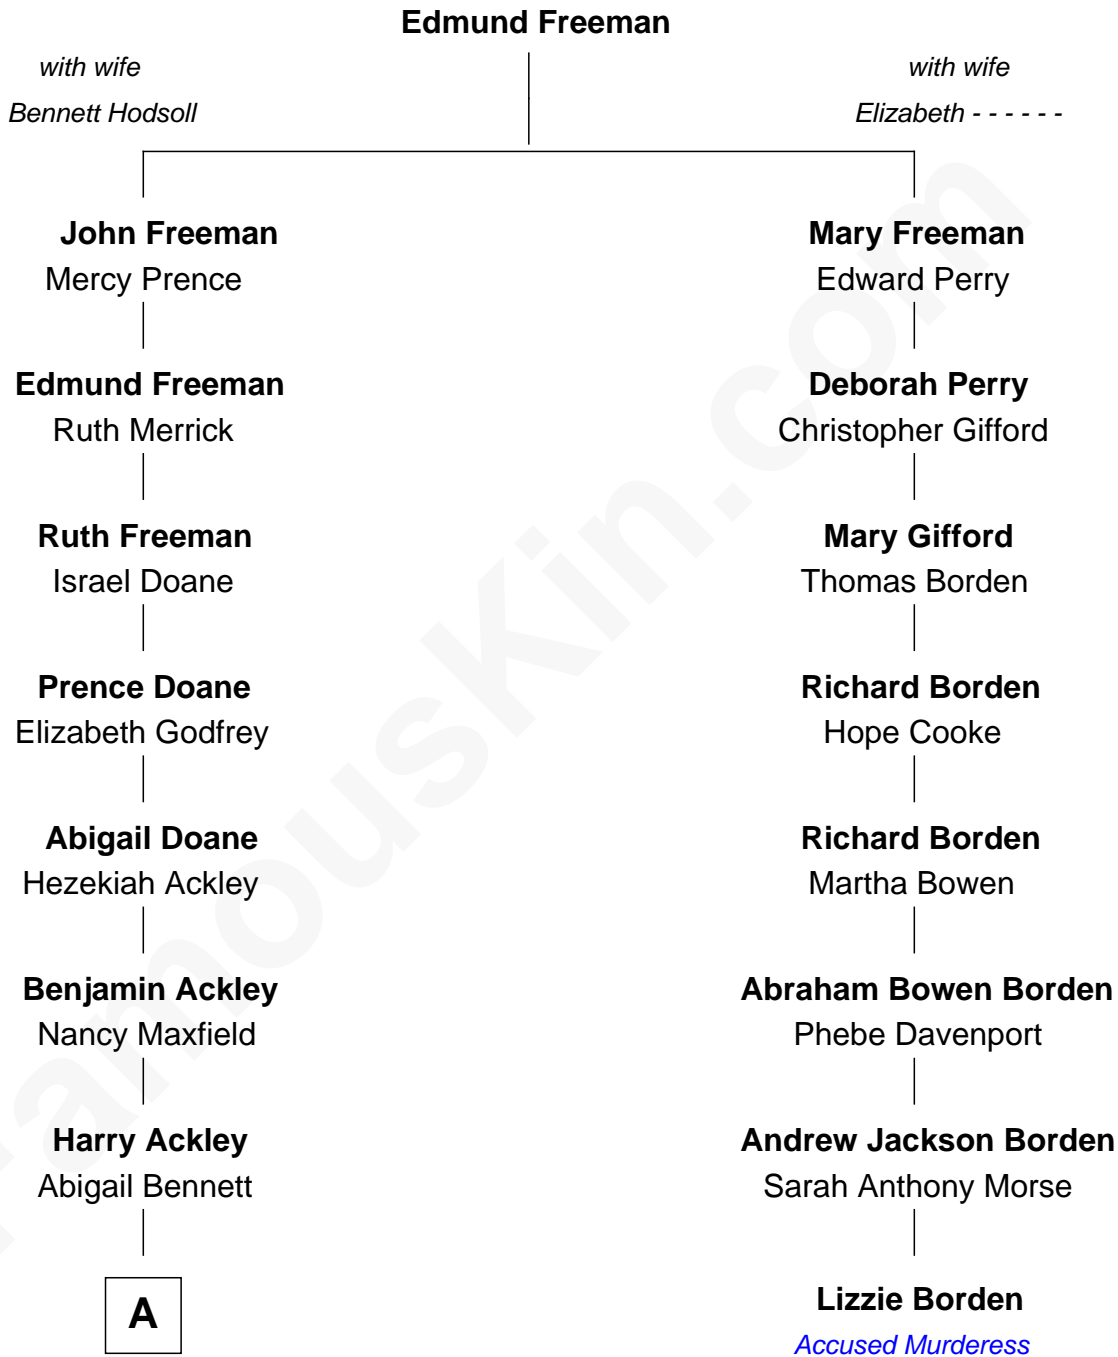

**FamousKin.com**  
**Relationship Chart of**  
**Sydney Biddle Barrows**  
*Mayflower Madam*

7th cousin 5 times removed of

**Lizzie Borden**  
*Accused Murderess*

**A**

—  
**Lorenzo Ackley**  
Emma Arabella Bosworth

—  
**Helen Eva Ackley**  
William Gildersleeve Parke

—  
**Elizabeth Parke**  
Percy Ballantine

—  
**John Boyd Ballantine**  
Anne L. Crawford

—  
**Jeannette Ballantine**  
Donald Byers Barrows

—  
**Sydney Biddle Barrows**  
*Mayflower Madam*