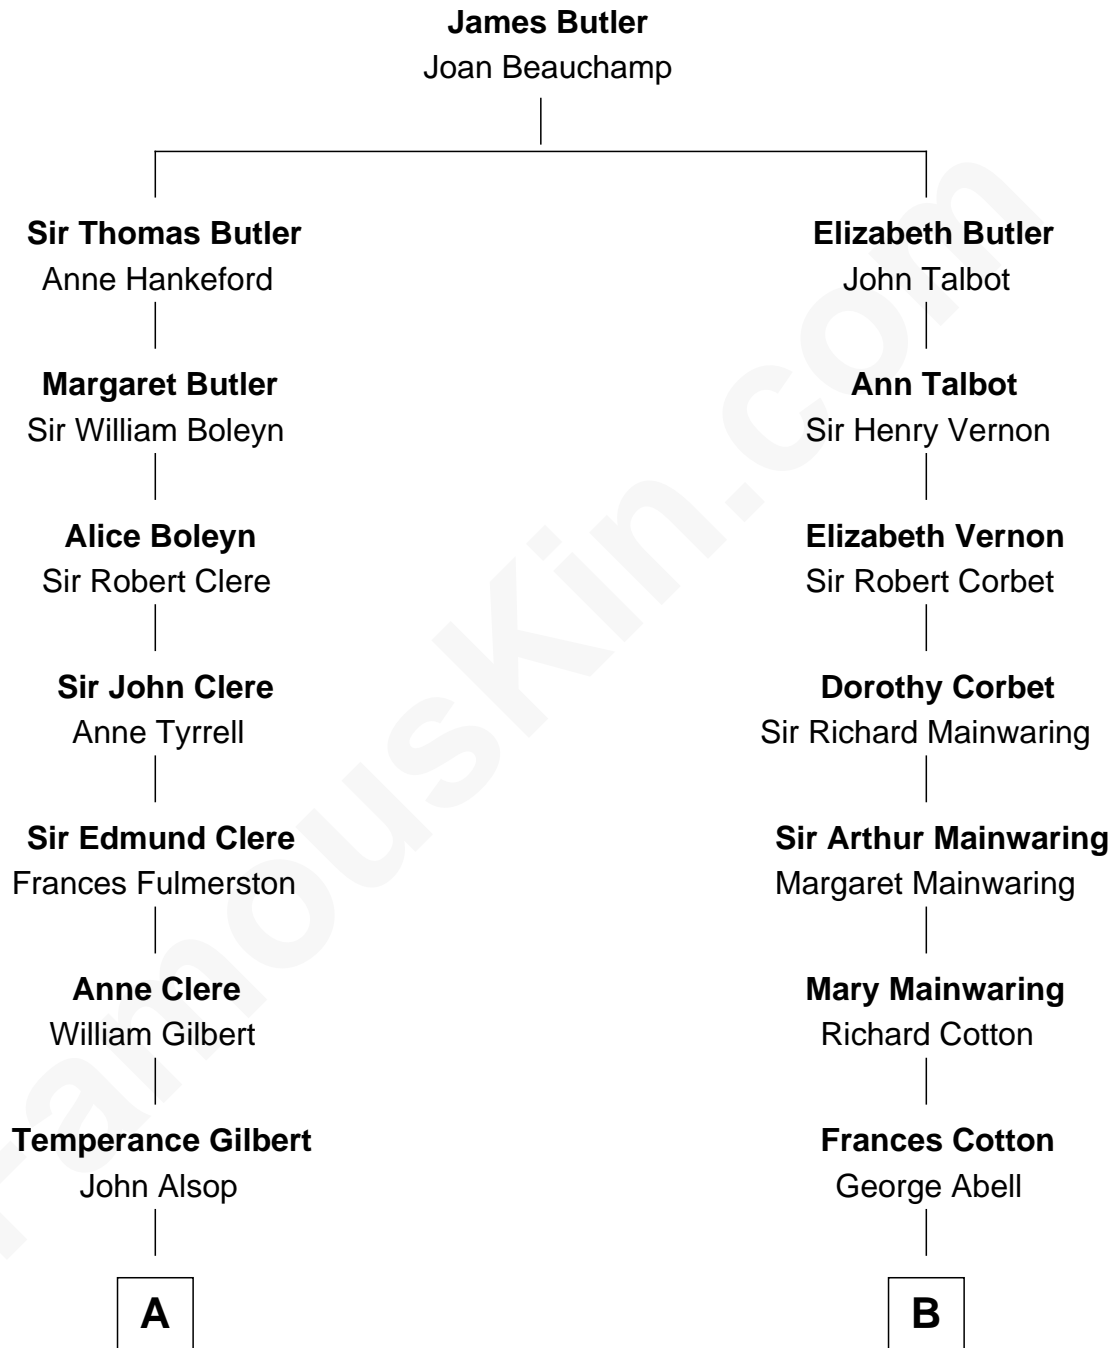

**FamousKin.com**  
**Relationship Chart of**  
**Sydney Biddle Barrows**  
*Mayflower Madam*

17th cousin 2 times removed of

**Elizabeth Montgomery**  
*TV Actress - "Bewitched"*

**C**

—  
**John Boyd Ballantine**

Anne L. Crawford

—  
**Jeannette Ballantine**

Donald Byers Barrows

—  
**Sydney Biddle Barrows**

*Mayflower Madam*

FamousKin.com