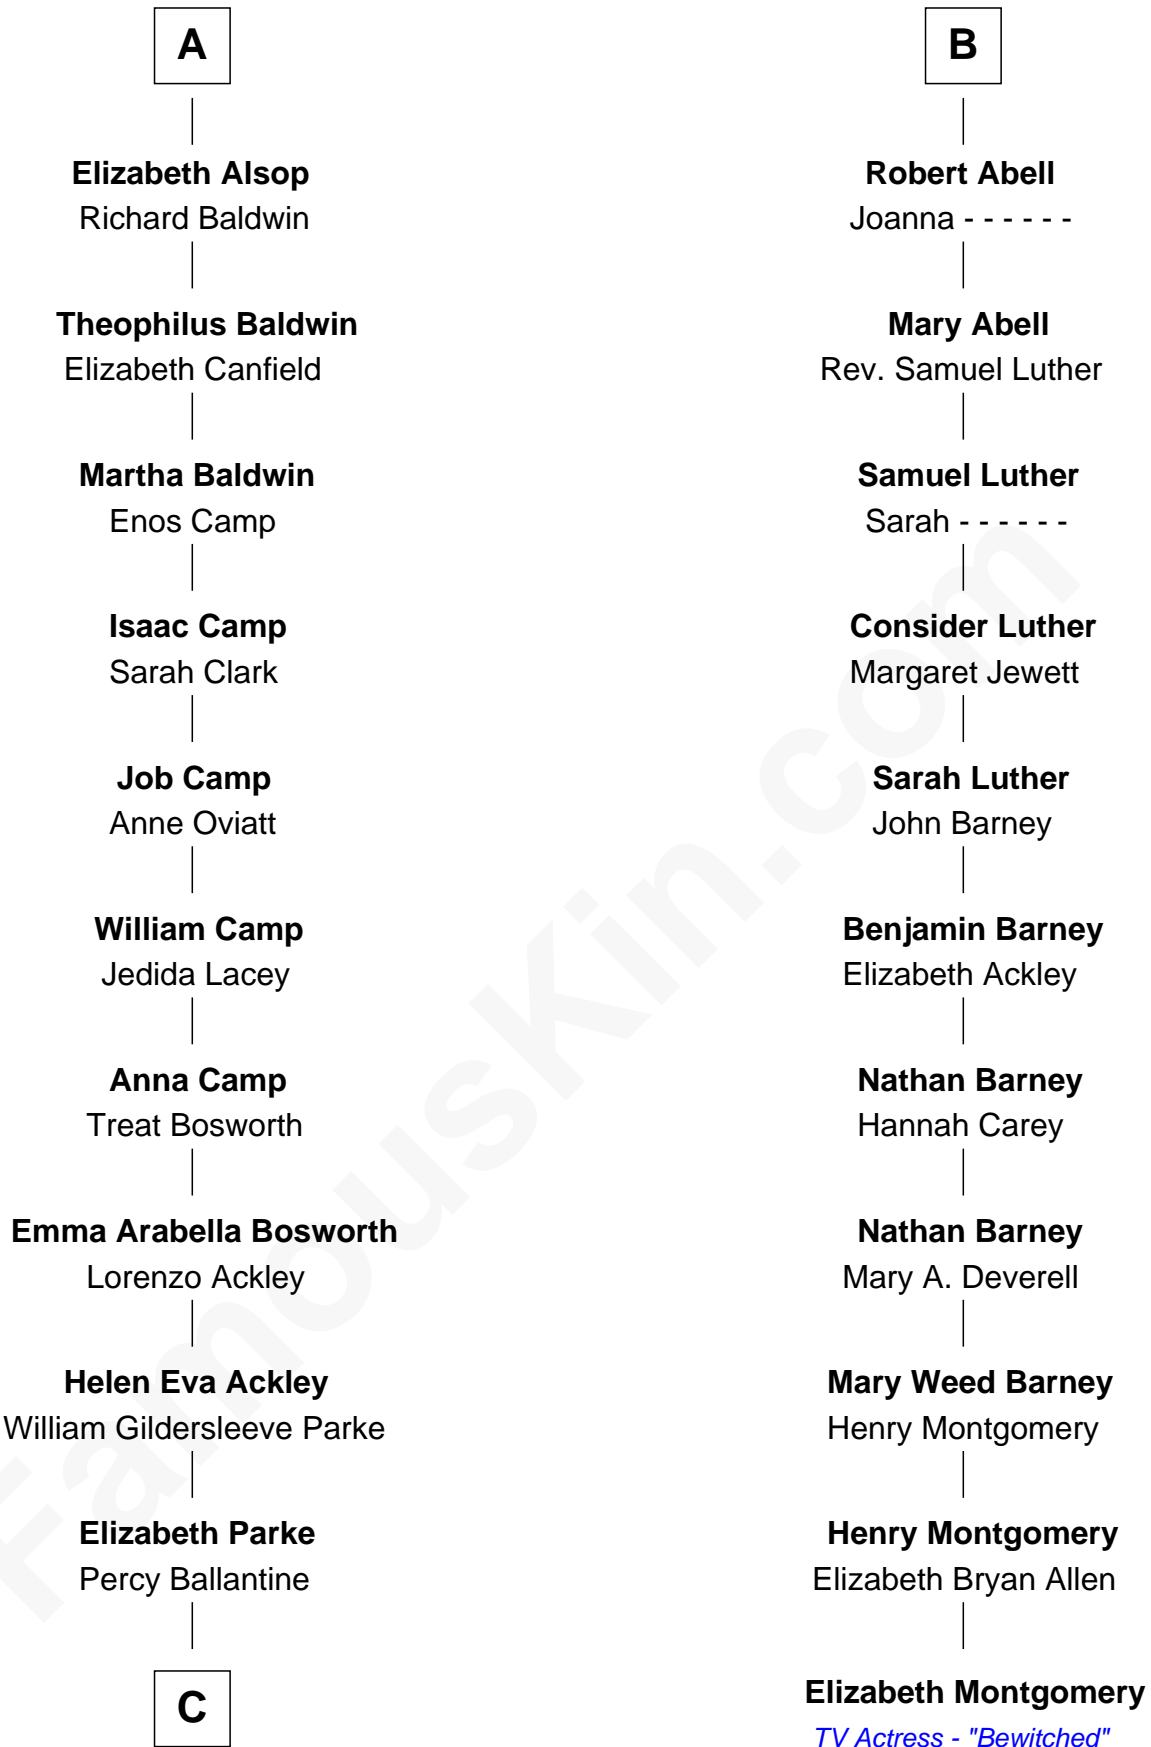

**FamousKin.com**  
**Relationship Chart of**  
**Sydney Biddle Barrows**  
*Mayflower Madam*

17th cousin 2 times removed of

**Elizabeth Montgomery**  
*TV Actress - "Bewitched"*

**C**

—  
**John Boyd Ballantine**

Anne L. Crawford

—  
**Jeannette Ballantine**

Donald Byers Barrows

—  
**Sydney Biddle Barrows**

*Mayflower Madam*

FamousKin.com