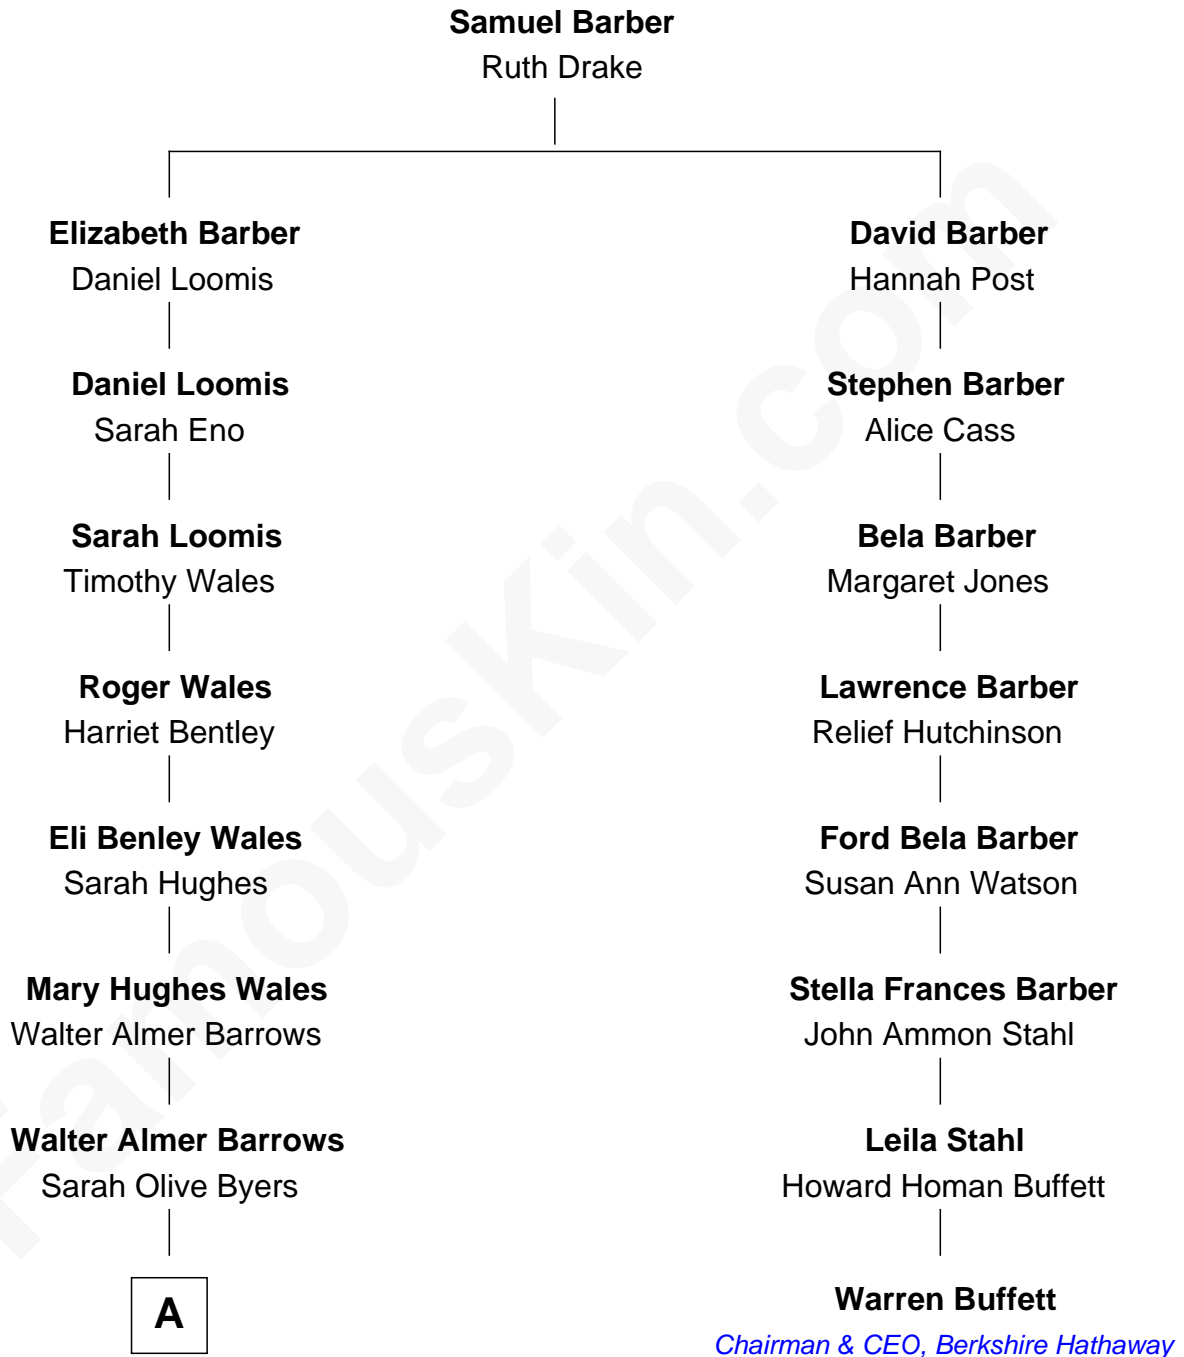

FamousKin.com

Relationship Chart of

Sydney Biddle Barrows

Mayflower Madam

7th cousin 2 times removed of

Warren Buffett

Chairman & CEO, Berkshire Hathaway

A

—
Donald Byers Barrows

Sydney Biddle

—
Donald Byers Barrows

Jeannette Ballantine

—
Sydney Biddle Barrows

Mayflower Madam

FamousKin.com