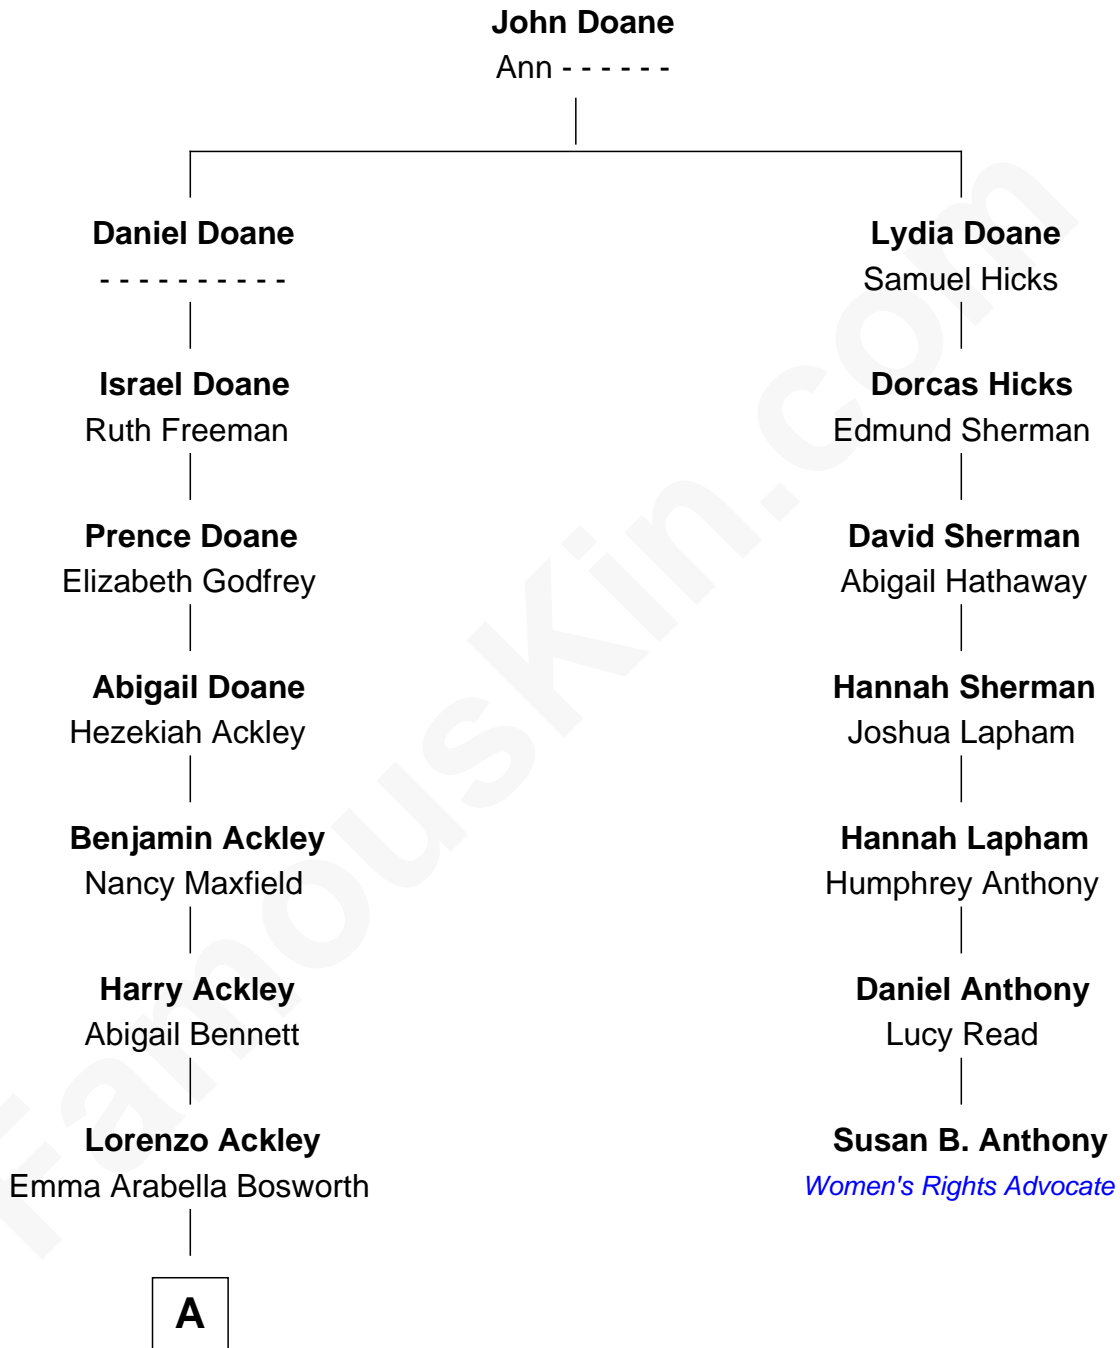

FamousKin.com
Relationship Chart of
Sydney Biddle Barrows
Mayflower Madam

6th cousin 5 times removed of

Susan B. Anthony
Women's Rights Advocate

A

—
Helen Eva Ackley
William Gildersleeve Parke

—
Elizabeth Parke
Percy Ballantine

—
John Boyd Ballantine
Anne L. Crawford

—
Jeannette Ballantine
Donald Byers Barrows

—
Sydney Biddle Barrows
Mayflower Madam