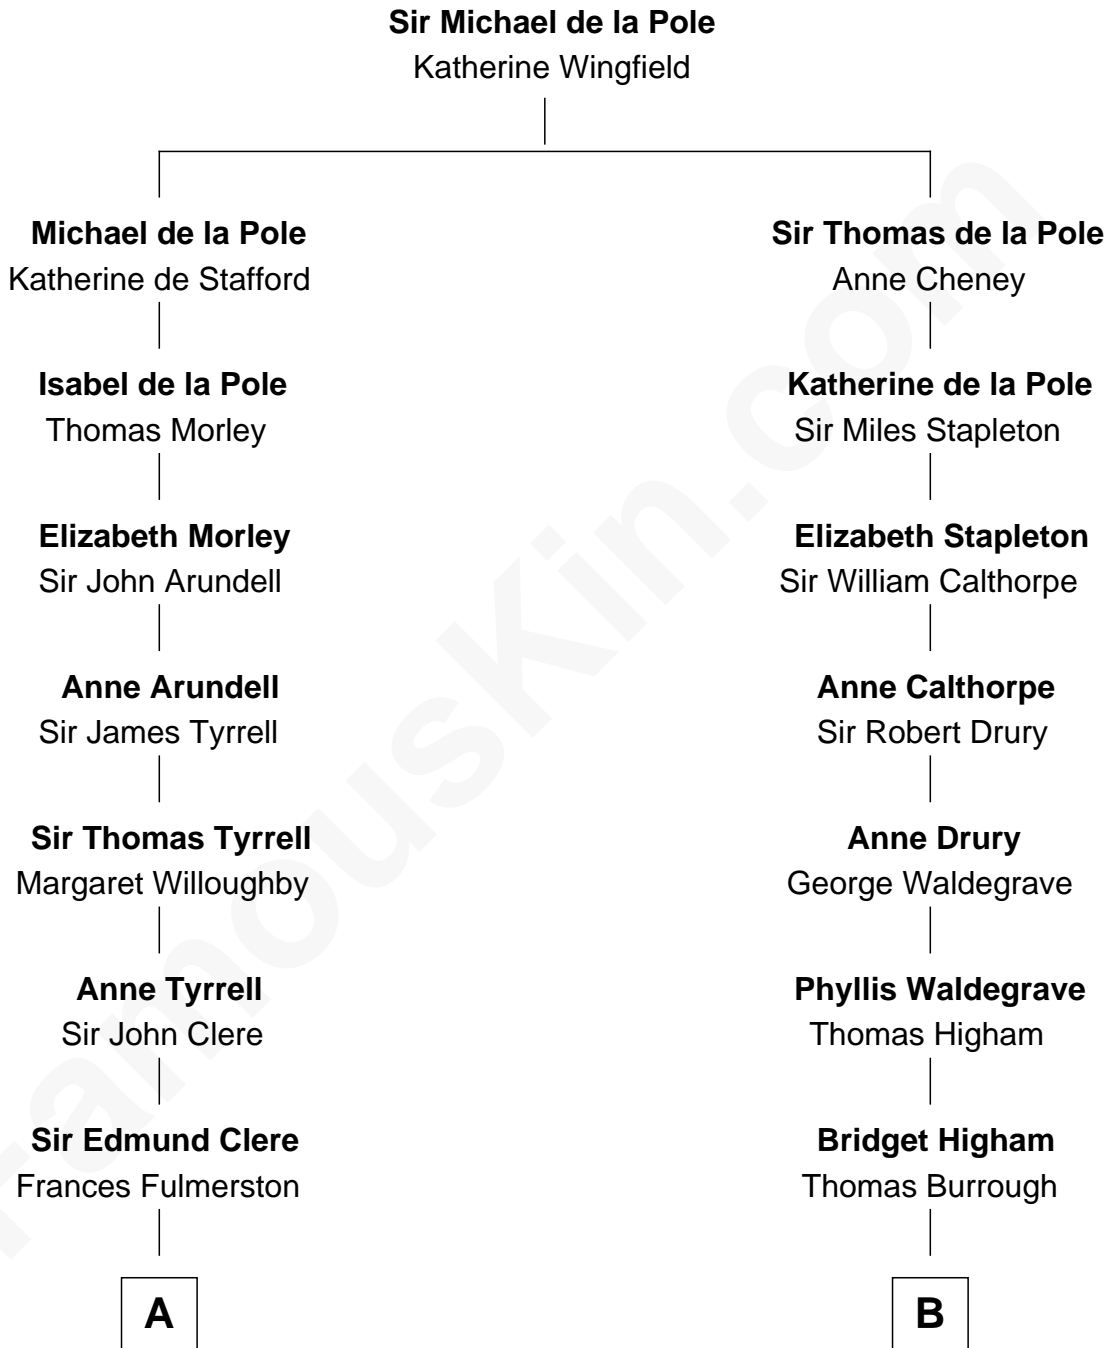

# FamousKin.com

## Relationship Chart of Sydney Biddle Barrows

*Mayflower Madam*

17th cousin 4 times removed of

**Walt Disney**

*Co-Founder of The Walt Disney Company*

**C**

—  
**Helen Eva Ackley**  
William Gildersleeve Parke

—  
**Elizabeth Parke**  
Percy Ballantine

—  
**John Boyd Ballantine**  
Anne L. Crawford

—  
**Jeannette Ballantine**  
Donald Byers Barrows

—  
**Sydney Biddle Barrows**  
*Mayflower Madam*

FamousKin.com