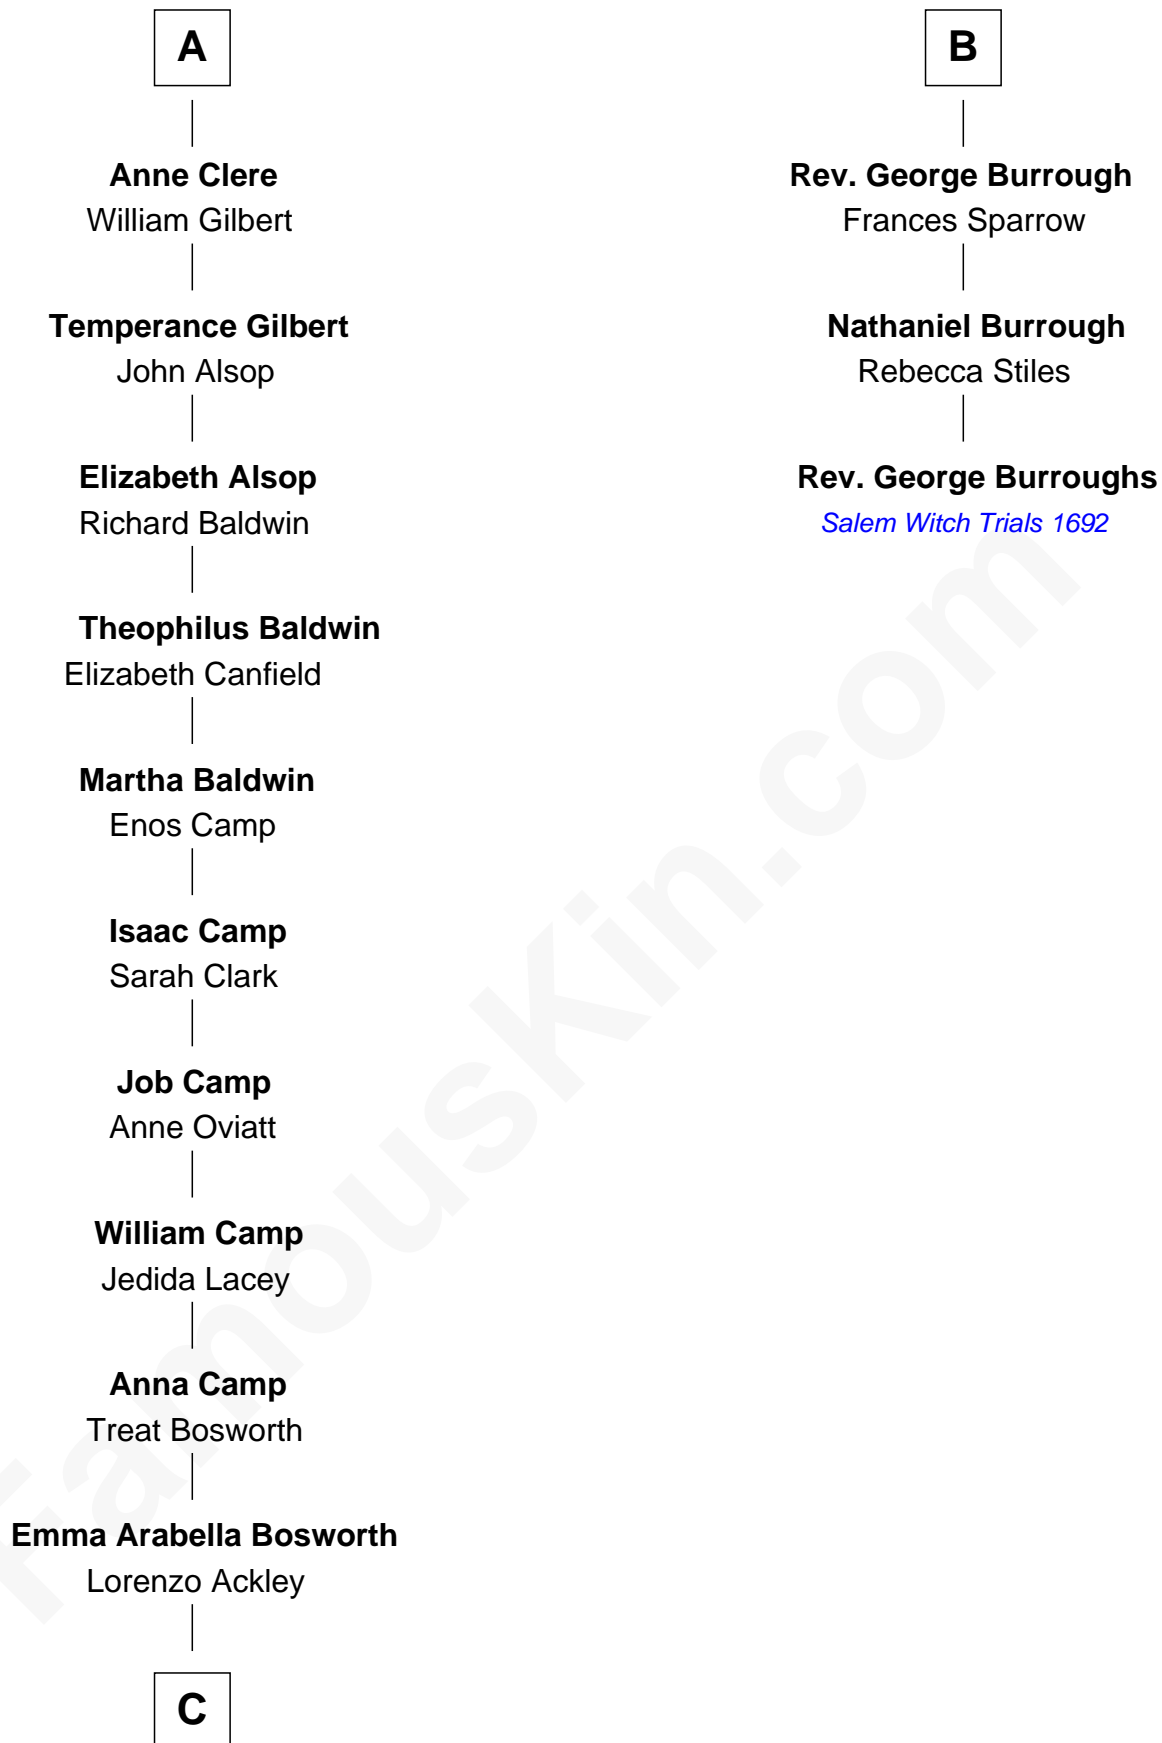

FamousKin.com
Relationship Chart of
Sydney Biddle Barrows
Mayflower Madam

9th cousin 12 times removed of

Rev. George Burroughs
Executed for Witchcraft, Salem 1692

C

—
Helen Eva Ackley
William Gildersleeve Parke