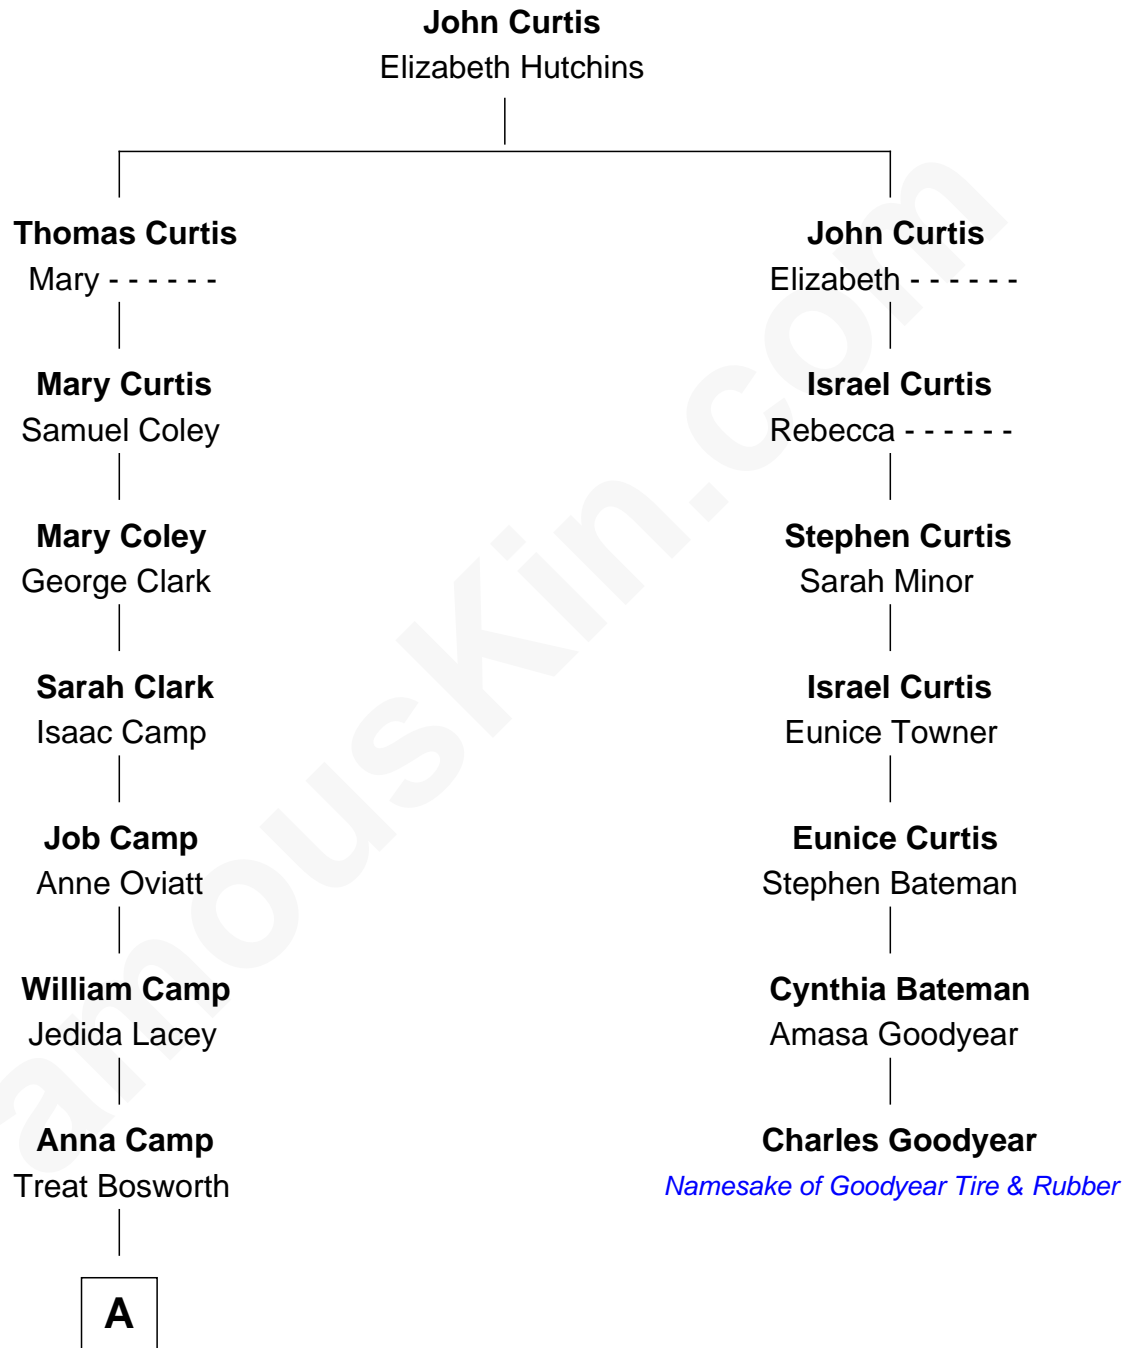

FamousKin.com

Relationship Chart of Sydney Biddle Barrows

Mayflower Madam

6th cousin 6 times removed of

Charles Goodyear

Inventor, and namesake of the Goodyear Tire & Rubber Co.

A

—
Emma Arabella Bosworth

Lorenzo Ackley

—
Helen Eva Ackley

William Gildersleeve Parke

—
Elizabeth Parke

Percy Ballantine

—
John Boyd Ballantine

Anne L. Crawford

—
Jeannette Ballantine

Donald Byers Barrows

—
Sydney Biddle Barrows

Mayflower Madam