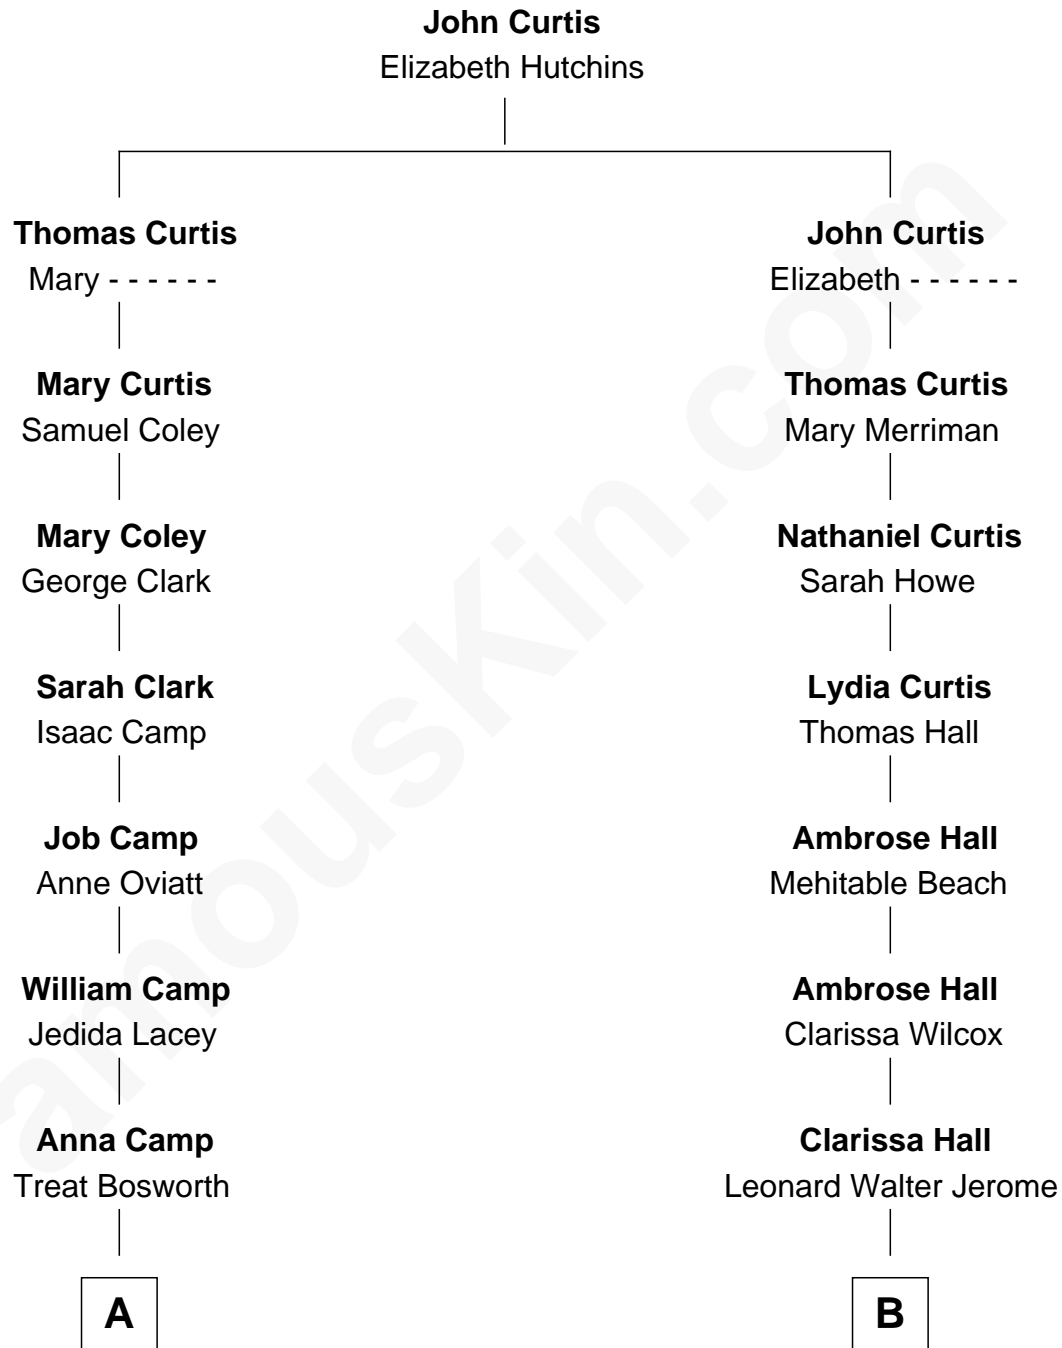

## Relationship Chart of

### Sydney Biddle Barrows

*Mayflower Madam*

8th cousin 4 times removed of

### Sir Winston Churchill

*Prime Minister of the United Kingdom*

**A**

**Emma Arabella Bosworth**

Lorenzo Ackley

**Helen Eva Ackley**

William Gildersleeve Parke

**Elizabeth Parke**