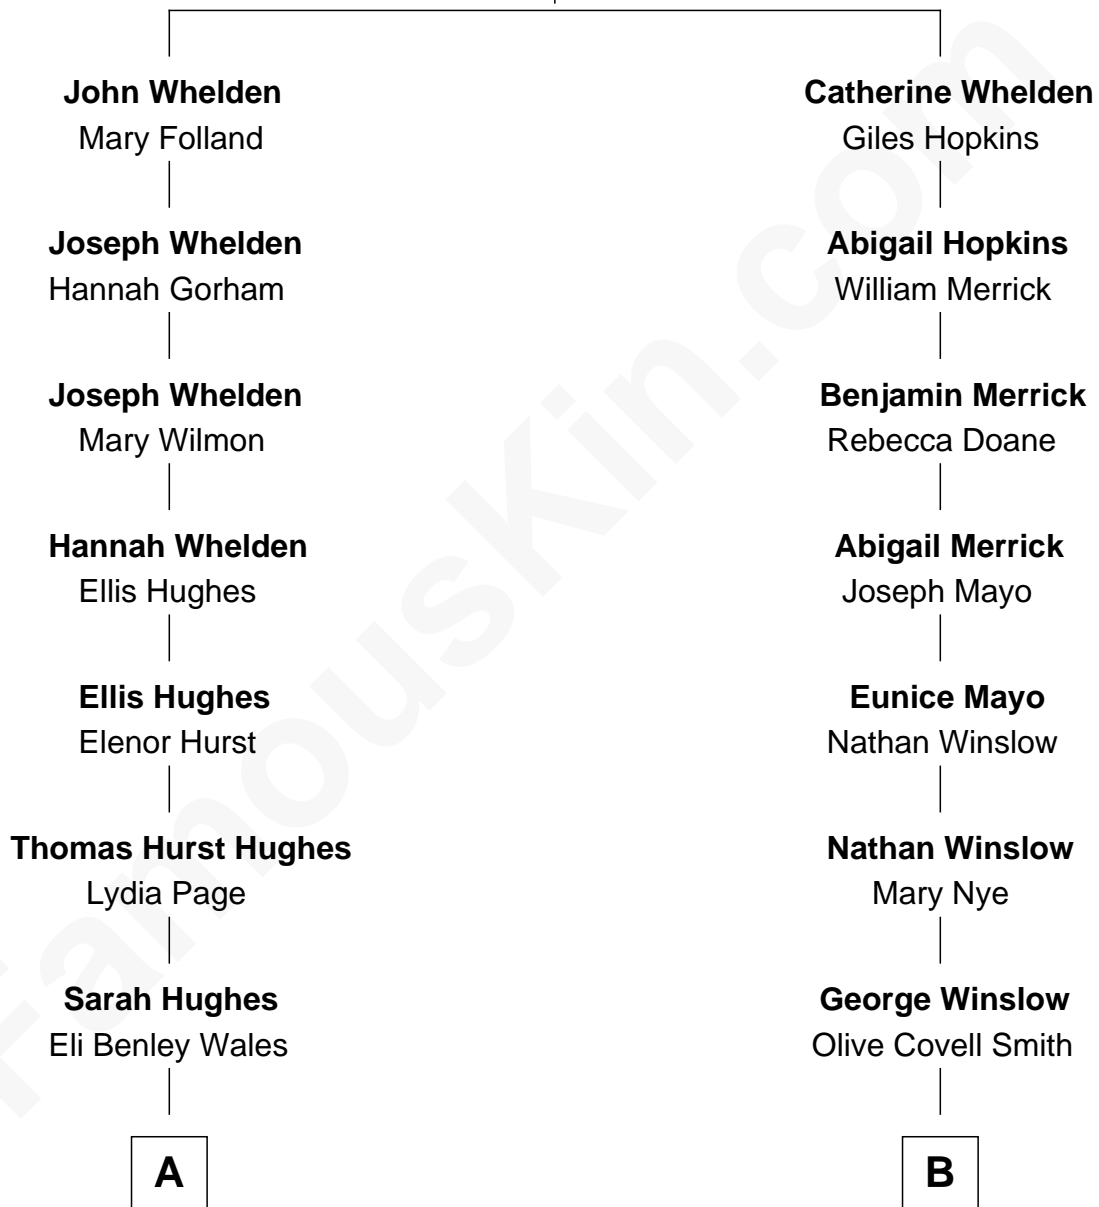

FamousKin.com
Relationship Chart of
Sydney Biddle Barrows
Mayflower Madam

11th cousin 2 times removed of

Arthur Gregg Sulzberger
New York Times Publisher

Gabriel Whelden

Jane - - - - -

A

Mary Hughes Wales
Walter Almer Barrows

Walter Almer Barrows
Sarah Olive Byers

Donald Byers Barrows
Sydney Biddle

Donald Byers Barrows
Jeannette Ballantine

Sydney Biddle Barrows
Mayflower Madam

B

Elisha Freeman Winslow
Olive Smith Fisher

Caroline Morse Winslow
Theodore Grant