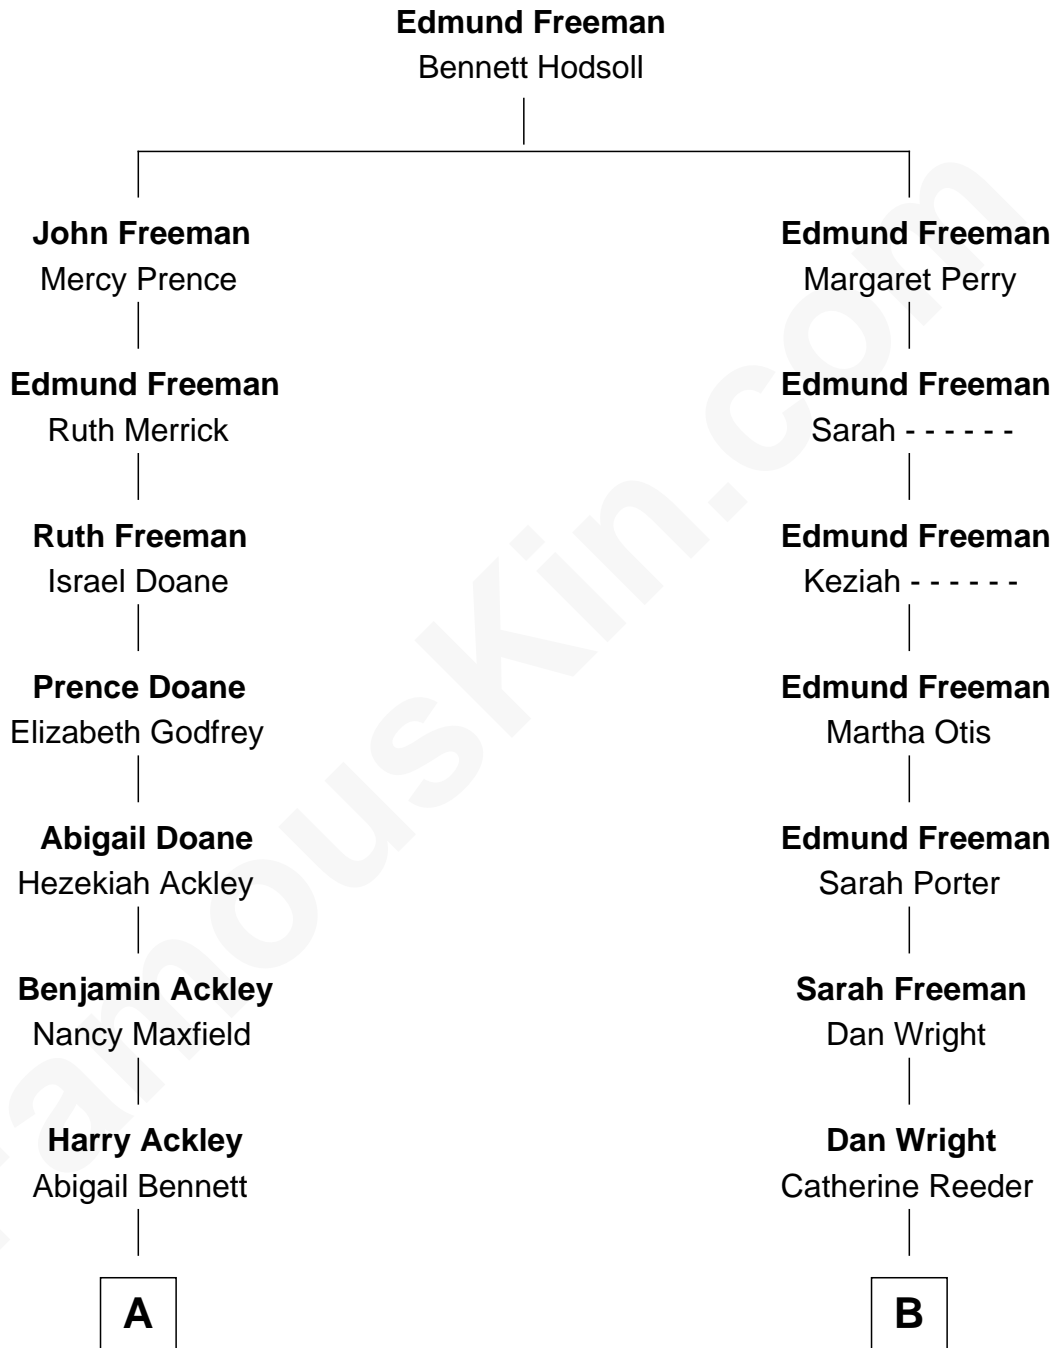

FamousKin.com
Relationship Chart of
Sydney Biddle Barrows
Mayflower Madam

8th cousin 4 times removed of

Wilbur Wright
Wright Brothers - Aviation Pioneer

A

Lorenzo Ackley
Emma Arabella Bosworth

Helen Eva Ackley
William Gildersleeve Parke

Elizabeth Parke
Percy Ballantine

John Boyd Ballantine
Anne L. Crawford

Jeannette Ballantine
Donald Byers Barrows

Sydney Biddle Barrows
Mayflower Madam

B

Bishop Milton Wright
Susan Catherine Koerner

Wilbur Wright
Aviation Pioneer