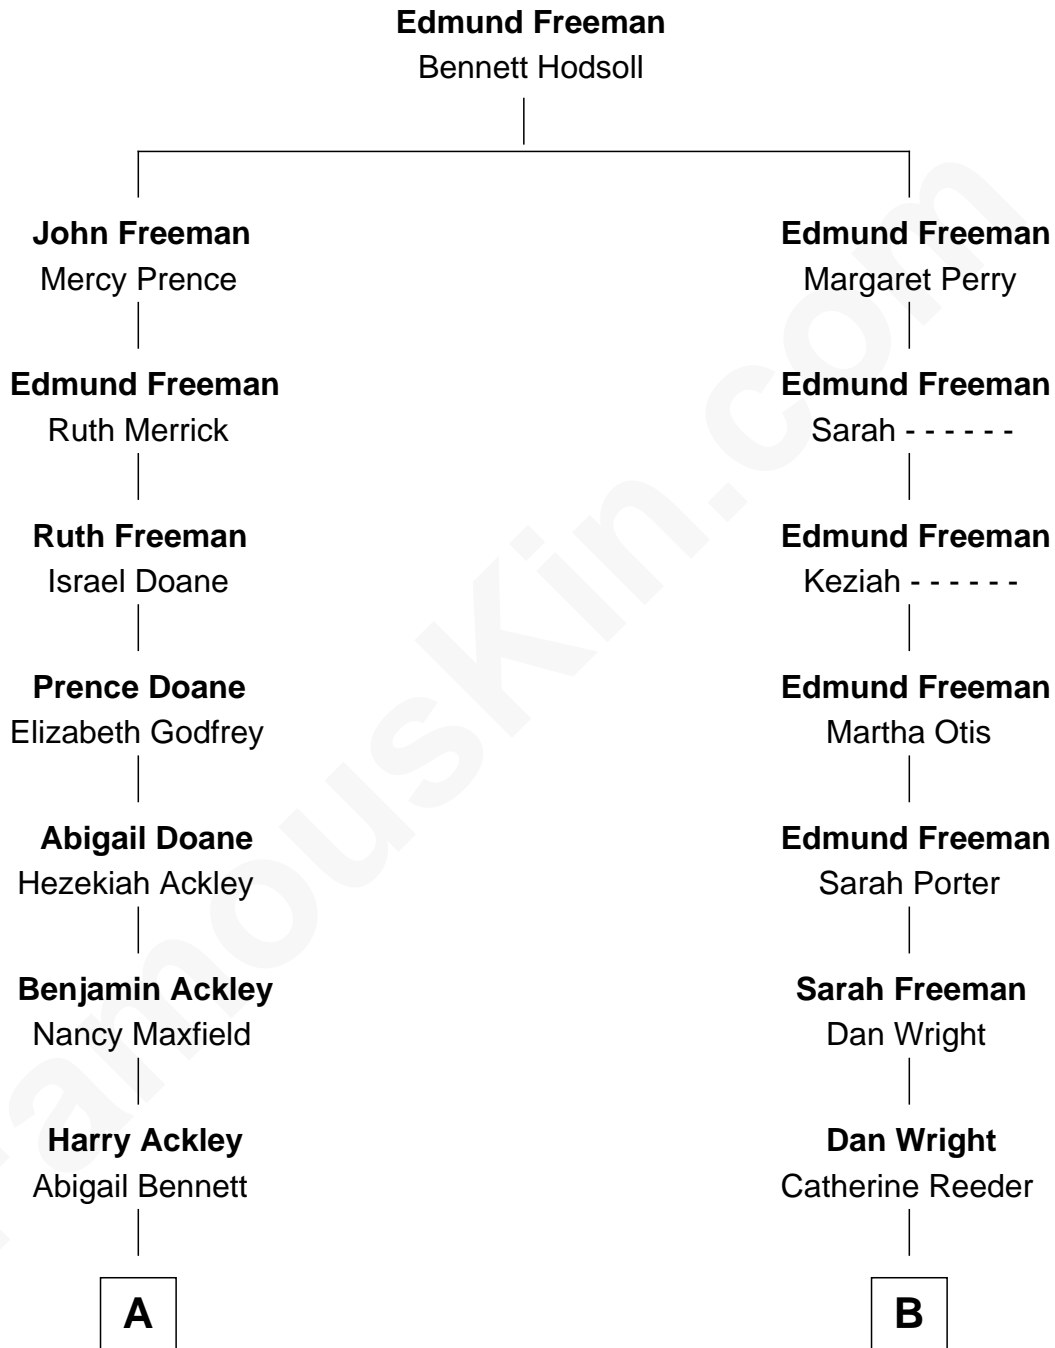

FamousKin.com
Relationship Chart of
Sydney Biddle Barrows
Mayflower Madam

8th cousin 4 times removed of

Orville Wright
Wright Brothers - Aviation Pioneer

A

Lorenzo Ackley
Emma Arabella Bosworth

Helen Eva Ackley
William Gildersleeve Parke

Elizabeth Parke
Percy Ballantine

John Boyd Ballantine
Anne L. Crawford

Jeannette Ballantine
Donald Byers Barrows

Sydney Biddle Barrows
Mayflower Madam

B

Bishop Milton Wright
Susan Catherine Koerner

Orville Wright
Aviation Pioneer