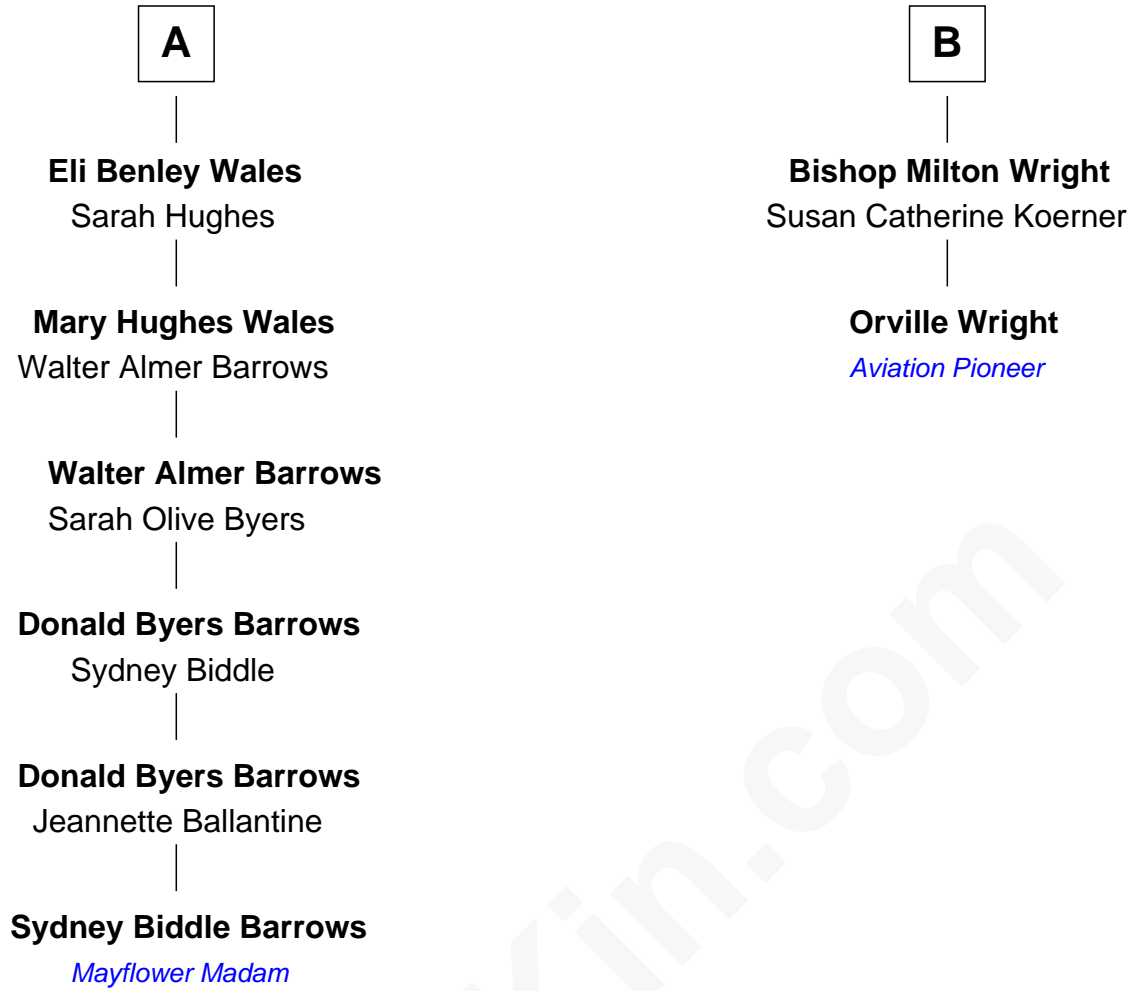

FamousKin.com
Relationship Chart of
Sydney Biddle Barrows
Mayflower Madam

8th cousin 4 times removed of

Orville Wright
Wright Brothers - Aviation Pioneer

FamousKin.com