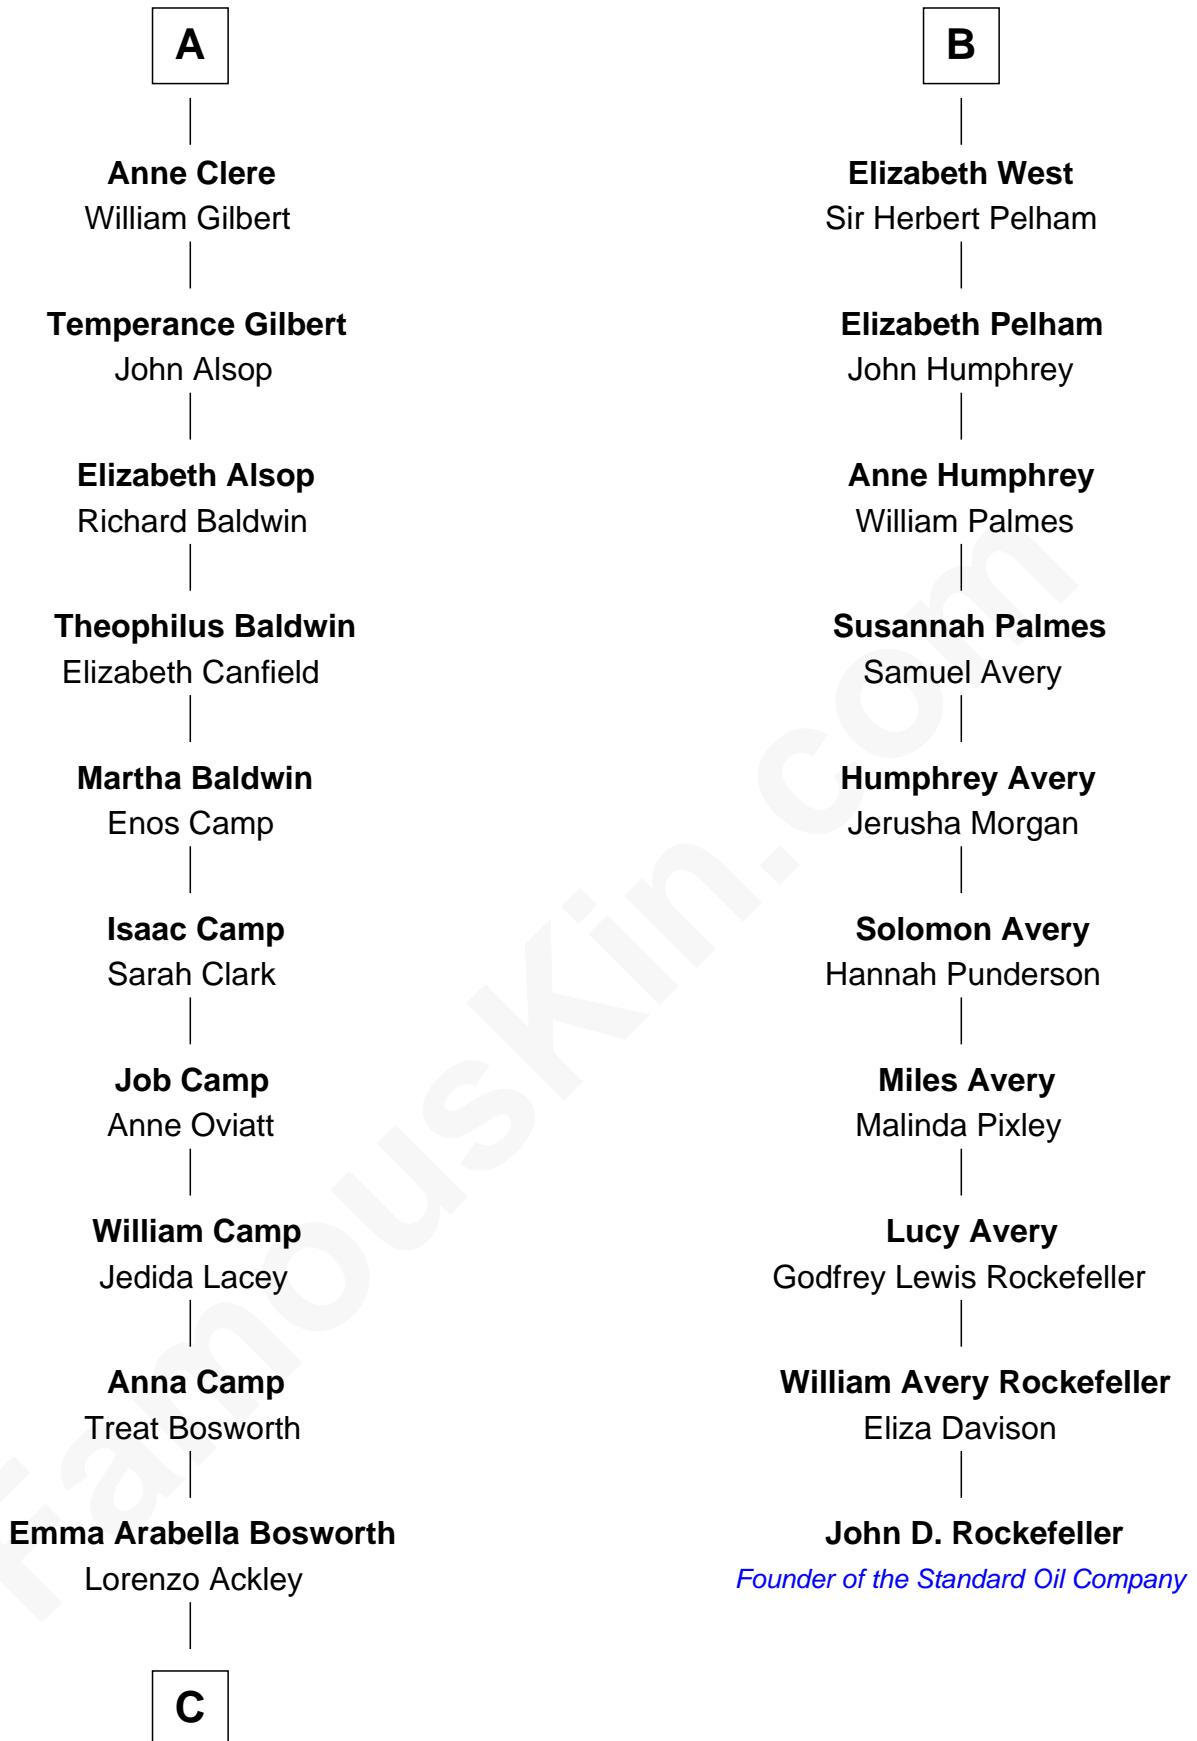

FamousKin.com

Relationship Chart of Sydney Biddle Barrows

Mayflower Madam

16th cousin 5 times removed of

John D. Rockefeller

Founder of the Standard Oil Company

Sir Michael de la Pole

Katherine Wingfield

Sir Edmund Clere
Frances Fulmerston

A

Anne de la Pole
Robert Thorley

Margaret Thorley
Sir Reynold West

Sir Richard West
Katherine Hungerford

Sir Thomas West
Eleanor Copley

Sir George West
Elizabeth Morton

Sir William West
Elizabeth Strange

Sir Thomas West
Anne Knollys

B

C

Helen Eva Ackley
William Gildersleeve Parke

Elizabeth Parke
Percy Ballantine

John Boyd Ballantine
Anne L. Crawford

Jeannette Ballantine
Donald Byers Barrows

Sydney Biddle Barrows
Mayflower Madam