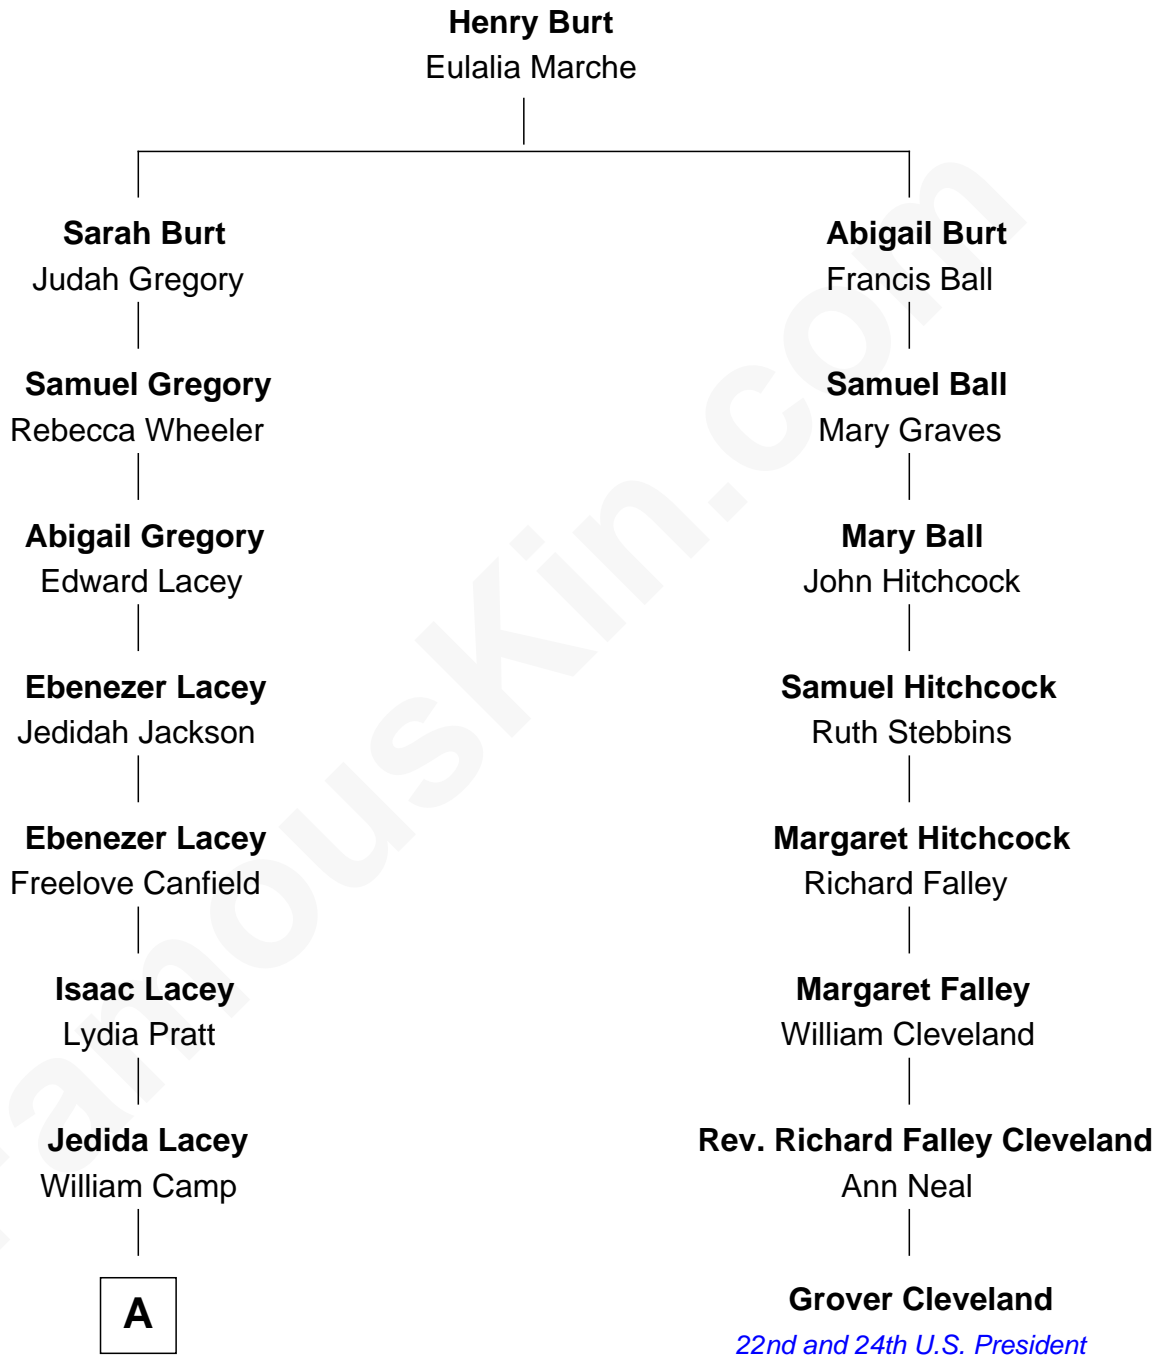

FamousKin.com
Relationship Chart of
Sydney Biddle Barrows
Mayflower Madam

7th cousin 6 times removed of
Grover Cleveland
22nd and 24th U.S. President

A

—
Anna Camp

Treat Bosworth

—
Emma Arabella Bosworth

Lorenzo Ackley

—
Helen Eva Ackley

William Gildersleeve Parke

—
Elizabeth Parke

Percy Ballantine

—
John Boyd Ballantine

Anne L. Crawford

—
Jeannette Ballantine

Donald Byers Barrows

—
Sydney Biddle Barrows

Mayflower Madam