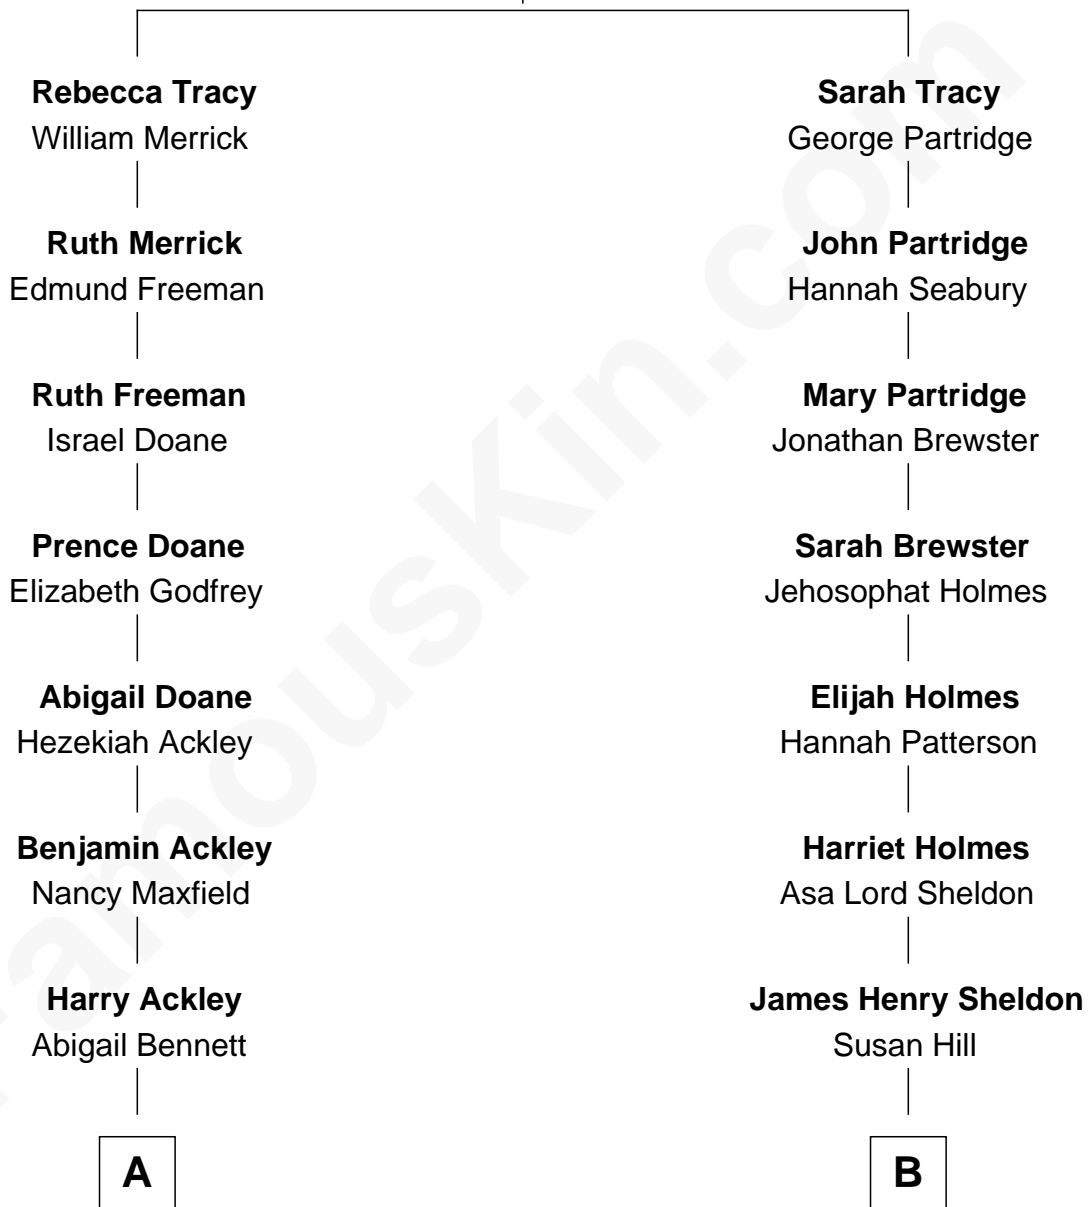

FamousKin.com

Relationship Chart of Sydney Biddle Barrows

Mayflower Madam

9th cousin 3 times removed of

Mamie (Doud) Eisenhower

First Lady of President Dwight Eisenhower

Stephen Tracy

Tryphosa Lee

A

Lorenzo Ackley
Emma Arabella Bosworth

Helen Eva Ackley
William Gildersleeve Parke

Elizabeth Parke
Percy Ballantine

John Boyd Ballantine
Anne L. Crawford

Jeannette Ballantine
Donald Byers Barrows

Sydney Biddle Barrows
Mayflower Madam

B

Mary Cornelia Sheldon
Royal Houghton Doud

John Sheldon Doud
Elivera Mathilda Carlson

Mamie (Doud) Eisenhower
First Lady of Dwight Eisenhower