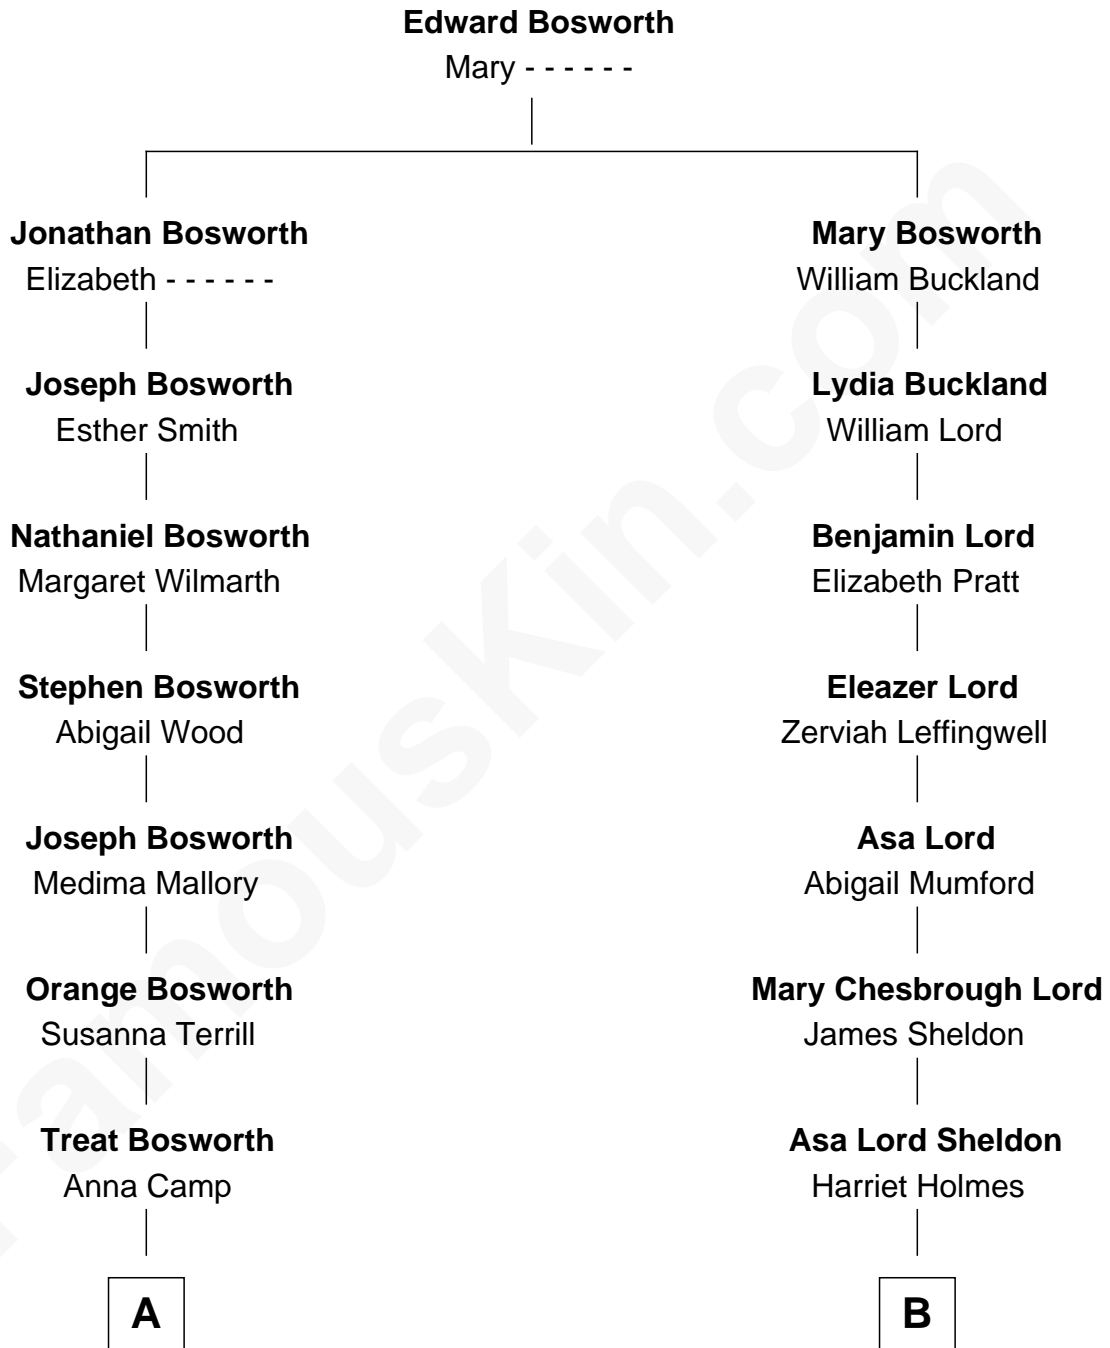

FamousKin.com
Relationship Chart of
Sydney Biddle Barrows

Mayflower Madam

10th cousin 2 times removed of

Mamie (Doud) Eisenhower

First Lady of President Dwight Eisenhower

A

Emma Arabella Bosworth

Lorenzo Ackley

Helen Eva Ackley

William Gildersleeve Parke

Elizabeth Parke

Percy Ballantine

John Boyd Ballantine

Anne L. Crawford

Jeannette Ballantine

Donald Byers Barrows

Sydney Biddle Barrows

Mayflower Madam

B

James Henry Sheldon

Susan Hill

Mary Cornelia Sheldon

Royal Houghton Doud

John Sheldon Doud