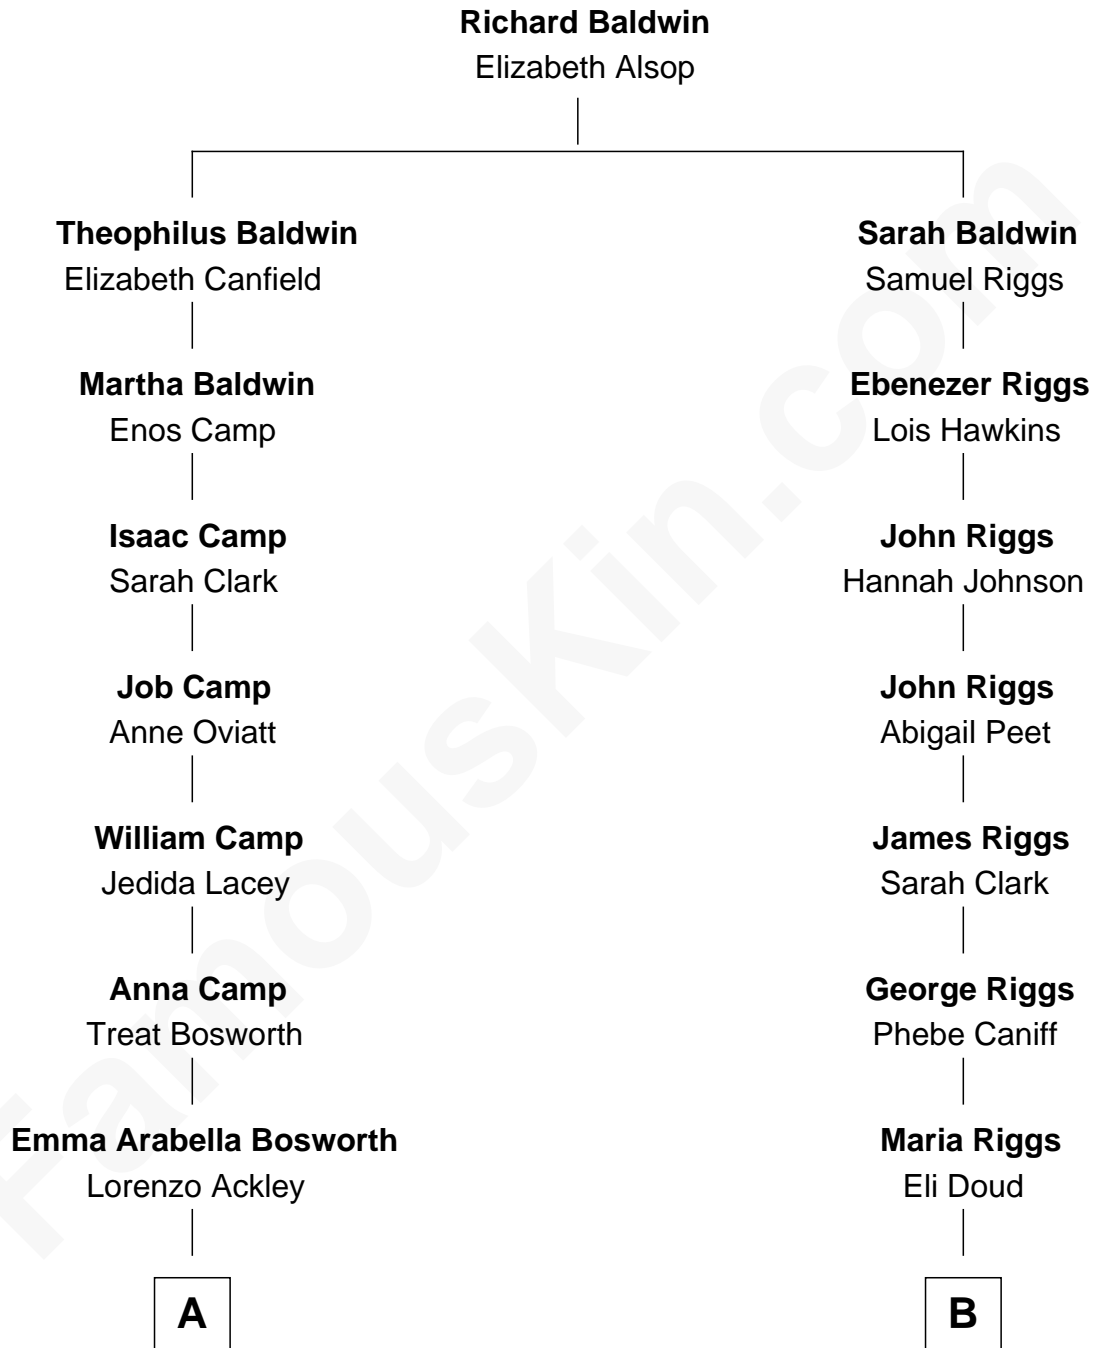

## Relationship Chart of

### Sydney Biddle Barrows

*Mayflower Madam*

9th cousin 2 times removed of

### Mamie (Doud) Eisenhower

*First Lady of President Dwight Eisenhower*

**A**

**Helen Eva Ackley**  
William Gildersleeve Parke

**Elizabeth Parke**  
Percy Ballantine

**John Boyd Ballantine**  
Anne L. Crawford