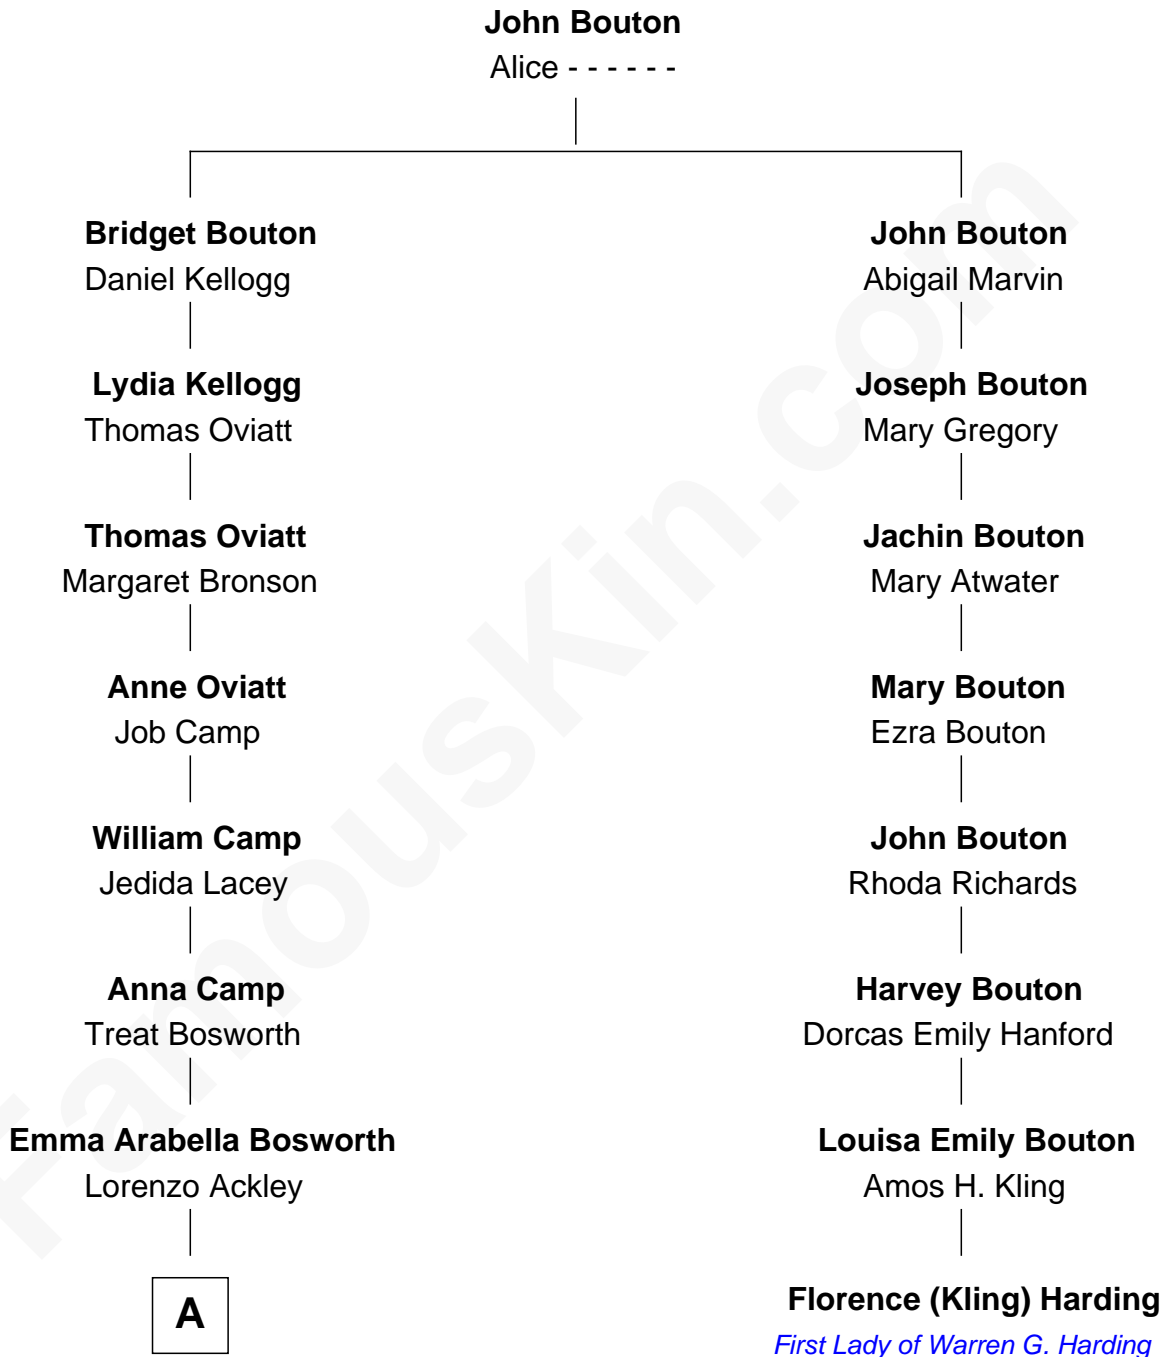

**FamousKin.com**  
**Relationship Chart of**  
**Sydney Biddle Barrows**  
*Mayflower Madam*

7th cousin 4 times removed of  
**Florence (Kling) Harding**  
*First Lady of President Warren G. Harding*

**A**

—  
**Helen Eva Ackley**  
William Gildersleeve Parke

—  
**Elizabeth Parke**  
Percy Ballantine

—  
**John Boyd Ballantine**  
Anne L. Crawford

—  
**Jeannette Ballantine**  
Donald Byers Barrows

—  
**Sydney Biddle Barrows**  
*Mayflower Madam*