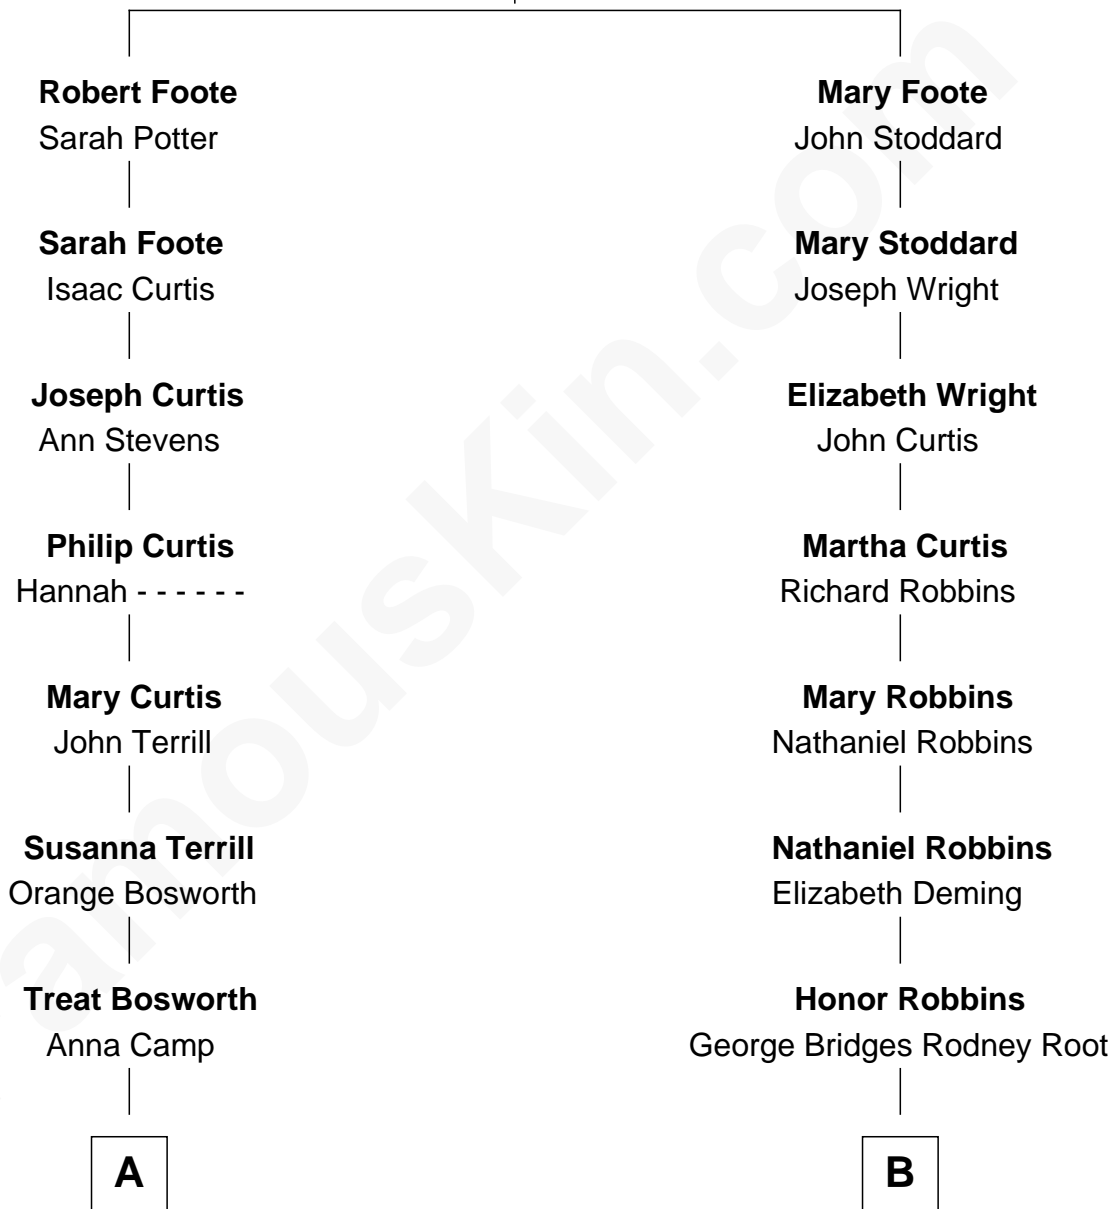

FamousKin.com

Relationship Chart of Sydney Biddle Barrows

Mayflower Madam

11th cousin 1 time removed of

Nancy (Davis) Reagan

First Lady of President Ronald Reagan

Nathaniel Foote
Elizabeth Deming

A

Emma Arabella Bosworth

Lorenzo Ackley

Helen Eva Ackley

William Gildersleeve Parke

Elizabeth Parke

Percy Ballantine

John Boyd Ballantine

Anne L. Crawford

Jeannette Ballantine

Donald Byers Barrows

Sydney Biddle Barrows

Mayflower Madam

B

Elizabeth Robbins Root

Manning Francis

Frederick Augustus Francis