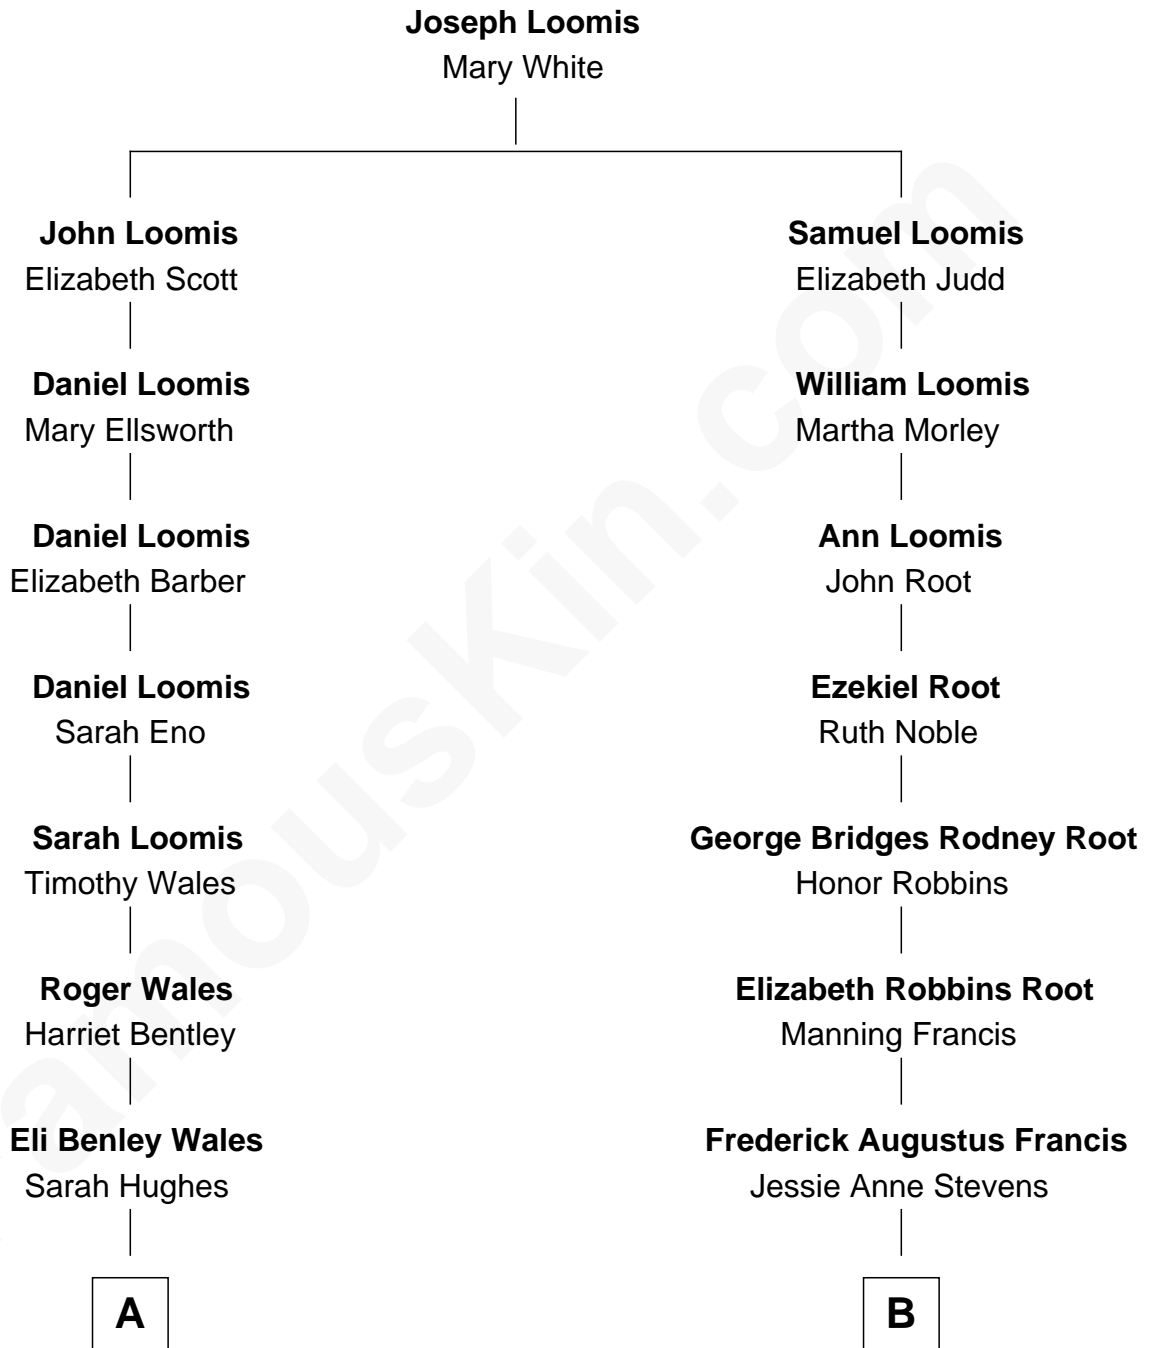

FamousKin.com

Relationship Chart of Sydney Biddle Barrows

Mayflower Madam

9th cousin 2 times removed of

Nancy (Davis) Reagan

First Lady of President Ronald Reagan

A

Mary Hughes Wales
Walter Almer Barrows

Walter Almer Barrows
Sarah Olive Byers

Donald Byers Barrows
Sydney Biddle

Donald Byers Barrows
Jeannette Ballantine

Sydney Biddle Barrows
Mayflower Madam

B

Anne Ayers Francis
John Newell Robbins

Kenneth Seymour Robbins
Edith Prescott Lockett

Nancy (Davis) Reagan
First Lady of Ronald Reagan