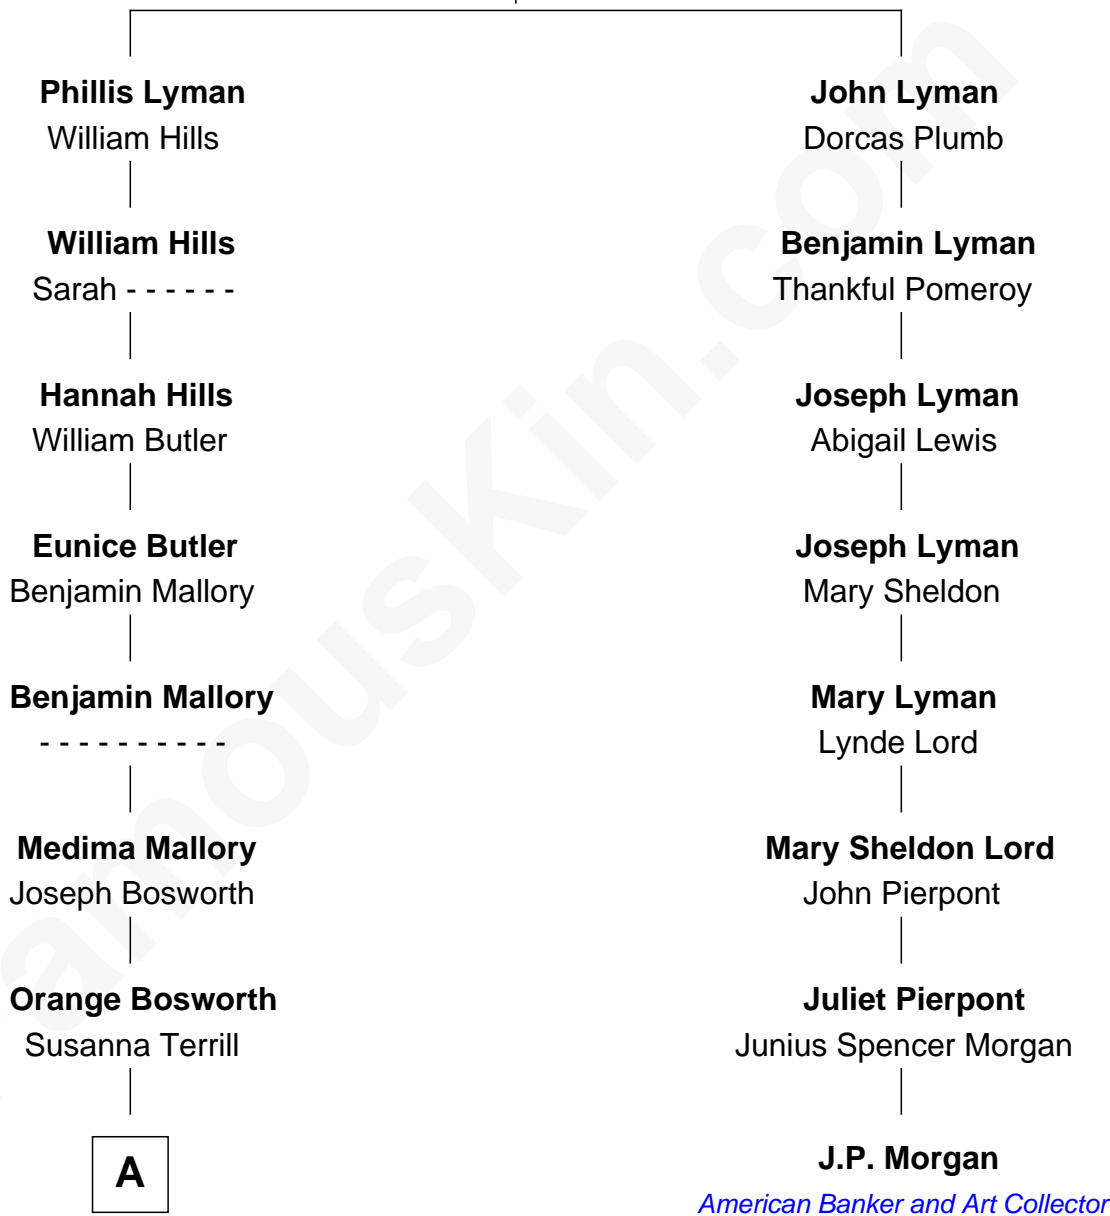

FamousKin.com
Relationship Chart of
Sydney Biddle Barrows
Mayflower Madam

7th cousin 6 times removed of

J.P. Morgan
American Banker and Art Collector

Richard Lyman
 Sarah - - - - -

A

—
Treat Bosworth

Anna Camp

—
Emma Arabella Bosworth

Lorenzo Ackley

—
Helen Eva Ackley

William Gildersleeve Parke

—
Elizabeth Parke

Percy Ballantine

—
John Boyd Ballantine

Anne L. Crawford

—
Jeannette Ballantine

Donald Byers Barrows

—
Sydney Biddle Barrows

Mayflower Madam